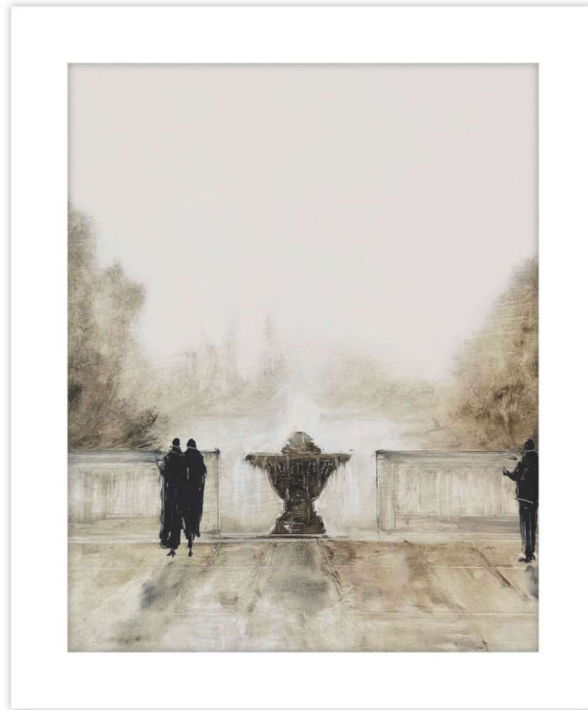

THEODORE ALEXANDER

England Moments 5

D3104S62063-5182

Wood Frame

Textured Paper

M5 - White Smooth + White Core Width:4"

F1360 - Antique Silver & Black Cap Frame - Width: 0.75

W 23½ x D 1¼ x H 27½ inches

Material(s):

Collection: Art by TA

Style: Modern / Formal Modern

Type: Décor / Wall Art