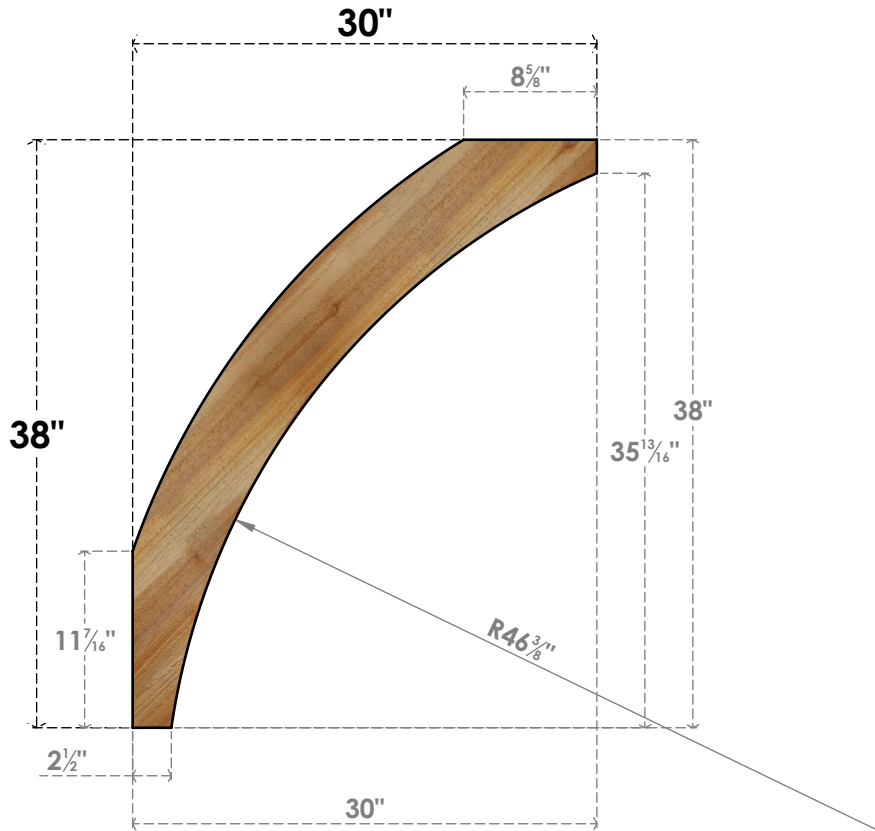

# BRC06X30X38THR00RWR

6"W X 30"D X 38"H THORTON ROUGH SAWN BRACE, WESTERN RED CEDAR

**SIDE**

**FRONT**

EKENA MILLWORK  
 2300 WEST MAIN ST.  
 CLARKSVILLE, TX 75426  
 TOLL FREE: 866-607-0453  
 WWW.EKENAMILLWORK.COM