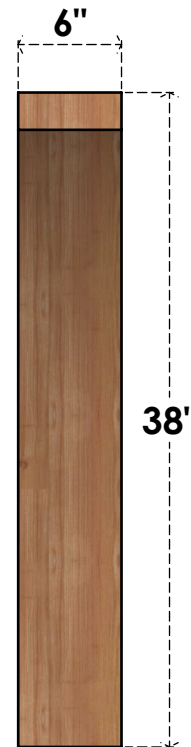

# BRC06X30X38THR00RWR

6"W X 30"D X 38"H THORTON ROUGH SAWN BRACE, WESTERN RED CEDAR

**SIDE**

**FRONT**

EKENA MILLWORK  
 2300 WEST MAIN ST.  
 CLARKSVILLE, TX 75426  
 TOLL FREE: 866-607-0453  
 WWW.EKENAMILLWORK.COM

**NOTES**

1. INSTALLATION TO BE COMPLETED IN ACCORDANCE WITH MANUFACTURER'S SPECIFICATIONS.
2. DRAWING MAY NOT BE TO SCALE
3. THIS DRAWING IS INTENDED FOR DESIGN AND PLANNING PURPOSES ONLY.
4. ALL INFORMATION CONTAINED HEREIN WAS CURRENT AT THE TIME OF DEVELOPMENT BUT MUST BE REVIEWED AND APPROVED BY THE PRODUCT MANUFACTURER TO BE CONSIDERED ACCURATE.
5. PRODUCTS ARE NOT KILN DRIED. THIS ITEM IS UNIQUE AND WILL CONTAIN THE NATURAL VARIATIONS THAT THE WOOD SPECIES OFFERS. THIS MAY RESULT IN VARIATIONS UP TO 1/4"