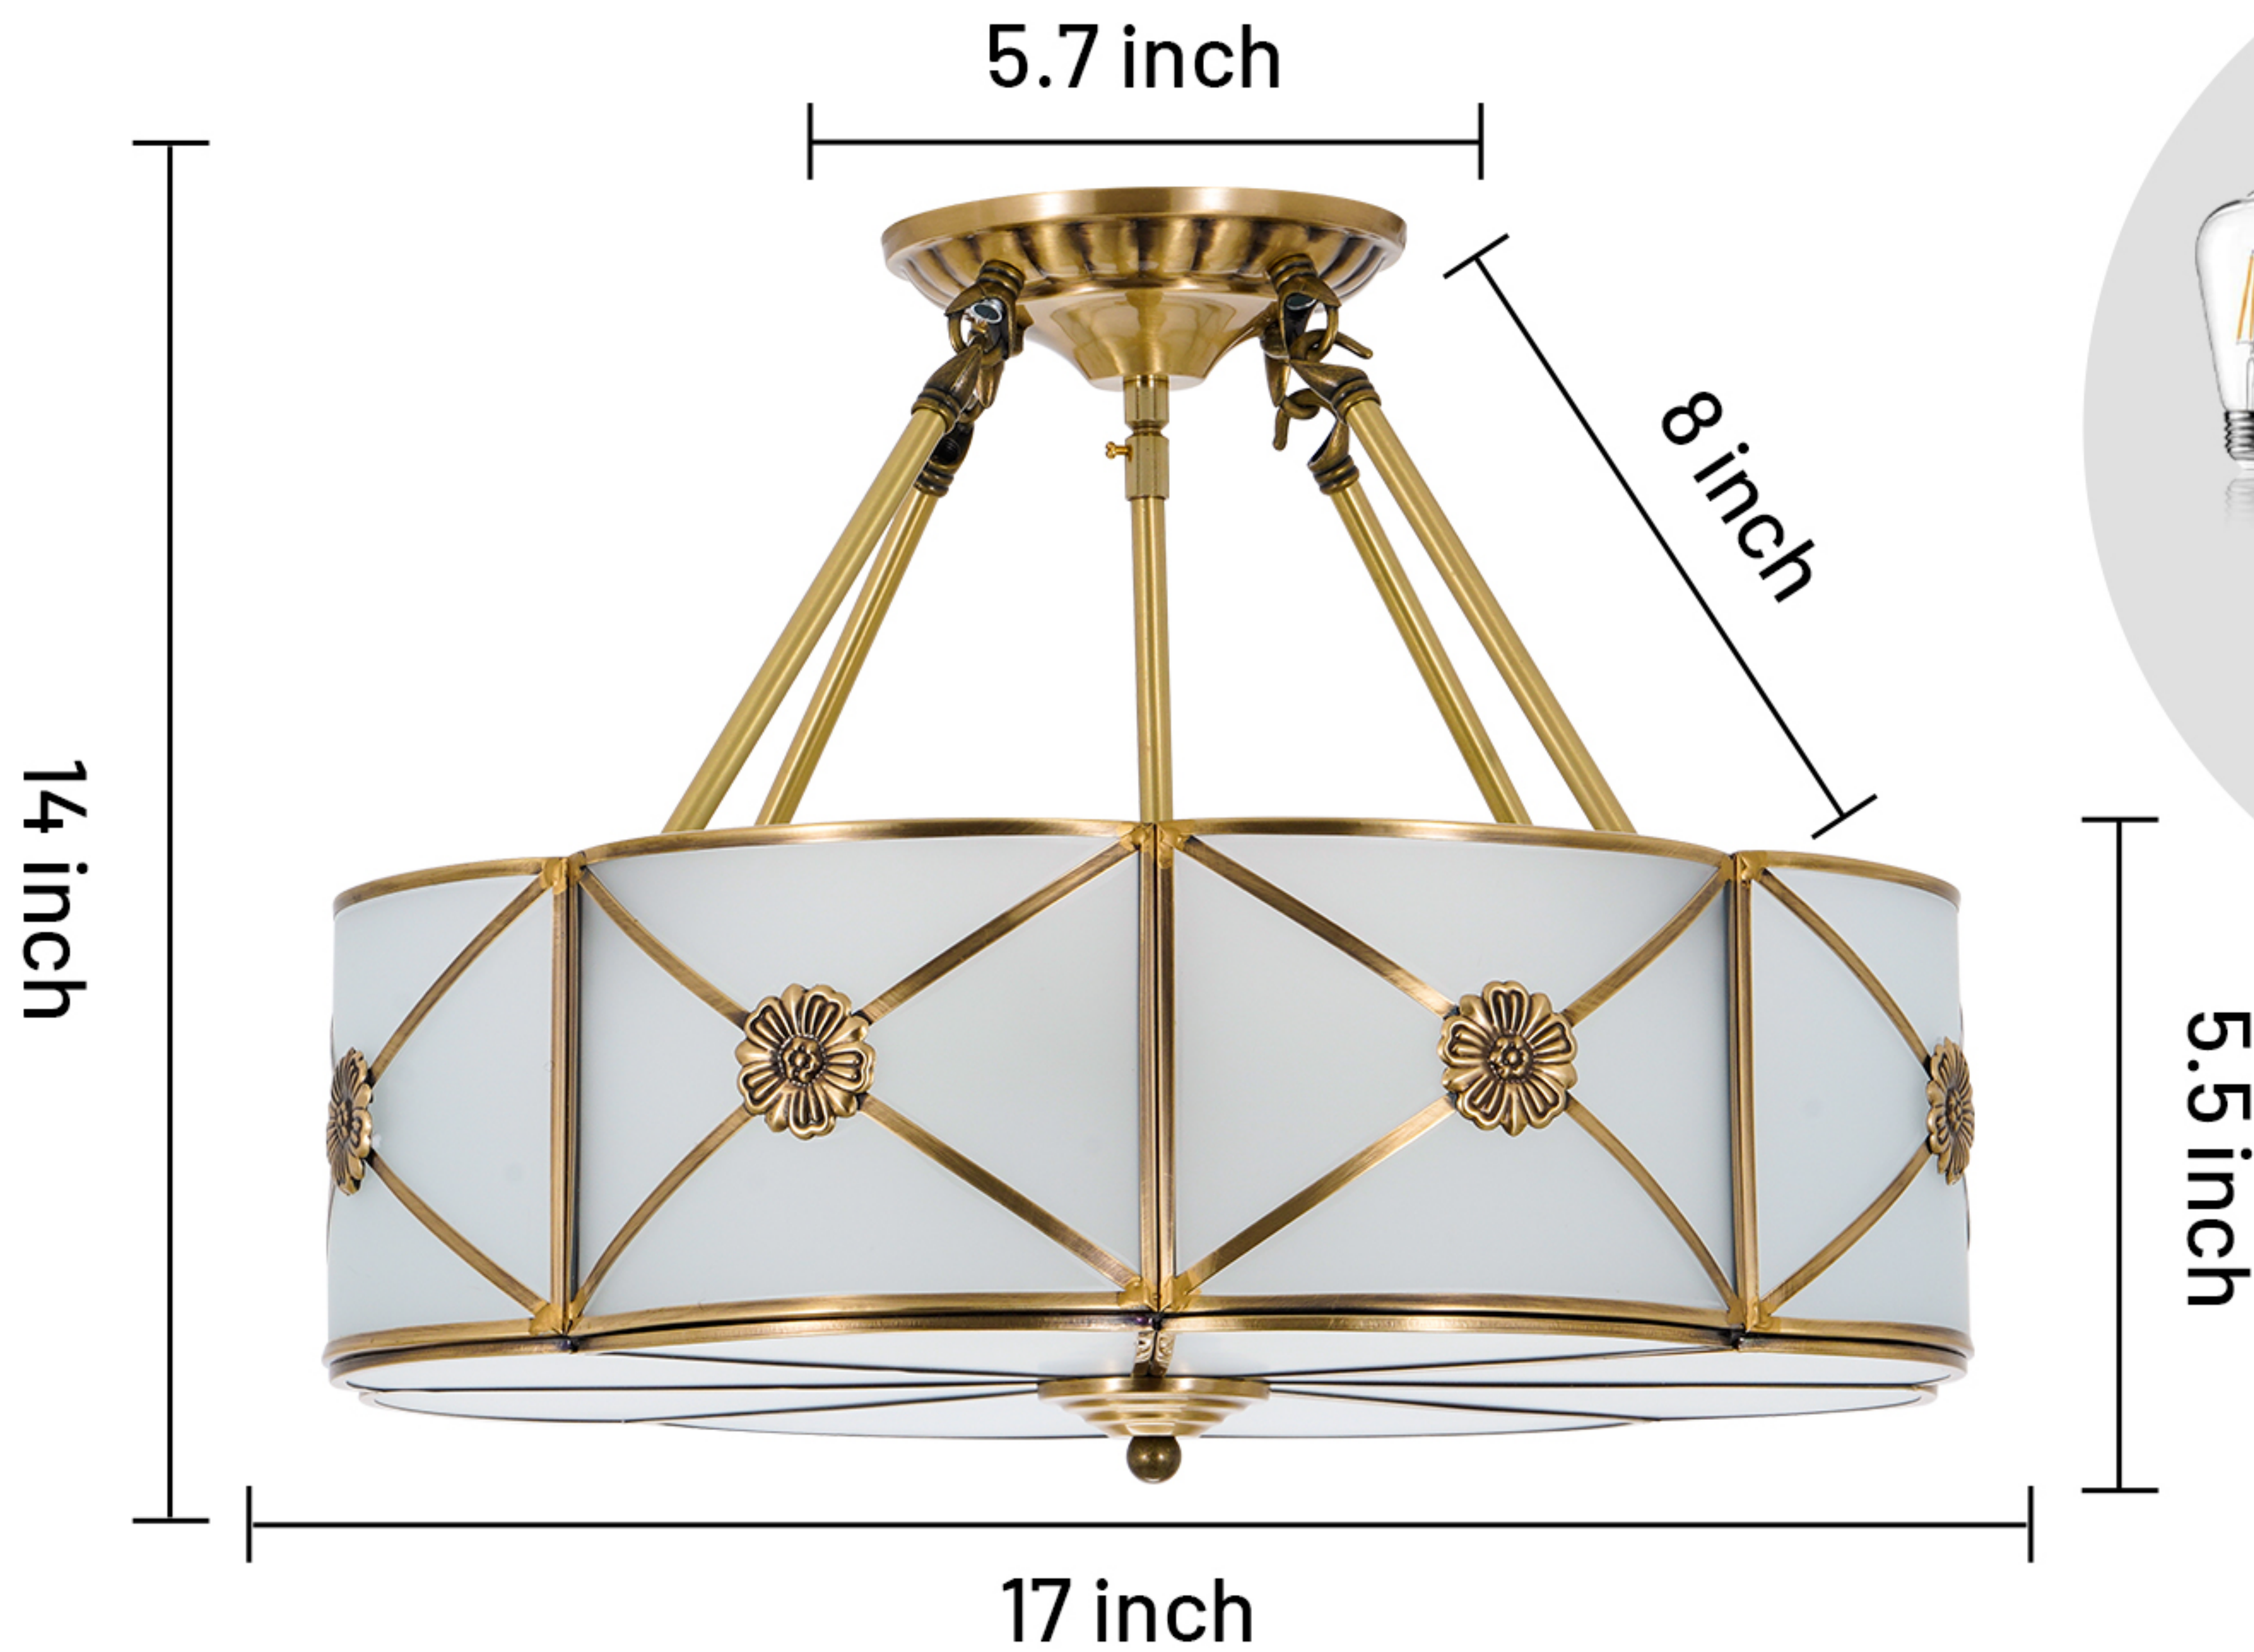

DIMENSIONAL DRAWING

Style: Vintage

Material: Glass, Metal

Light Source Type: LED, CFL, Incandescent

Light Source: E26 Light Bulbs, Max wattage 60W