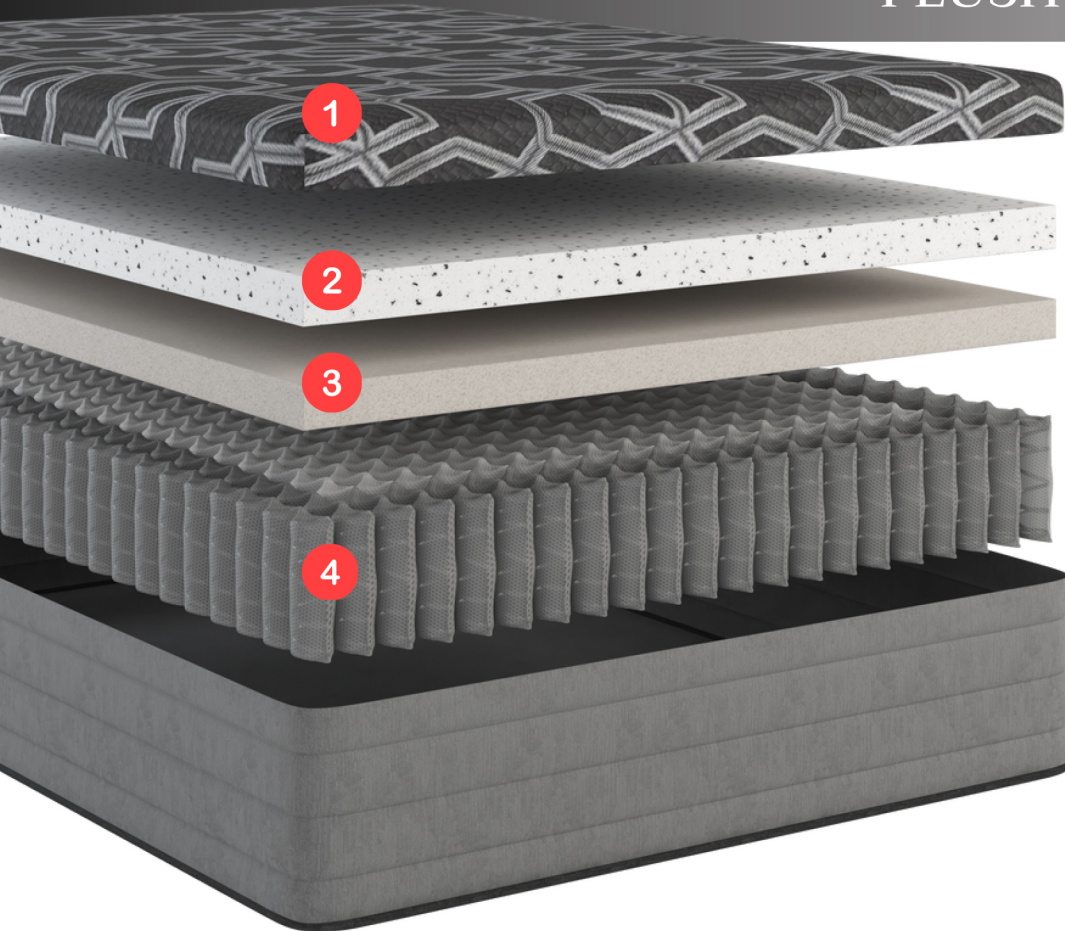

TRU BLACK ICE COOLING

PLUSH | 14"

2024L2

1 Cooling Cover

Get a cooler sleep experience with a breathable cover that wicks away moisture. This 6-way stretch fabric allows you to experience the full benefits of the Elate Visco underneath.

2 Elate Visco

Infused with copper, gel, silver, and graphite to promote airflow, pressure relief, and better health. This foam contours to your body and provides better pressure relief.

3 HD Plush Comfort Foam

Helping to create even support across the body, this layer aides in proper spinal alignment.

4 TRU Coils

Individually Wrapped Coils which helps eliminate partner disturbance and motion transfer while providing full body support.