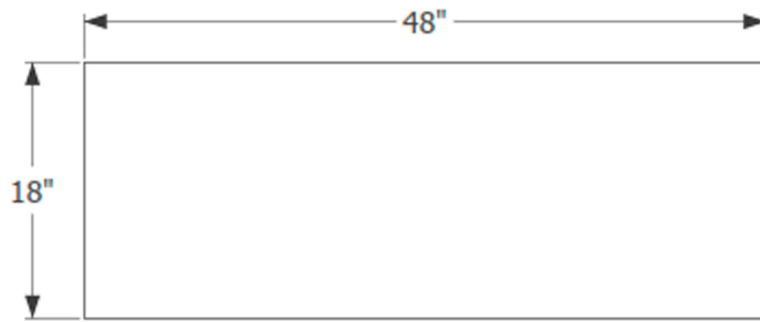

ARTLESS

GAX 18 CONSOLE

48"W X 18"D X 30"H

ARTLESS

GAX 18 CONSOLE

60"W X 18"D X 30"H

ARTLESS

GAX 18 CONSOLE

72"W X 18"D X 30"H