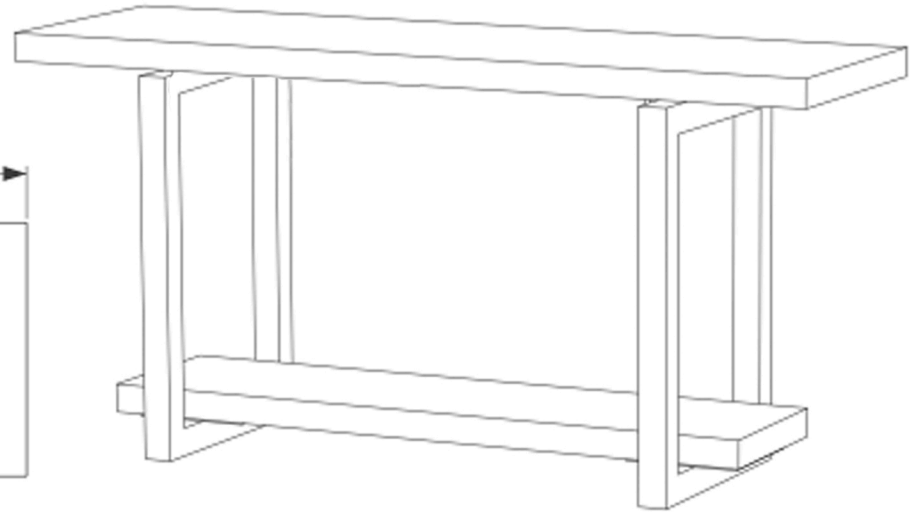

ARTLESS

GAX 18 CONSOLE

48"W X 18"D X 30"H

ARTLESS

GAX 18 CONSOLE

60"W X 18"D X 30"H

ARTLESS

GAX 18 CONSOLE

72"W X 18"D X 30"H