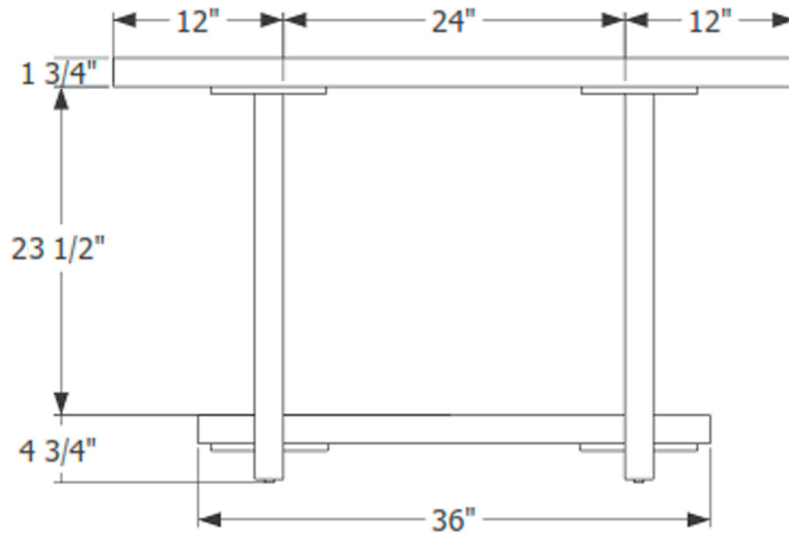

ARTLESS

GAX 18 CONSOLE

48"W X 18"D X 30"H

ARTLESS

GAX 18 CONSOLE

60"W X 18"D X 30"H

ARTLESS

GAX 18 CONSOLE

72"W X 18"D X 30"H