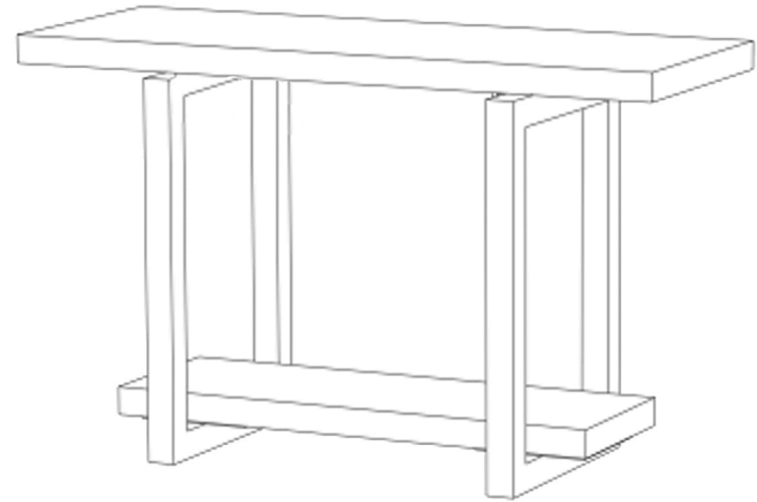

ARTLESS

GAX 18 CONSOLE

48"W X 18"D X 30"H

ARTLESS

GAX 18 CONSOLE

60"W X 18"D X 30"H

ARTLESS

GAX 18 CONSOLE

72"W X 18"D X 30"H