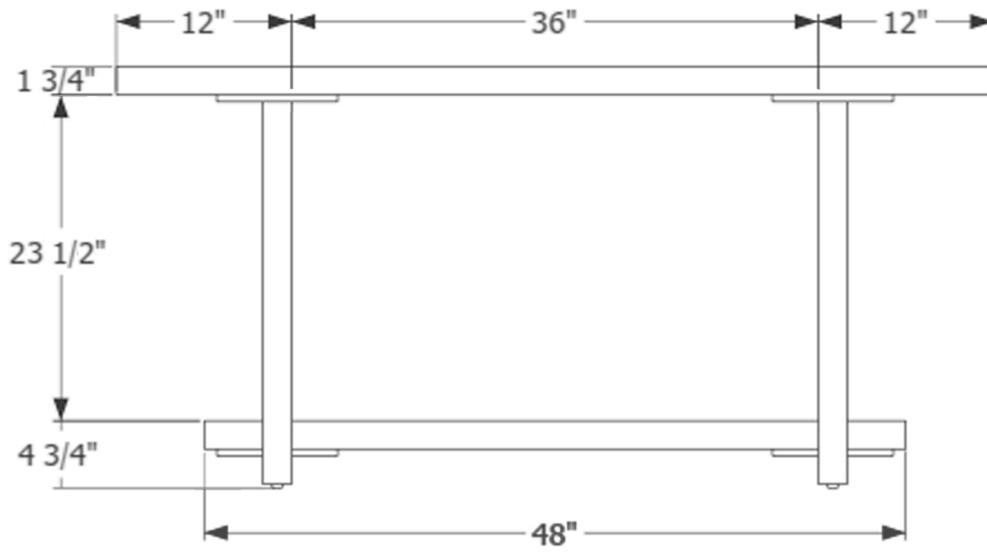

ARTLESS

GAX 18 CONSOLE

48"W X 18"D X 30"H

ARTLESS

GAX 18 CONSOLE

60"W X 18"D X 30"H

ARTLESS

GAX 18 CONSOLE

72"W X 18"D X 30"H