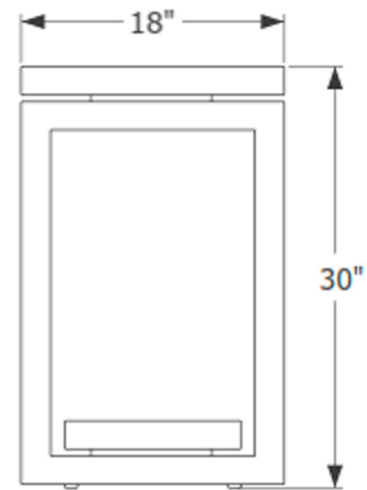

ARTLESS

GAX 18 CONSOLE

48"W X 18"D X 30"H

ARTLESS

GAX 18 CONSOLE

60"W X 18"D X 30"H

ARTLESS

GAX 18 CONSOLE

72"W X 18"D X 30"H