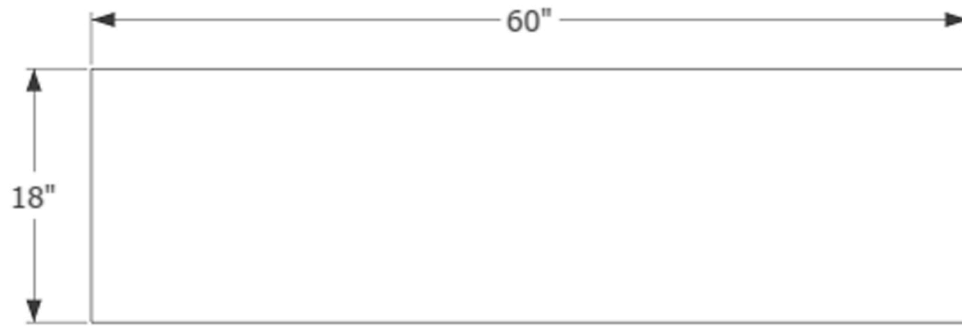

ARTLESS

GAX 18 CONSOLE

48"W X 18"D X 30"H

ARTLESS

GAX 18 CONSOLE

60"W X 18"D X 30"H

ARTLESS

GAX 18 CONSOLE

72"W X 18"D X 30"H