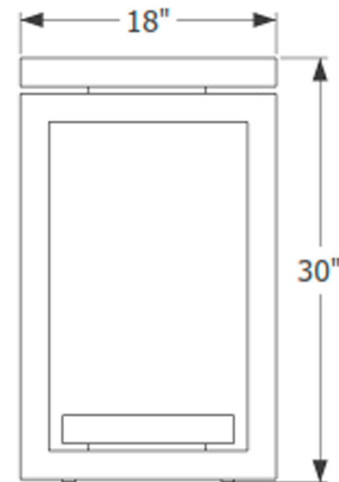

ARTLESS

GAX 18 CONSOLE

48"W X 18"D X 30"H

ARTLESS

GAX 18 CONSOLE

60"W X 18"D X 30"H

ARTLESS

GAX 18 CONSOLE

72"W X 18"D X 30"H