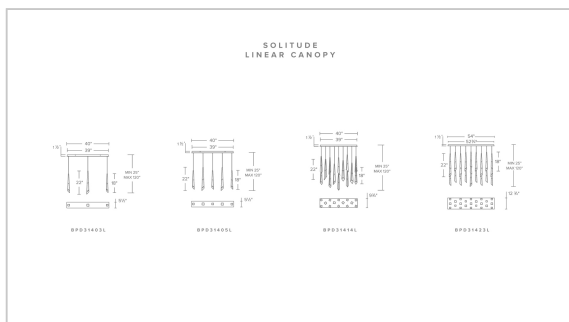

LINE DRAWING

Project:

Location:

Fixture Type:

Catalog Number:

DESCRIPTION

Luxuriously crafted and beautifully designed to add dramatic character to any space, a spear of Optic Haze Quartz composed of natural quartz gemstone illuminates and gravitates with bolts of luminous energy.

FEATURES

- Linear Canopy available in 3, 5, 14, 23 Light configurations
- Optic Haze™ Quartz includes unique variations in luster, hue, and patterning
- 3CCT adjustability switch. Set from 3000K/3500K/4000K
- Thin, powered aircraft cables provide adjustable suspension height for an ultra-clean look
- Can be mounted on a sloped ceiling.
- Driver concealed within the canopy

CRYSTAL OPTIONS

Optic Haze
Quartz
(OH)

FINISH OPTIONS

Aged Brass
(-AB)

Antique
Nickel
(-AN)

SPECIFICATIONS

Light Source	LED
CRI	90
Dimming	ELV, 0-10V, Triac
Standards	ETL/cETL

REPLACEMENT PARTS

- RPL-GLA-31419L - Replacement Crystal 2
- RPL-GLA-31419S - Replacement Crystal 1

Model	Crystal	Finish	# of Lights	CCT	Voltage	Wattage	Weight	LED Lumens	Delivered Lumens
BPD31403L	OH	- AB - AN	3 Light	3000K/3500K/ 4000K	120-277V	26W	18.3lbs	1045	Up To 695

Example: BPD31403L-AB