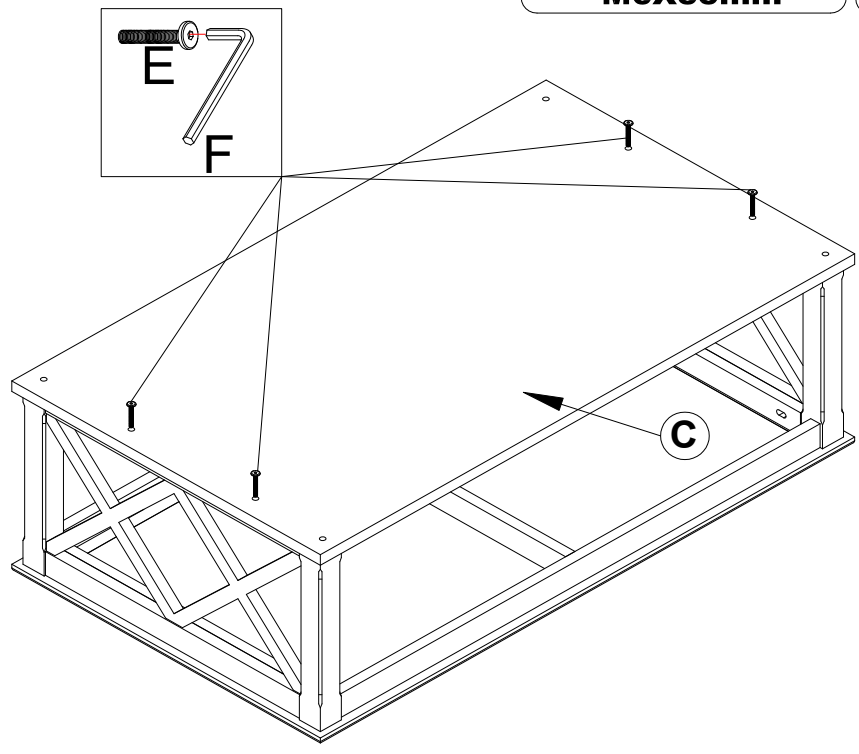

. Please assemble on a clean soft surface to avoid damage.

Tool Included

Part List-26"x45" Coffee Table

Identifying the hardware-Identify the hardware using the illustrations below.

STEP 1

E		03	F		01
M6X35mm					

STEP 2

E		03	F		01
M6X35mm					

STEP 3

E  **04**
M6X35mm

F  **01**

STEP 4