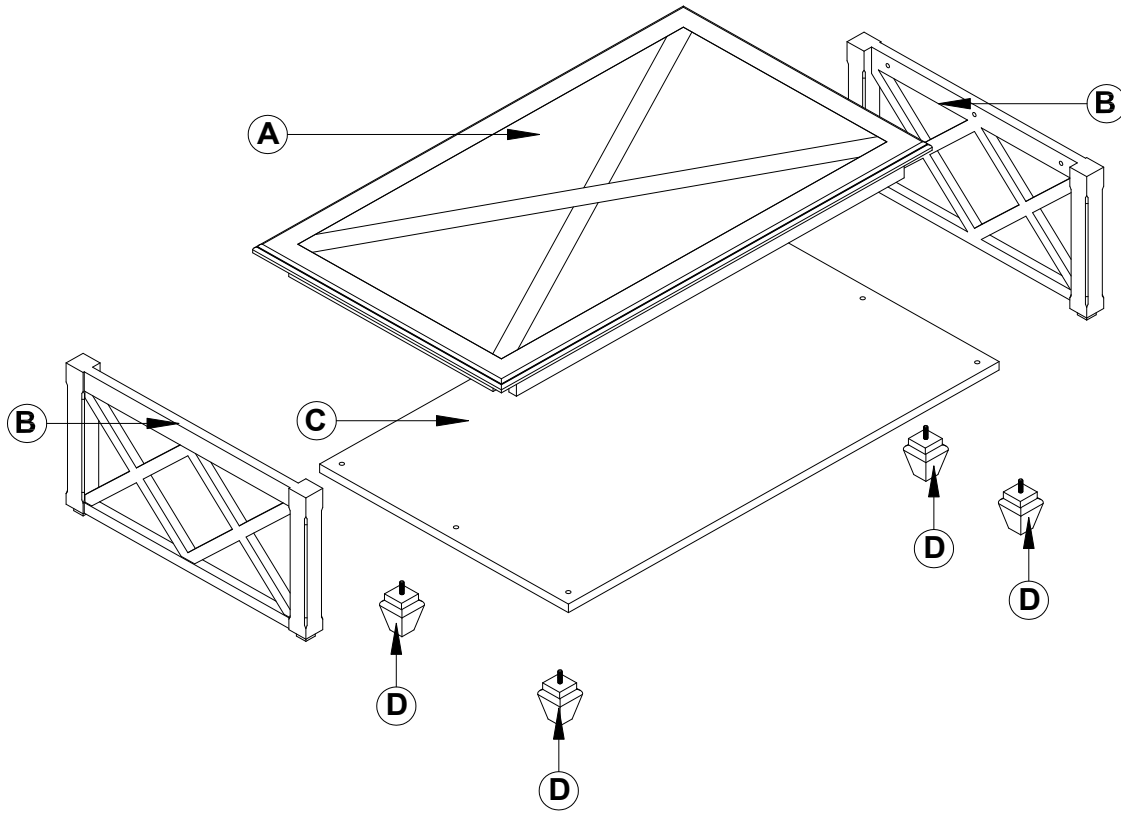

ASSEMBLY INSTRUCTIONS

26"x45" COFFEE TABLE

REPLACEMENT PARTS

Please do not contact the company purchased from as we can help you faster.

Order replacement parts and hardware at "boltonfurniture.com"

. Use of power tool to assemble this product will invalidate any claim and damage this product making it unsafe!!!

. Please assemble on a clean soft surface to avoid damage.

Tool Included

Part List-26"x45" Coffee Table

Identifying the hardware-Identify the hardware using the illustrations below.

STEP 1

E		03	F		01
M6X35mm					

STEP 2

E		03	F		01
M6X35mm					

STEP 3

E  **04**
M6X35mm

F  **01**

STEP 4