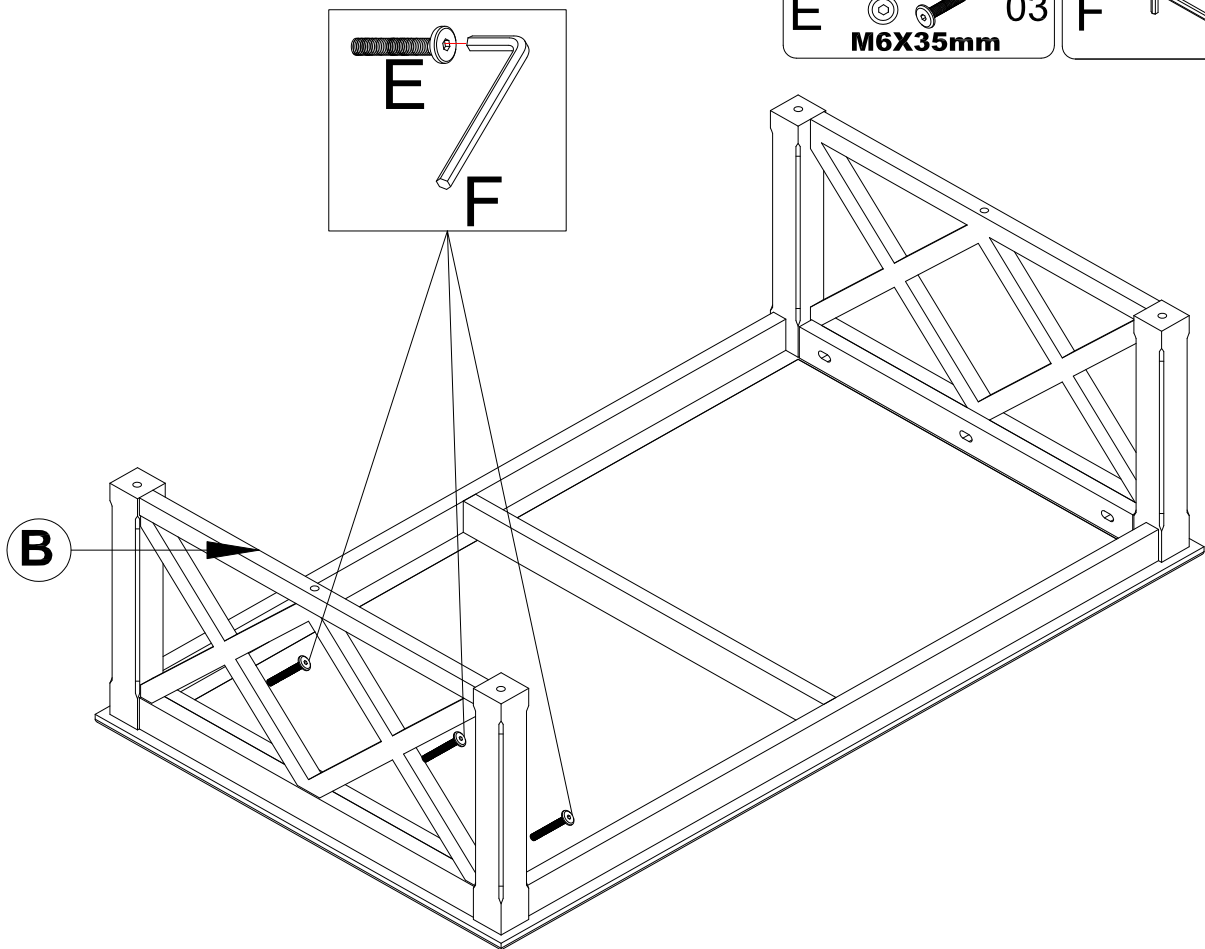

. Please assemble on a clean soft surface to avoid damage.

Tool Included

Part List-26"x45" Coffee Table

Identifying the hardware-Identify the hardware using the illustrations below.

STEP 1

E		03	F		01
M6X35mm					

STEP 2

E		03	F		01
M6X35mm					

STEP 3

E  **04**
M6X35mm

F  **01**

STEP 4