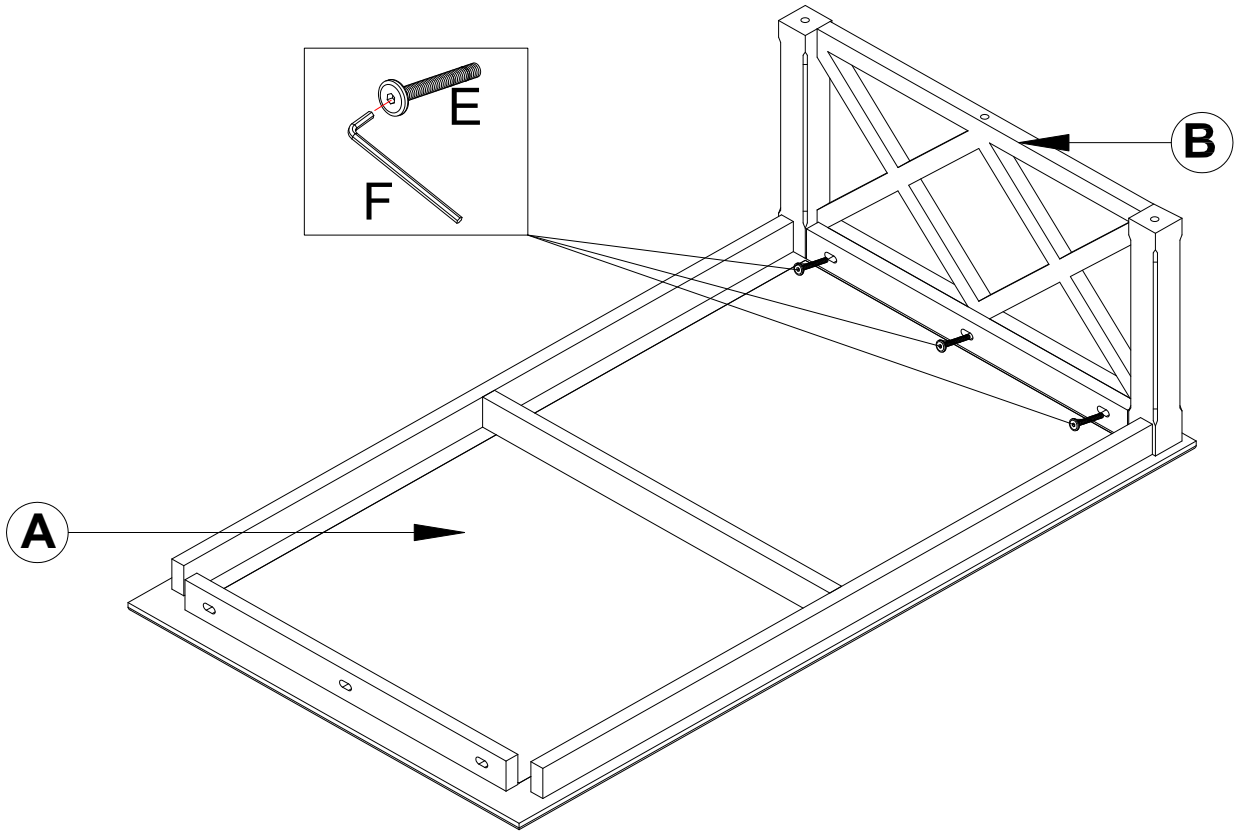

. Please assemble on a clean soft surface to avoid damage.

Tool Included

Part List-26"x45" Coffee Table

Identifying the hardware-Identify the hardware using the illustrations below.

STEP 1

E		03	F		01
M6X35mm					

STEP 2

E		03	F		01
M6X35mm					

STEP 3

E  **04**
M6X35mm

F  **01**

STEP 4