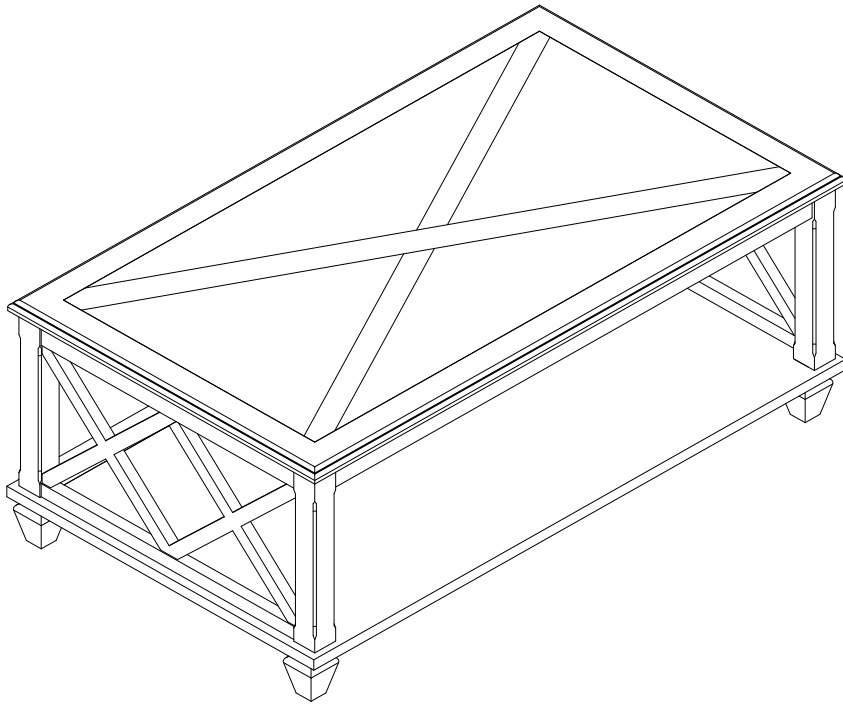

ASSEMBLY INSTRUCTIONS

26"x45" COFFEE TABLE

REPLACEMENT PARTS

Please do not contact the company purchased from as we can help you faster.

Order replacement parts and hardware at "boltonfurniture.com"

. Use of power tool to assemble this product will invalidate any claim and damage this product making it unsafe!!!

. Please assemble on a clean soft surface to avoid damage.

Tool Included

Part List-26"x45" Coffee Table

Identifying the hardware-Identify the hardware using the illustrations below.

STEP 1

E		03	F		01
M6X35mm					