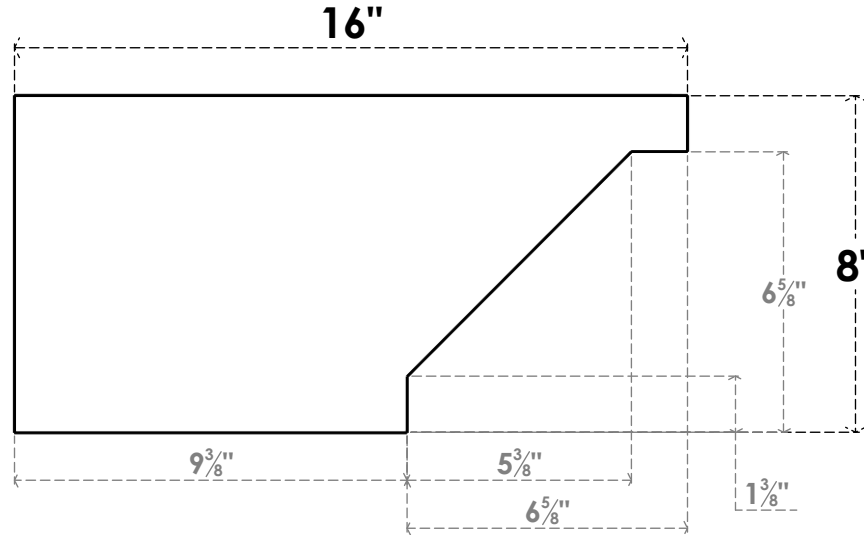

ITEM NUMBER: RFTURO040X08000X16000X008BUR00RCPR

4"W X 8"H X 16"L TIMBERTHANE ROUGH CEDAR BURLINGTON FAUX WOOD OPEN RAFTER TAIL, 8"L END, PRIMED TAN

SIDE PROFILE

FRONT PROFILE

ISOMETRIC

GENERATED DATE : 03/02/2023