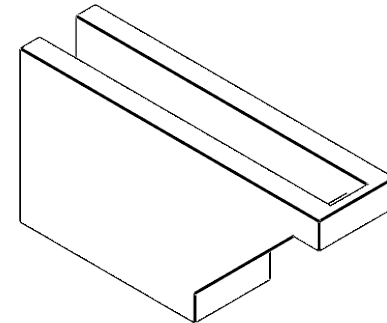

ITEM NUMBER: RFTURO040X08000X16000X008BUR00RCPR

4"W X 8"H X 16"L TIMBERTHANE ROUGH CEDAR BURLINGTON FAUX WOOD OPEN RAFTER TAIL, 8"L END, PRIMED TAN

SIDE PROFILE

FRONT PROFILE

ISOMETRIC

GENERATED DATE : 03/02/2023

EKENA MILLWORK
2300 WEST MAIN ST.
CLARKSVILLE, TX 75426
TOLL FREE: 866-607-0453
WWW.EKENAMILLWORK.COM

NOTES

1. INSTALLATION TO BE COMPLETED IN ACCORDANCE WITH MANUFACTURER'S SPECIFICATIONS.
2. DRAWING MAY NOT BE TO SCALE
3. THIS DRAWING IS INTENDED FOR DESIGN AND PLANNING PURPOSES ONLY.
4. ALL INFORMATION CONTAINED HEREIN WAS CURRENT AT THE TIME OF DEVELOPMENT BUT MUST BE REVIEWED AND APPROVED BY THE PRODUCT MANUFACTURER TO BE CONSIDERED ACCURATE.
5. TIMBERTHANE ARCHITECTURAL PRODUCTS ARE MADE FROM HIGH DENSITY URETHANE AND COME FACTORY PRIMED