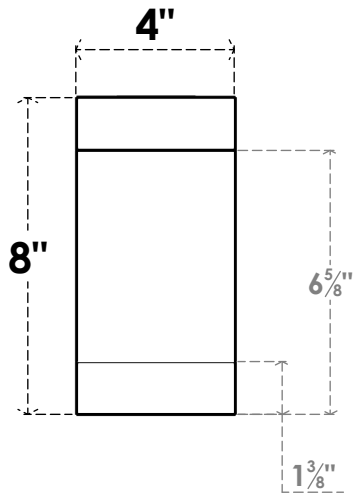

ITEM NUMBER: RFTURO040X08000X16000X008BUR00RCPR

4"W X 8"H X 16"L TIMBERTHANE ROUGH CEDAR BURLINGTON FAUX WOOD OPEN RAFTER TAIL, 8"L END, PRIMED TAN

SIDE PROFILE

FRONT PROFILE

ISOMETRIC

GENERATED DATE : 03/02/2023