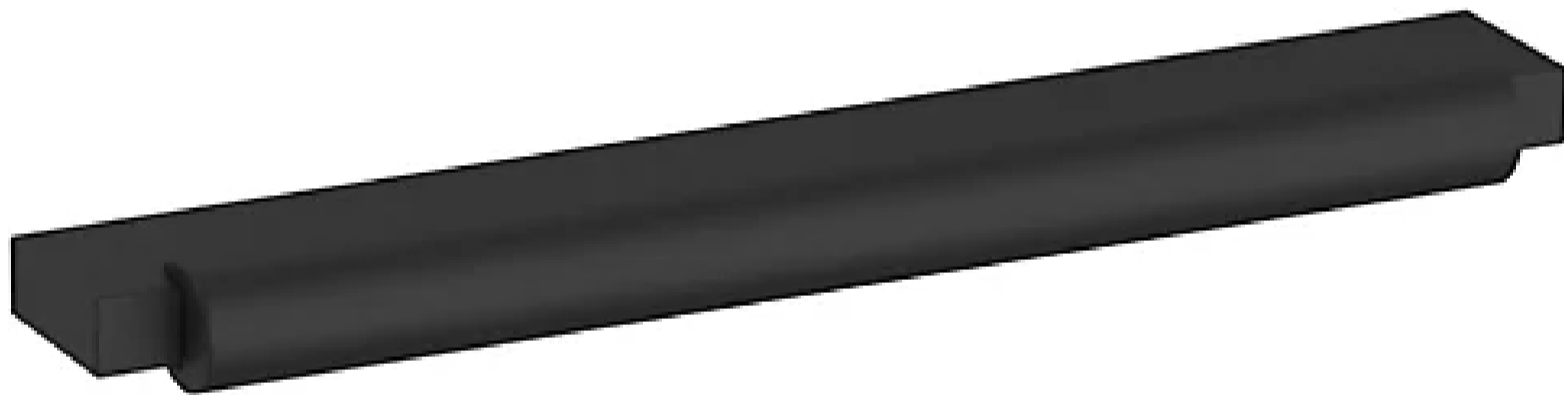

4625 MODERN PULL

6" CTC

SPECIFICATIONS

STYLE	Contemporary
PROJECTION	1.07

4625 MODERN PULL

6" CTC

ESTATE PORTFOLIO

Model Number:
4625.190.BIN

Key Features

- ✓ The Modern Family is a bold statement piece, the juxtaposition of the elongated solid post, and the rounded end will make for a beautiful design in your home.

FINISHES OPTIONS

Satin Nickel - 150, US15

Lifetime (PVD) Polished Nickel - 055

Polished Chrome - 260

Lifetime (PVD) Satin Brass - 044

Satin Black - 190

Venetian Bronze - 112, 11P

Non-lacquered Brass - 031

all measurements in inches

SPECIFICATIONS