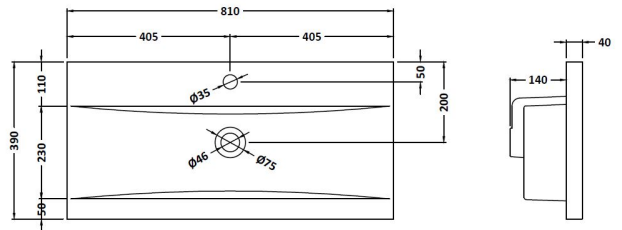

CUSTOMER DATA SHEET

DESCRIPTION: 800 Fs 2-Drawer Vanity With Basin A

CUSTOMER DATA SHEET - FURNITURE

DESCRIPTION: 800 Floor Standing 2-Drawer Basin Unit

PRODUCT DIMENSIONS

Height (mm)	Width (mm)	Depth (mm)	Nett Wgt Kg
865	800	383	38

PACKAGING DIMENSIONS

Height (mm)	Width (mm)	Depth (mm)	Gross Wgt Kg
885	820	405	38

PACKAGING DATA

Box Colour	Brown Cardboard Box		
Box Qty	1	Label Colour	White Label
Label Size	100 x 50	Label Qty	2

OUTER BOX DIMENSIONS (If Applicable)

Height (mm)	Width (mm)	Depth (mm)	Gross Wgt Kg

PRODUCT DETAILS

Country of Origin	United Kingdom
Fitting Instruction	No
Constr' Method	Cam & Wood Dowel
Cabinet Finish	MFC Smooth Matt
Cab Thickness (mm)	18
Drawer Included	Yes
No of Shelves	0
Hinge Inc'	Not Applicable
Fixings Inc'	Yes
Handle Inc'	Yes, Supplied
Handle Type	Strap

CUSTOMER DATA SHEET - CERAMICS

DESCRIPTION: 800 Mid Edged Basin 1 Th

PRODUCT DIMENSIONS

Height (mm)	Width (mm)	Depth (mm)	Nett Wgt Kg
180	810	390	15

PACKAGING DIMENSIONS

Height (mm)	Width (mm)	Depth (mm)	Gross Wgt Kg
210	410	830	15