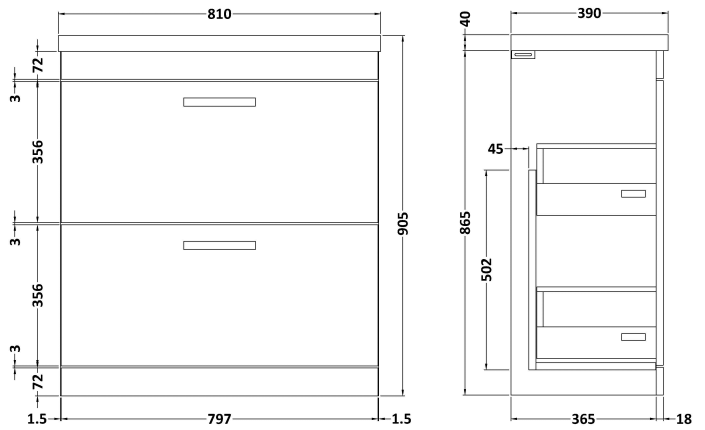

CUSTOMER DATA SHEET

DESCRIPTION: 800 Fs 2-Drawer Vanity With Basin A

CUSTOMER DATA SHEET - FURNITURE

DESCRIPTION: 800 Floor Standing 2-Drawer Basin Unit

PRODUCT DIMENSIONS

Height (mm)	Width (mm)	Depth (mm)	Nett Wgt Kg
865	800	383	38

PACKAGING DIMENSIONS

Height (mm)	Width (mm)	Depth (mm)	Gross Wgt Kg
885	820	405	38

PACKAGING DATA

Box Colour	Brown Cardboard Box		
Box Qty	1	Label Colour	White Label
Label Size	100 x 50	Label Qty	2

OUTER BOX DIMENSIONS (If Applicable)

CUSTOMER DATA SHEET - CERAMICS

DESCRIPTION: 800 Mid Edged Basin 1 Th

PRODUCT DIMENSIONS

Height (mm)	Width (mm)	Depth (mm)	Nett Wgt Kg
180	810	390	15

PACKAGING DIMENSIONS

Height (mm)	Width (mm)	Depth (mm)	Gross Wgt Kg
210	410	830	15

PACKAGING DATA

Box Colour	Brown Cardboard Box		
Box Qty	1	Label Colour	White Label
Label Size	100 x 50	Label Qty	2

OUTER BOX DIMENSIONS (If Applicable)

Height (mm)	Width (mm)	Depth (mm)	Gross Wgt Kg

PRODUCT DETAILS