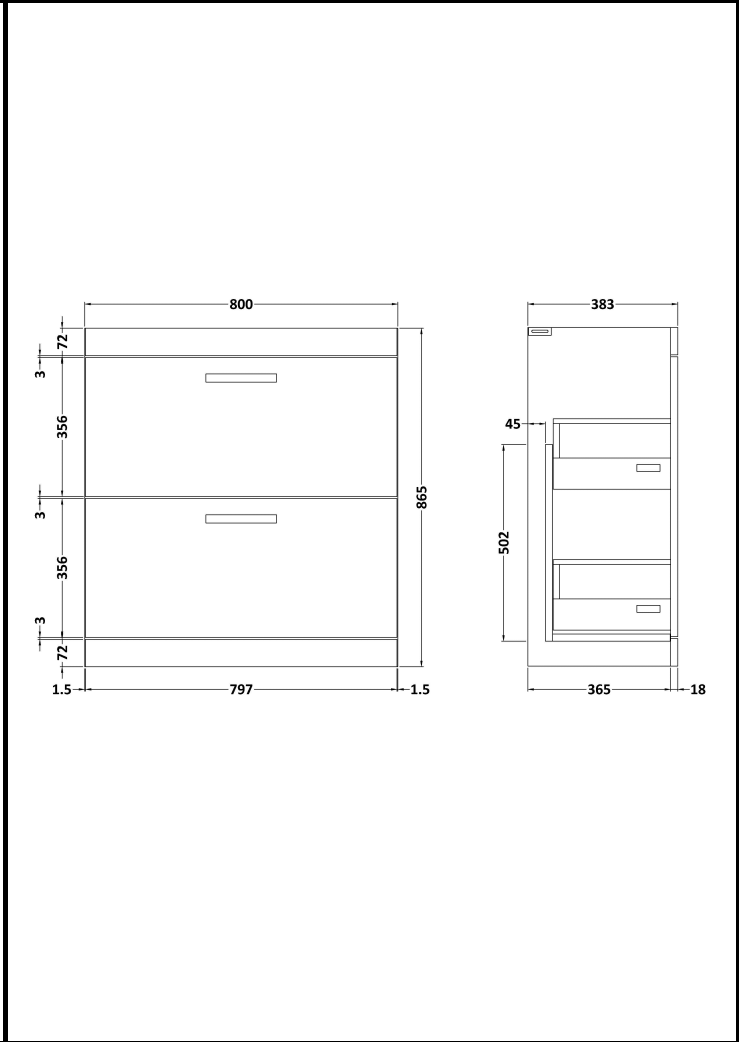

CUSTOMER DATA SHEET

DESCRIPTION: 800 Fs 2-Drawer Vanity With Basin A

CUSTOMER DATA SHEET - FURNITURE

DESCRIPTION: 800 Floor Standing 2-Drawer Basin Unit

PRODUCT DIMENSIONS

Height (mm)	Width (mm)	Depth (mm)	Nett Wgt Kg
865	800	383	38

PACKAGING DIMENSIONS

Height (mm)	Width (mm)	Depth (mm)	Gross Wgt Kg
885	820	405	38

PACKAGING DATA

Box Colour	Brown Cardboard Box		
Box Qty	1	Label Colour	White Label
Label Size	100 x 50	Label Qty	2

OUTER BOX DIMENSIONS (If Applicable)

CUSTOMER DATA SHEET - CERAMICS

DESCRIPTION: 800 Mid Edged Basin 1 Th

PRODUCT DIMENSIONS

Height (mm)	Width (mm)	Depth (mm)	Nett Wgt Kg
180	810	390	15

PACKAGING DIMENSIONS

Height (mm)	Width (mm)	Depth (mm)	Gross Wgt Kg
210	410	830	15

PACKAGING DATA

Box Colour	Brown Cardboard Box		
Box Qty	1	Label Colour	White Label
Label Size	100 x 50	Label Qty	2

OUTER BOX DIMENSIONS (If Applicable)

Height (mm)	Width (mm)	Depth (mm)	Gross Wgt Kg

PRODUCT DETAILS