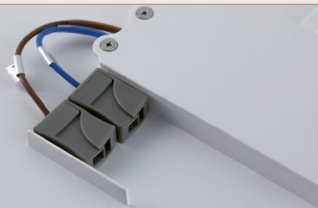

Inhalt content contenu :

P= 19 W

1x

± 20 mm ø 300 mm

LED module = 1800 lm

Quick Connector

1800
Lumen
=115 W

LED