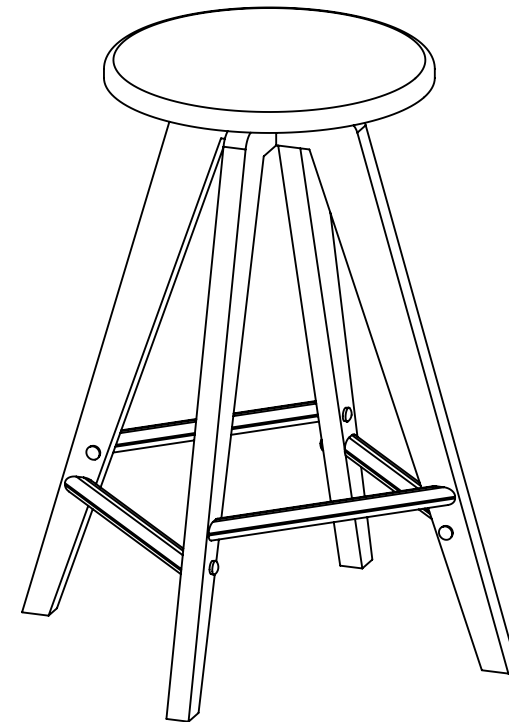

Part List And Hardware List			
PIECE	DESCRIPTION	PICTURE	QTY.
A	Leg Frame 1		1
B	Leg Frame 2		1
C	Leg Stretcher 1		2
D	Leg Stretcher 2		2
E	Seat		1
1	Socket Head Cap Screw	 30mm	12
2	Allan Key	 4	1
3	Wooden cap	 15x10	8

# JY

JONATHAN Y

MODEL # CSL2001

Product Dimension: 16"D x 16"W x 25.5"H

If there are any questions relating to defects, missing parts, assembly issues or replacements, please send a detailed email to [cs@jonathany.com](mailto:cs@jonathany.com).

1

2

1	 30mm	4
2		4 1

3

1	 30mm	4
2		4

4

1	 30mm	4
2		4

2