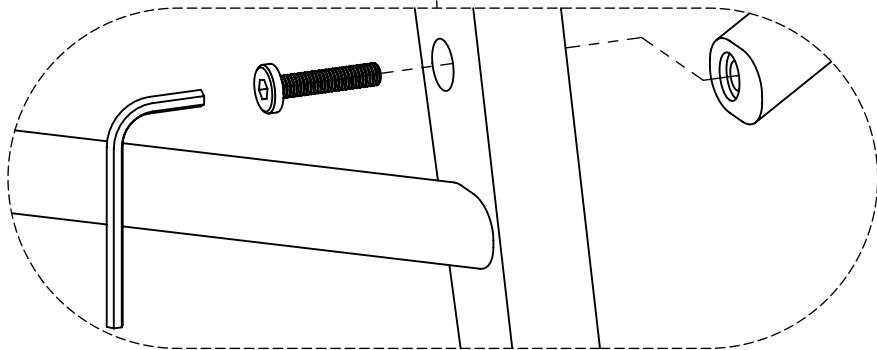

Part List And Hardware List			
PIECE	DESCRIPTION	PICTURE	QTY.
A	Leg Frame 1		1
B	Leg Frame 2		1
C	Leg Stretcher 1		2
D	Leg Stretcher 2		2
E	Seat		1
1	Socket Head Cap Screw	 30mm	12
2	Allan Key	 4	1
3	Wooden cap	 15x10	8

# JY

JONATHAN Y

MODEL # CSL2001

Product Dimension: 16"D x 16"W x 25.5"H

If there are any questions relating to defects, missing parts, assembly issues or replacements, please send a detailed email to [cs@jonathany.com](mailto:cs@jonathany.com).

1

2

1	 30mm	4
2		4 1

3

1	 30mm	4
2		4

4

1	 30mm	4
2		4

2