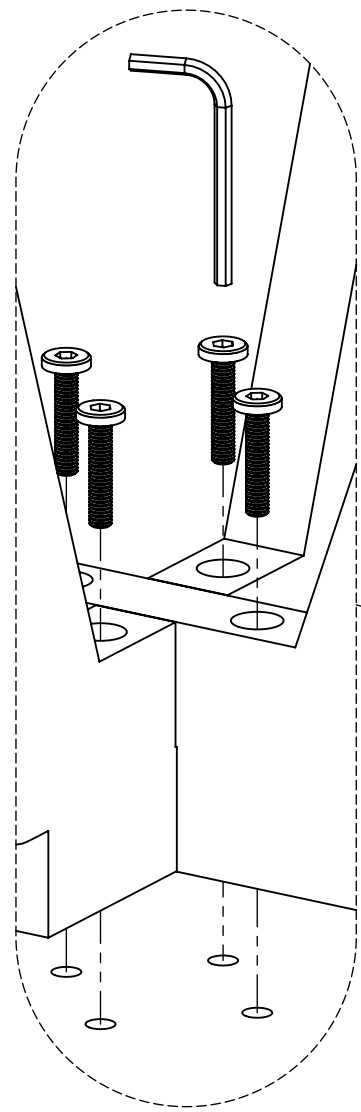

Part List And Hardware List			
PIECE	DESCRIPTION	PICTURE	QTY.
A	Leg Frame 1		1
B	Leg Frame 2		1
C	Leg Stretcher 1		2
D	Leg Stretcher 2		2
E	Seat		1
1	Socket Head Cap Screw	 30mm	12
2	Allan Key	 4	1
3	Wooden cap	 15x10	8

# JY

JONATHAN Y

MODEL # CSL2001

Product Dimension: 16"D x 16"W x 25.5"H

If there are any questions relating to defects, missing parts, assembly issues or replacements, please send a detailed email to [cs@jonathany.com](mailto:cs@jonathany.com).

1

2

1	 30mm	4
2		4 1

3

1	 30mm	4
2		4

4

1	 30mm	4
2		4

2

1

E

5

3

15x10

8

6