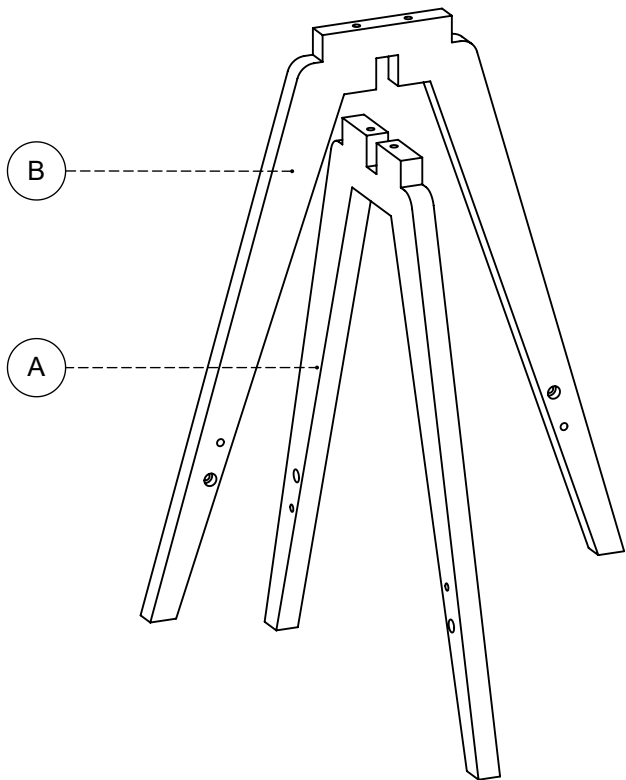

Part List And Hardware List			
PIECE	DESCRIPTION	PICTURE	QTY.
A	Leg Frame 1		1
B	Leg Frame 2		1
C	Leg Stretcher 1		2
D	Leg Stretcher 2		2
E	Seat		1
1	Socket Head Cap Screw	 30mm	12
2	Allan Key	 4	1
3	Wooden cap	 15x10	8

# JY

JONATHAN Y

MODEL # CSL2001

Product Dimension: 16"D x 16"W x 25.5"H

If there are any questions relating to defects, missing parts, assembly issues or replacements, please send a detailed email to [cs@jonathany.com](mailto:cs@jonathany.com).

1

2

1	 30mm	4
2		4 1

3

1	 30mm	4
2		4

4

1	 30mm	4
2		4

2

1

E

5

3

15x10

8

6