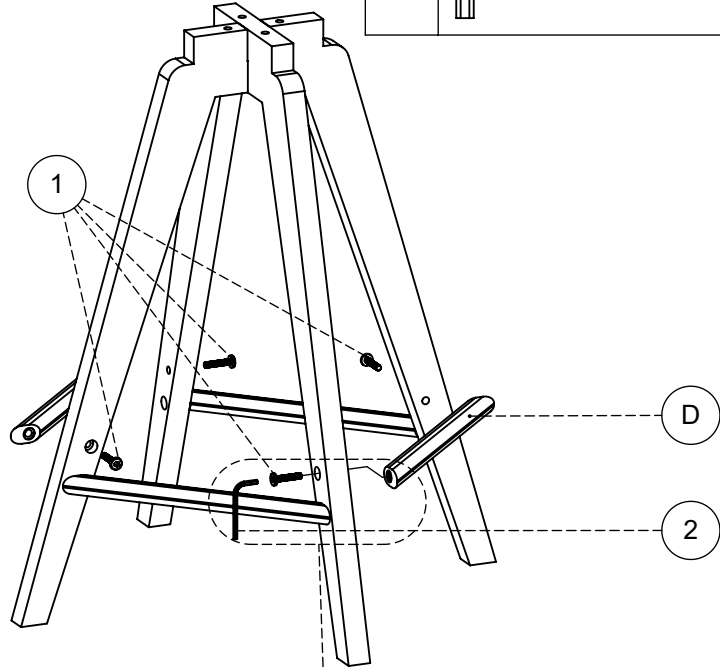

Part List And Hardware List			
PIECE	DESCRIPTION	PICTURE	QTY.
A	Leg Frame 1		1
B	Leg Frame 2		1
C	Leg Stretcher 1		2
D	Leg Stretcher 2		2
E	Seat		1
1	Socket Head Cap Screw	 30mm	12
2	Allan Key	 4	1
3	Wooden cap	 15x10	8

# JY

JONATHAN Y

MODEL # CSL2001

Product Dimension: 16"D x 16"W x 25.5"H

If there are any questions relating to defects, missing parts, assembly issues or replacements, please send a detailed email to [cs@jonathany.com](mailto:cs@jonathany.com).

1

2

1	 30mm	4
2		4 1

3

1	 30mm	4
2		4

4

1	 30mm	4
2		4

2

1

E

5

3

15x10

8

6