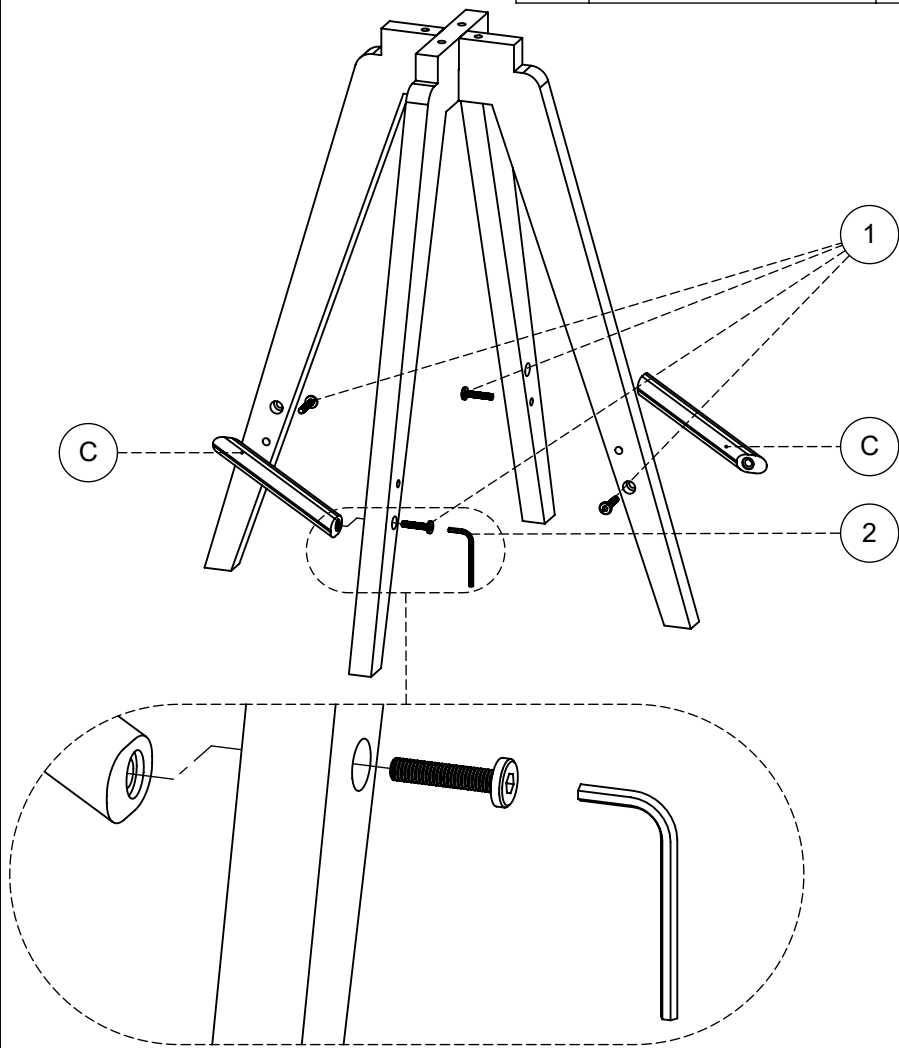

Part List And Hardware List			
PIECE	DESCRIPTION	PICTURE	QTY.
A	Leg Frame 1		1
B	Leg Frame 2		1
C	Leg Stretcher 1		2
D	Leg Stretcher 2		2
E	Seat		1
1	Socket Head Cap Screw	 30mm	12
2	Allan Key	 4	1
3	Wooden cap	 15x10	8

# JY

JONATHAN Y

MODEL # CSL2001

Product Dimension: 16"D x 16"W x 25.5"H

If there are any questions relating to defects, missing parts, assembly issues or replacements, please send a detailed email to [cs@jonathany.com](mailto:cs@jonathany.com).

1

2

1	 30mm	4
2		4 1

3

1	 30mm	4
2		4

4

1	 30mm	4
2		4

2

1

E

5

3

15x10

8

6