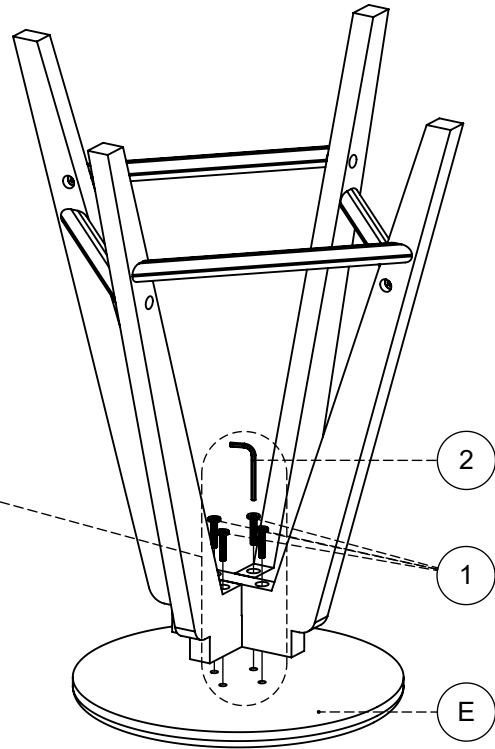

Part List And Hardware List			
PIECE	DESCRIPTION	PICTURE	QTY.
A	Leg Frame 1		1
B	Leg Frame 2		1
C	Leg Stretcher 1		2
D	Leg Stretcher 2		2
E	Seat		1
1	Socket Head Cap Screw	 30mm	12
2	Allan Key	 4	1
3	Wooden cap	 15x10	8

# JY

JONATHAN Y

MODEL # CSL2001

Product Dimension: 16"D x 16"W x 25.5"H

If there are any questions relating to defects, missing parts, assembly issues or replacements, please send a detailed email to [cs@jonathany.com](mailto:cs@jonathany.com).

1

2

1	 30mm	4
2		4 1

3

1	 30mm	4
2		4

4

1	 30mm	4
2		4

2

1

E

5

3

15x10

8

6