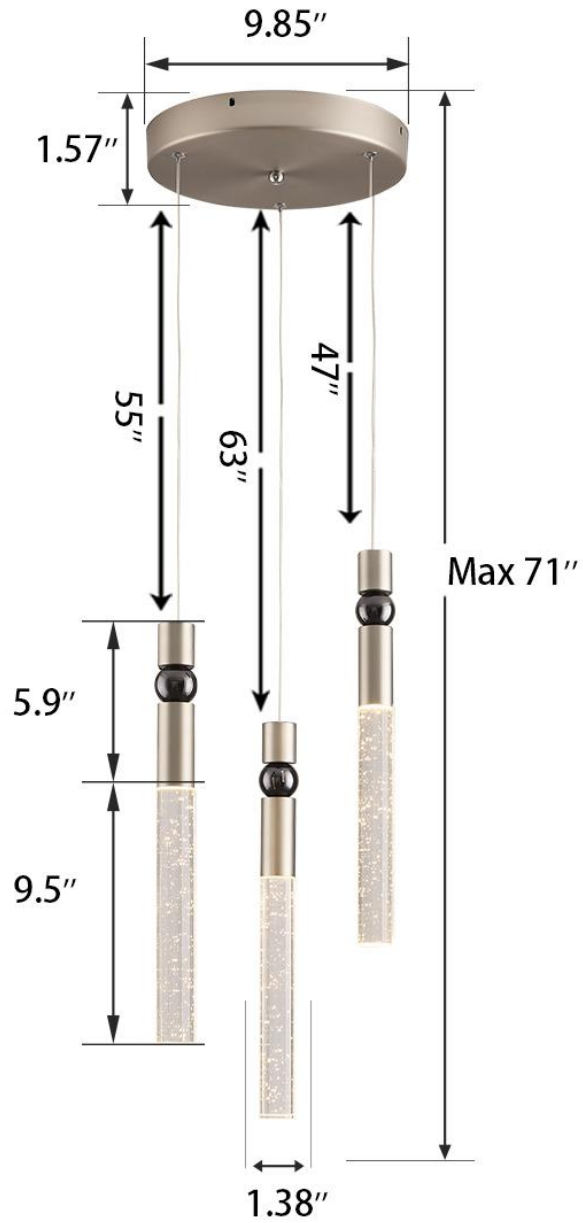

Technical Details

Power: 15w LED(Included)

Input Voltage :AC110-120V

Color Temperature: 3000k

Light No.: 3PCS

Finish: Brushed Black & Polished Gold

Life Time: 50,000 hours

Dimmable: Yes(with a compatible
dimming switch)

Technical Details

Power: 15w LED(Included)

Input Voltage :AC110-120V

Color Temperature: 3000k

Light No.: 3PCS

Finish: Brushed Nickel

Life Time: 50,000 hours

Dimmable: Yes(with a compatible
dimming switch)