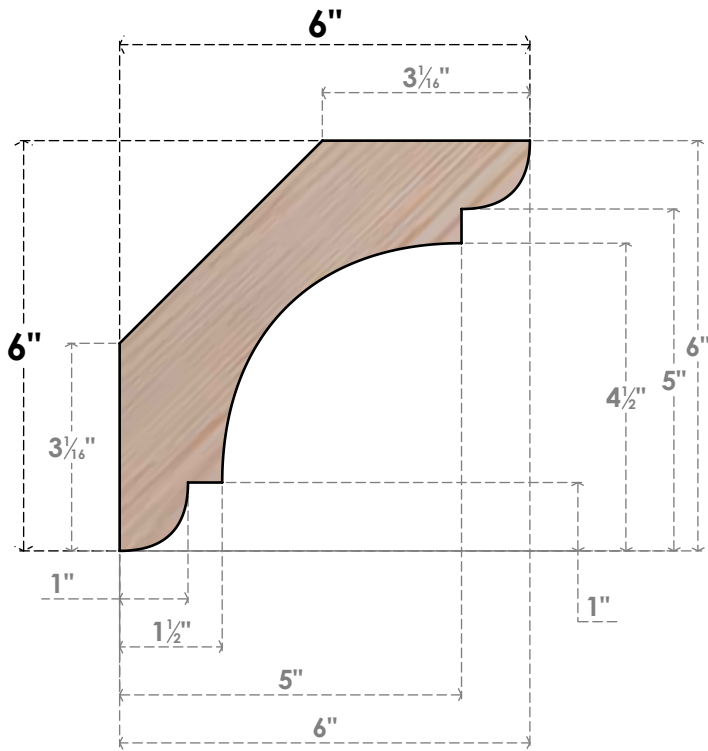

BRC04X06X06OLY00SDF

3 1/2"W X 6"D X 6"H OLYMPIC SMOOTH BRACE, DOUGLAS FIR

SIDE

FRONT

EKENA MILLWORK
2300 WEST MAIN ST.
CLARKSVILLE, TX 75426
TOLL FREE: 866-607-0453
WWW.EKENAMILLWORK.COM

NOTES

1. INSTALLATION TO BE COMPLETED IN ACCORDANCE WITH MANUFACTURER'S SPECIFICATIONS.
2. DRAWING MAY NOT BE TO SCALE
3. THIS DRAWING IS INTENDED FOR DESIGN AND PLANNING PURPOSES ONLY.
4. ALL INFORMATION CONTAINED HEREIN WAS CURRENT AT THE TIME OF DEVELOPMENT BUT MUST BE REVIEWED AND APPROVED BY THE PRODUCT MANUFACTURER TO BE CONSIDERED ACCURATE.
5. PRODUCTS ARE NOT KILN DRIED. THIS ITEM IS UNIQUE AND WILL CONTAIN THE NATURAL VARIATIONS THAT THE WOOD SPECIES OFFERS. THIS MAY RESULT IN VARIATIONS UP TO 1/4"