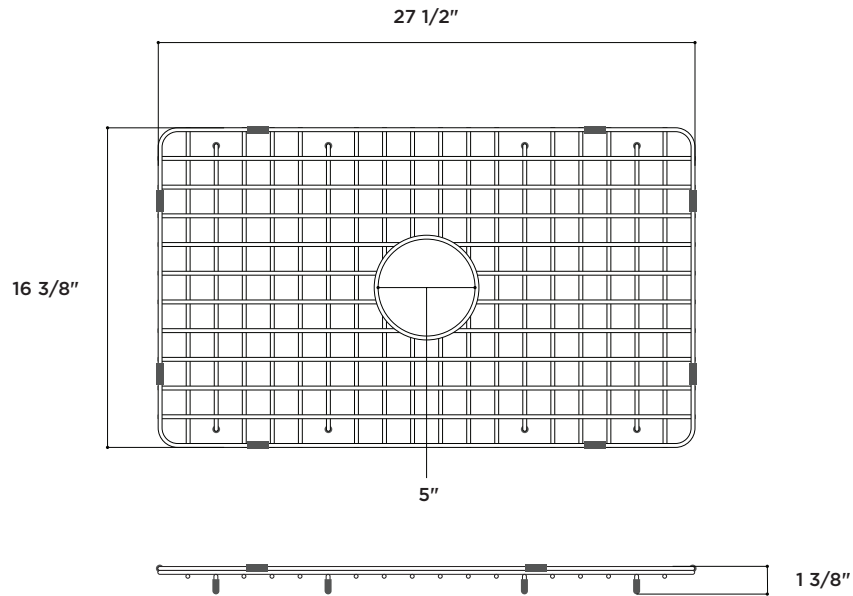

## Stainless Steel Sink Grid SSG-LTW3019

*compatible with Latoscana LTW3019 30" Fireclay Sink*

### FEATURES

- stainless steel
- 5" drain opening

### DIMENSIONS

size	width	length	height	sink width
<b>SSG-LTW3019</b>	<b>27 1/2"</b>	<b>16 3/8"</b>	<b>1 3/8"</b>	<b>30"</b>
<i>also available in sizes compatible with 27" and 36" sinks</i>				

**LIST PRICE**  
**\$145.00**