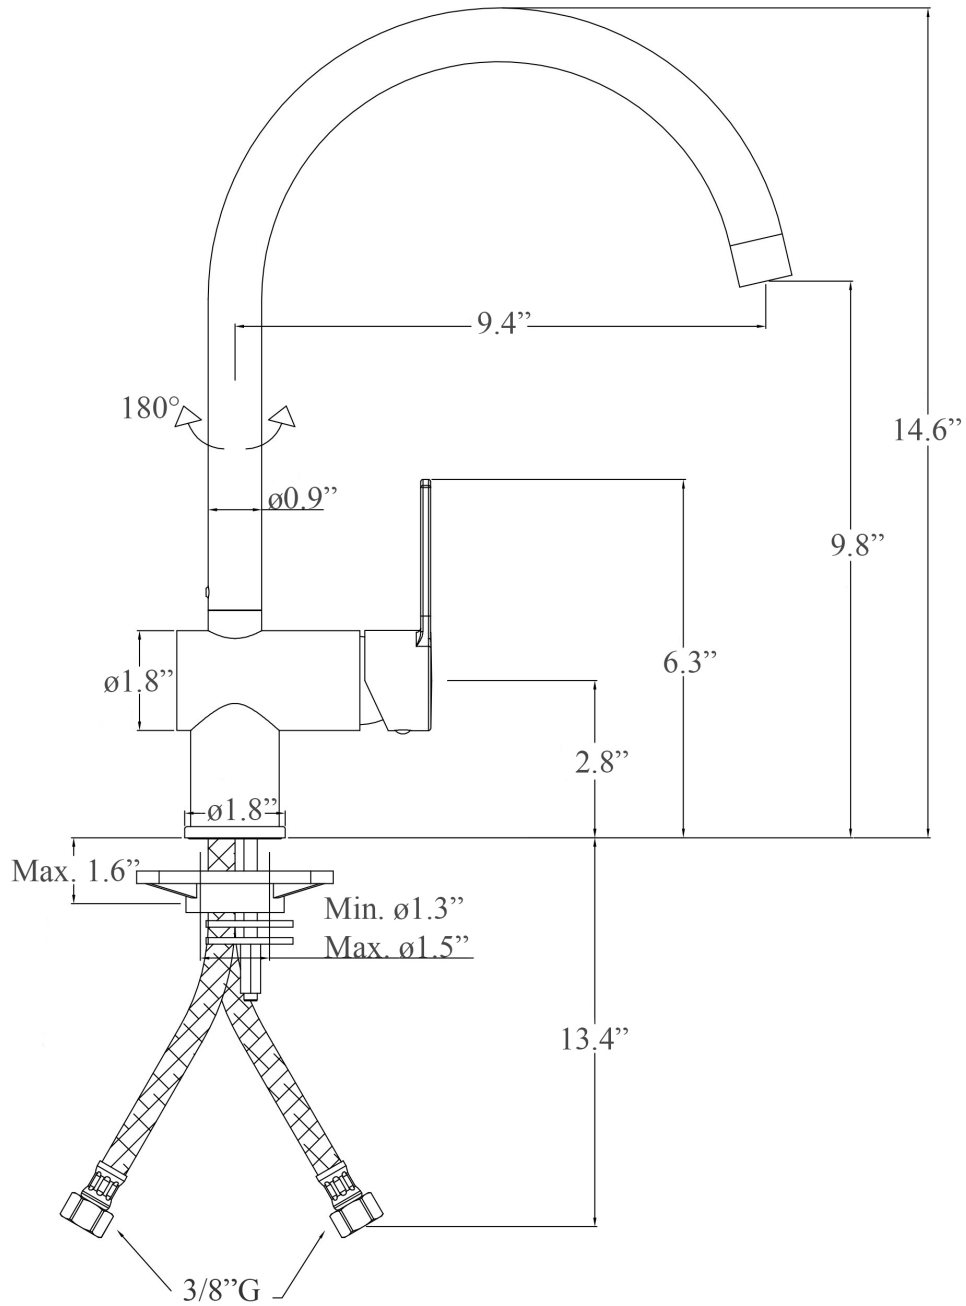

# Product Specs Sheets

All connections/ hoses to US standards

Collection  
Ringo

Model |  
Ringo 180

Dimensions Metric  
1 inch = 2.54 cm  
1 inch = 25.4 mm

**WS**®  
BATH  
COLLECTIONS

1051 Lea Drive - Collegeville, PA 19426  
Tel. 215 513 9400 - Fax 610 831 0215  
[www.ws bathcollections.com](http://www.ws bathcollections.com) - [info@ws bathcollections.com](mailto:info@ws bathcollections.com)