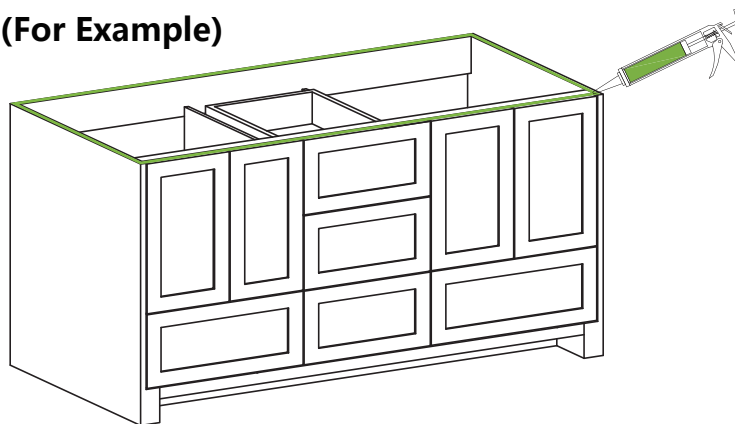

ASSEMBLY INSTRUCTIONS

BATHROOM VANITY TOP

support@trendytotesinc.com
213 675 2021

PRODUCT
INSTRUCTION
VIDEO

MODEL NB 24"

NOTE: Any size of the vanity's installation steps are the same.

INSTALLATION STEPS

1. Prepare the Vanity: Make sure the vanity is in place and securely attached to the wall.

2. Seal the Edges: To prevent water damage and ensure a clean finish, apply a bead of silicone caulk along the edges where the countertop meets the vanity.

(For Example)

3. Attach the Countertop: Secure the solid surface countertop on the vanity.