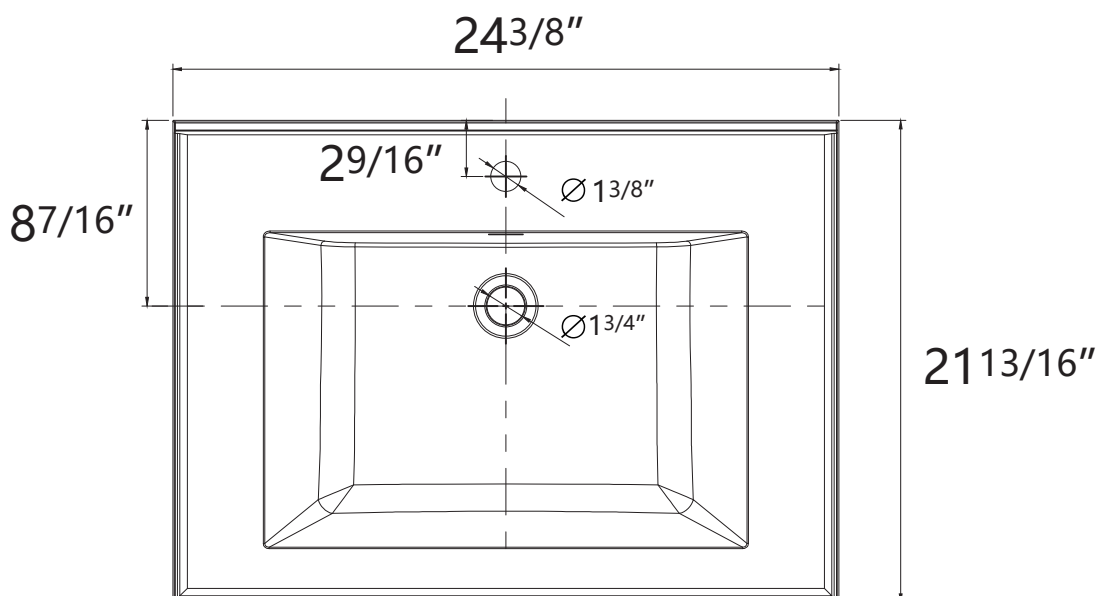

ASSEMBLY INSTRUCTIONS

BATHROOM VANITY TOP

support@trendytotesinc.com
213 675 2021

PRODUCT
INSTRUCTION
VIDEO

MODEL NB 24"

NOTE: Any size of the vanity's installation steps are the same.

INSTALLATION STEPS

1. Prepare the Vanity: Make sure the vanity is in place and securely attached to the wall.

2. Seal the Edges: To prevent water damage and ensure a clean finish, apply a bead of silicone caulk along the edges where the countertop meets the vanity.

(For Example)

3. Attach the Countertop: Secure the solid surface countertop on the vanity.