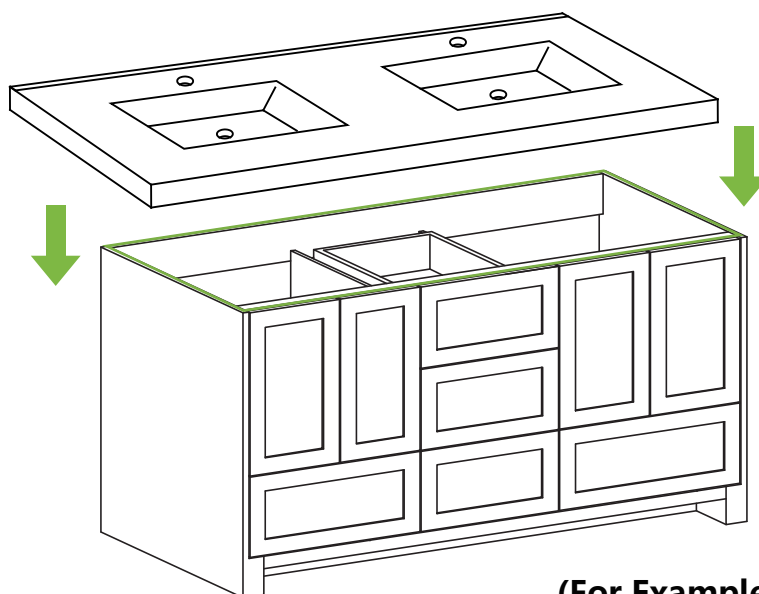

ASSEMBLY INSTRUCTIONS

BATHROOM VANITY TOP

support@trendytotesinc.com
213 675 2021

PRODUCT
INSTRUCTION
VIDEO

MODEL NB 24"

NOTE: Any size of the vanity's installation steps are the same.

INSTALLATION STEPS

1. Prepare the Vanity: Make sure the vanity is in place and securely attached to the wall.

2. Seal the Edges: To prevent water damage and ensure a clean finish, apply a bead of silicone caulk along the edges where the countertop meets the vanity.

(For Example)

3. Attach the Countertop: Secure the solid surface countertop on the vanity.