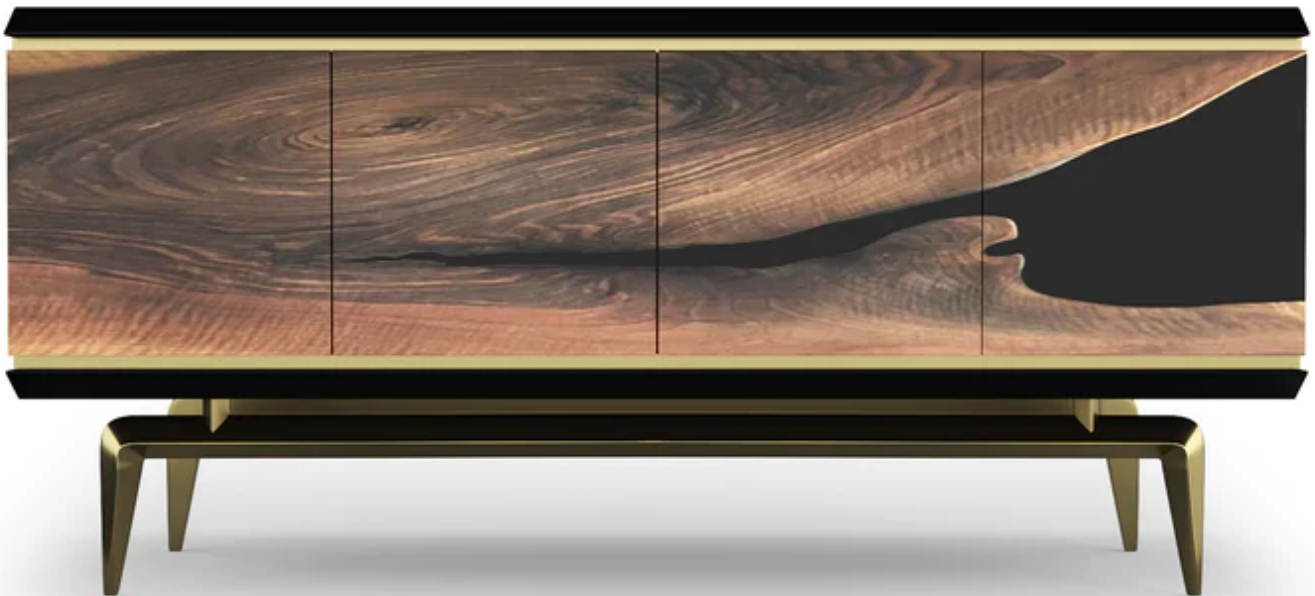

# MAGNES WALNUT WOOD CREDENZA

MODEL: ARD-144 L200  
SIDEBOARD

[contact@arditcollection.com](mailto:contact@arditcollection.com)

[www.arditcollection.com](http://www.arditcollection.com)

[/arditcollection](#)

### FEATURES

|                 |                              |
|-----------------|------------------------------|
| OVERALL DEPTH:  | 19,7" (50CM)                 |
| OVERALL HEIGHT: | 31,5" (80CM)                 |
| NUMBER OF DOOR  | 4                            |
| DOOR MATERIAL:  | WOOD & RESIN                 |
| WOOD TYPE:      | WALNUT WOOD                  |
| WOOD FINISH:    | NATURAL                      |
| RESIN TYPE:     | OPAQUE                       |
| RESIN COLOR:    | JET BLACK                    |
| RESIN FINISH:   | GLOSSY                       |
| BODY MATERIAL:  | WOOD                         |
| BODY FINISH:    | GLOSSY                       |
| BODY COLOR      | JET BLACK (LACQUERED)        |
| BASE MATERIAL:  | STAINLESS STEEL              |
| BASE FINISH:    | GLOSSY                       |
| BASE COLOR:     | BRONZE (PVD TITANIUM COATED) |