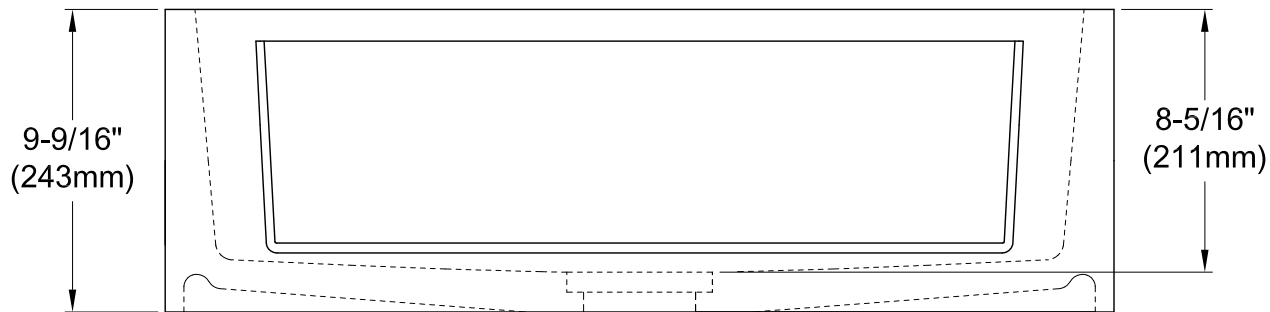

GKFA301810SQ

Solid Surface Matte Stone Farmhouse Single Bowl Kitchen Sink

Drainer