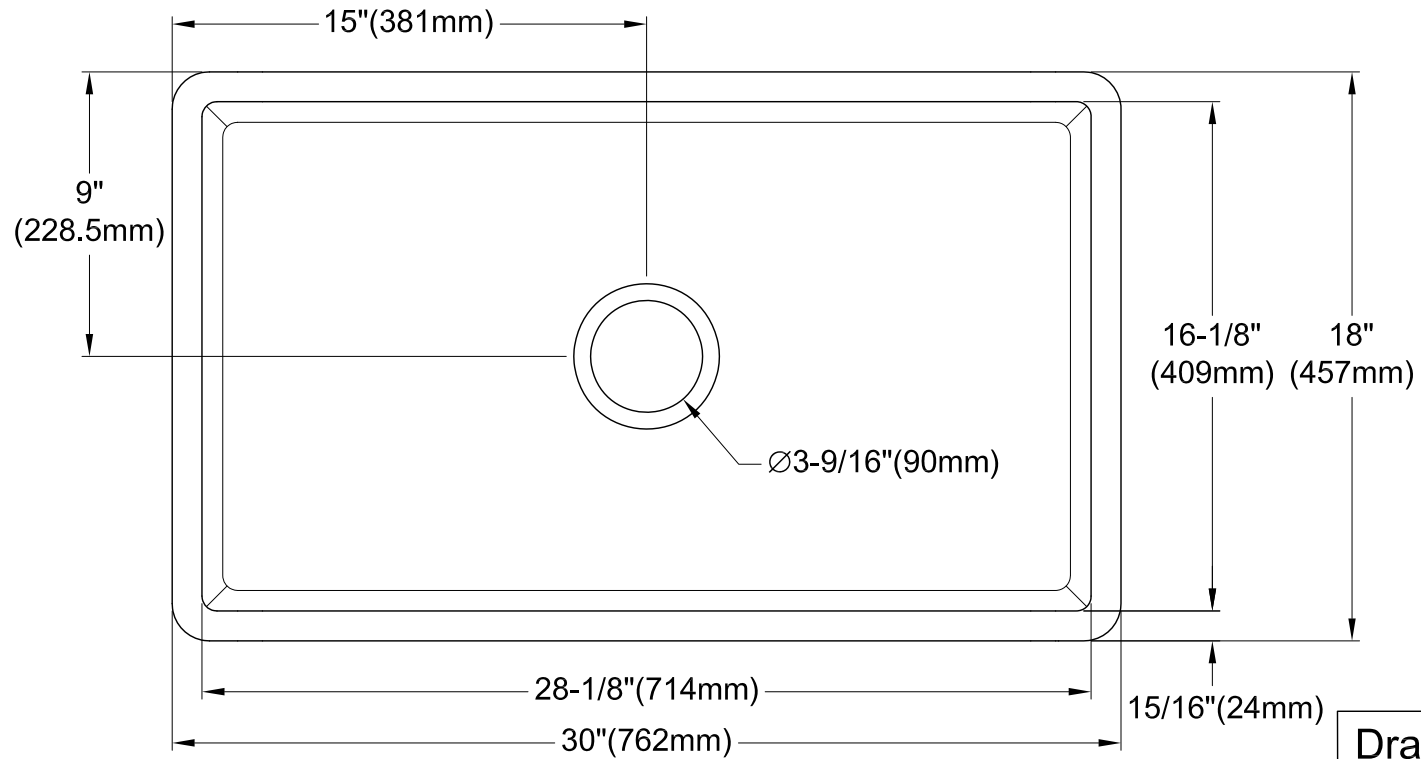

GKFA301810SQ

Solid Surface Matte Stone Farmhouse Single Bowl Kitchen Sink

Drainer