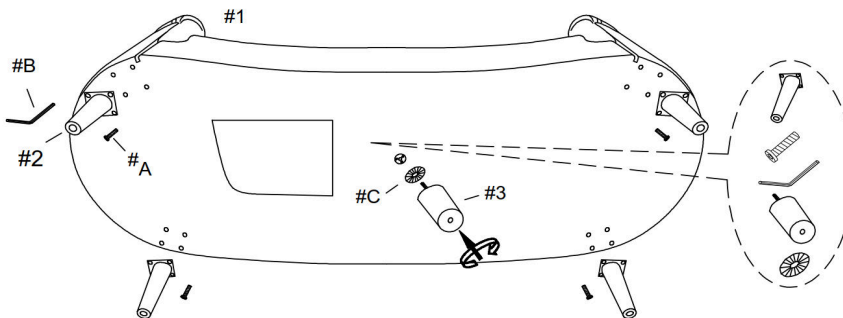

***** Do not fully tighten screws until fully assembled *****

COMPONENT PARTS			
DESCRIPTION	DRAWING	PART NAME	Q'TY(PCS)
#1		SEAT	1
#2		WOOD LEG	4
#3		MIDDLE LEG	1

HARDWARES REQUIRED

- #A  BOLT M6X18mm —16PCS
- #B  ALLEN KEY —1PC
- #C  WASHER —1PC

Attention:

*** Mattresses not included.

*** Some number parts listed on the instruction sheet may not be in parts bag as they may already be assembled.

Carefully check parts and packing materials prior to ordering replacements.

Please follow the drawings below to assemble the model.

Step.1

Please open the zipper to find the legs.

Step.2