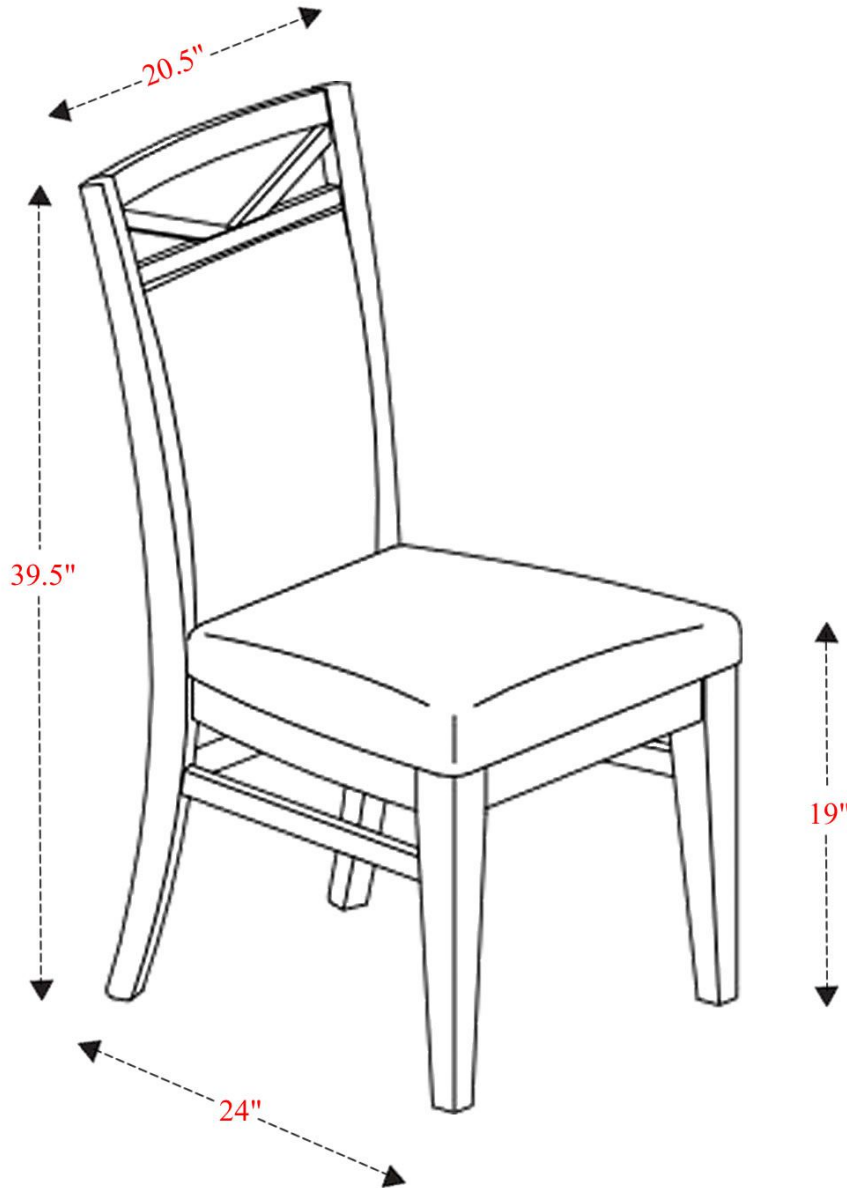

## Upholstered Dining Chair

Overall Dimensions	20.5" x 24" x 39.5"
Overall Width	20.5"
Overall Depth	24"
Overall Height	39.5"
Overall Weight	9.35 lbs
Back Width	18"
Back Depth	2"
Back Height	20.5"
Seat Width	21"
Seat Depth	18"
Seat Height	19"

Carton Dimensions: 42.5"W x 19.25"D x 13"H