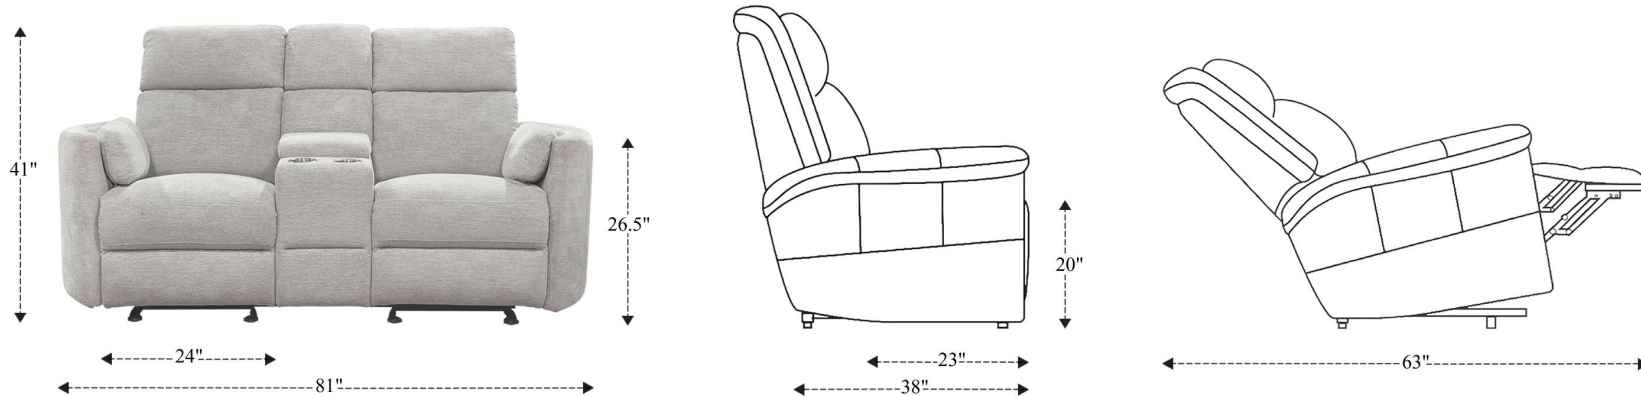

Power Reclining Sofa

Overall Dimensions	88" x 38" x 41"
Overall Width	88"
Overall Depth	38"
Overall Height	41"
Overall Weight	213.4 lbs.
Fully Reclined	63"
Distance from Wall	4"
Back of Seat to end of Chaise	40.5"
Leg Height (Distance from Foot Rest to Floor in Full Recline)	22.5"
Head Height (Distance from Headrest to Floor in Full Recline)	32.5"

Seat Width	23"
Seat Depth	23"
Seat Height	20"
Arm Width	3"
Arm Depth	26"
Arm Height	26.5"
Back Width	22"
Back Height	24"
Headrest Extended from Back	--

Power Glider Reclining Console Loveseat

Overall Dimensions	81" x 38" x 41"
Overall Width	81"
Overall Depth	38"
Overall Height	41"
Overall Weight	231 lbs.
Fully Reclined	63"
Distance from Wall	10"
Back of Seat to end of Chaise	40.5"
Leg Height (Distance from Foot Rest to Floor in Full Recline)	22.5"
Head Height (Distance from Headrest to Floor in Full Recline)	32.5"

Seat Width	24"
Seat Depth	23"
Seat Height	20"
Arm Width	3"
Arm Depth	26"
Arm Height	26.5"
Back Width	22"
Back Height	24"
Headrest Extended from Back	--