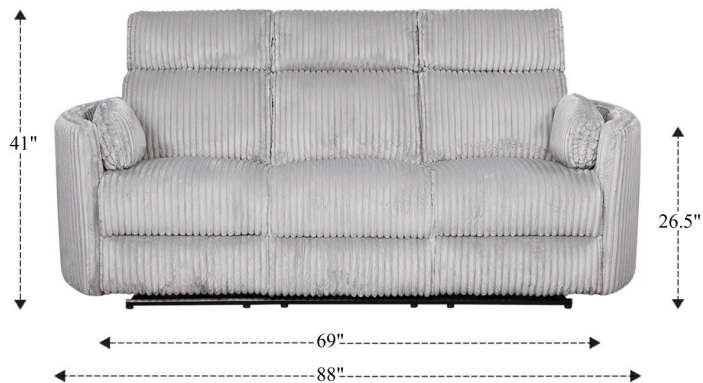

Power Reclining Sofa

Overall Dimensions	88" x 38" x 41"
Overall Width	88"
Overall Depth	38"
Overall Height	41"
Overall Weight	213.4 lbs.
Fully Reclined	63"
Distance from Wall	4"
Back of Seat to end of Chaise	40.5"
Leg Height (Distance from Foot Rest to Floor in Full Recline)	22.5"
Head Height (Distance from Headrest to Floor in Full Recline)	32.5"

Seat Width	23"
Seat Depth	23"
Seat Height	20"
Arm Width	3"
Arm Depth	26"
Arm Height	26.5"
Back Width	22"
Back Height	24"
Headrest Extended from Back	--

Power Glider Reclining Console Loveseat

Overall Dimensions	81" x 38" x 41"
Overall Width	81"
Overall Depth	38"
Overall Height	41"
Overall Weight	231 lbs.
Fully Reclined	63"
Distance from Wall	10"
Back of Seat to end of Chaise	40.5"
Leg Height (Distance from Foot Rest to Floor in Full Recline)	22.5"
Head Height (Distance from Headrest to Floor in Full Recline)	32.5"

Seat Width	24"
Seat Depth	23"
Seat Height	20"
Arm Width	3"
Arm Depth	26"
Arm Height	26.5"
Back Width	22"
Back Height	24"
Headrest Extended from Back	--