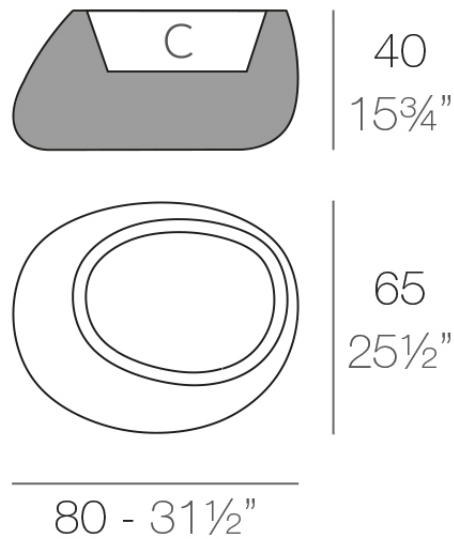

Info

Description

Pot made of polyethylene resin by rotational moulding. 100% Recyclable. Item suitable for indoor and outdoor use. Available in different finishes.

Weight: 8 Kg

STONE Macetero 40

C = 32 L

STONE Planter 40