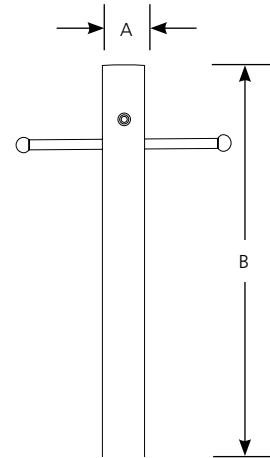

Type \_\_\_\_\_

Finish				Photocell	G.C.O.	Dimensions (Inches)	
Antique Bronze	White	Black	Black			A	B
				No	No	3	84
				Yes	No	3	84
				Yes	Yes	3	84

**Specifications:**

General

- Aluminum construction
- .050" aluminum post
- Ladder rest
- Powdercoat Antique Bronze White or Black finishes
- Photocell, turns lantern on at dusk, off at dawn
- G.C.O. is a weatherproof Grounded Convenience Outlet

Mounting

- In ground mount
- Recommend setting post in concrete fill
- Accepts any single lantern which fits a 3" post
- Can be installed in surface mounted post adapter

Electrical

- 7/8" feed hole located 15" from bottom of post
- Maximum photocell load rating - 300w, 120V