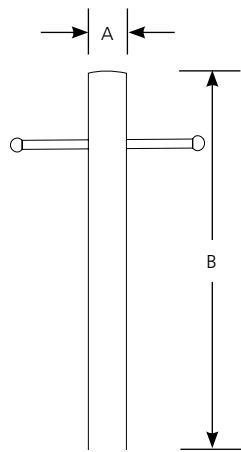

Type \_\_\_\_\_

Finish				Photocell	G.C.O.	Dimensions (Inches)	
Antique Bronze	White	Black	Black			A	B
				No	No	3	84
				Yes	No	3	84
				Yes	Yes	3	84

**Specifications:**

General

- Aluminum construction
- .050" aluminum post
- Ladder rest
- Powdercoat Antique Bronze White or Black finishes
- Photocell, turns lantern on at dusk, off at dawn
- G.C.O. is a weatherproof Grounded Convenience Outlet

Mounting

- In ground mount
- Recommend setting post in concrete fill
- Accepts any single lantern which fits a 3" post
- Can be installed in surface mounted post adapter

Electrical

- 7/8" feed hole located 15" from bottom of post
- Maximum photocell load rating - 300w, 120V