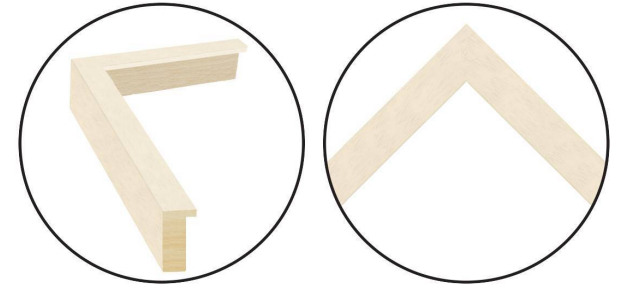

# WENDOVER ART GROUP

---

ITEM NUMBER : **WTFH1394**

TITLE : **Hidden Faces 6**

OUTWARD DIMENSION (W X H) : **13.5" x 15.5"**

FRAME (WIDTH X DEPTH) : **MC2325 | 1" x 2.13"**

FRAME FINISH : **Standard Frame**

**Pickled White**

DESCRIPTION :

**Giclee on Gallery Wrapped Canvas, Framed in Shadowbox,  
Hangs Horizontally and Vertically**