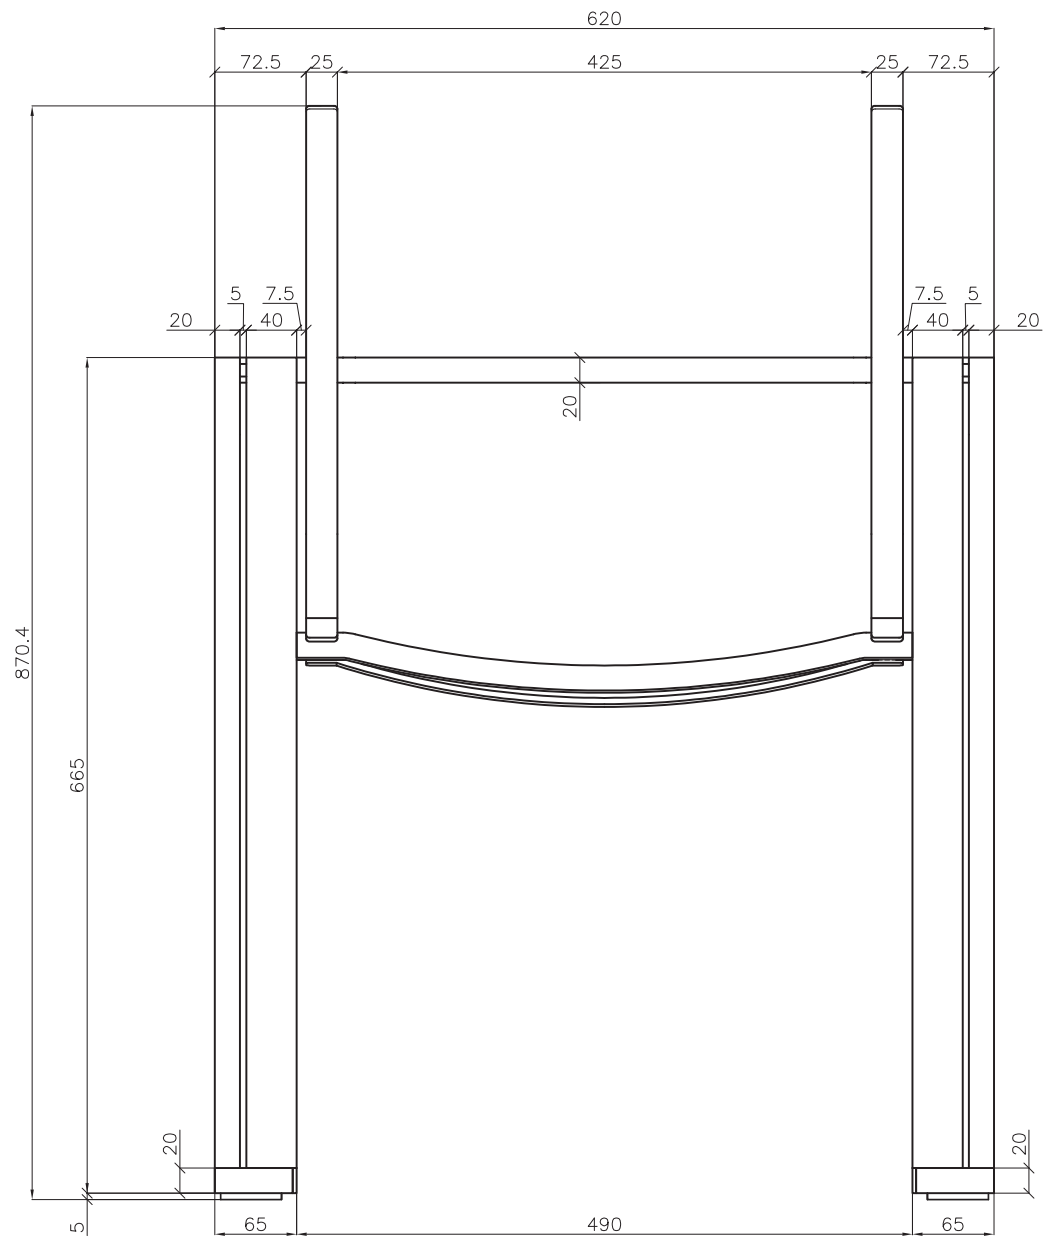

MUZE: POWDER COATING

Anthracite

MUZE: MESH

Anthracite

ISO VIEW

OASIQ	DWG.NO: FAE0A16-1A	TITLE : ISO VIEW	DIM EXT: 563.2x620x870.4 MM.	MATERIAL: AL+SS304	DRAWN BY : NATEE	FINISH DATE		ISO
						PREPAR DATE: 04-10-17	NAT	SCALE : 1:1
						BEGIN DATE : 04-10-17	NAT	P. 1

FRONT VIEW

OASIQ	DWG.NO: FAEOA16-1A	TITLE : FRONT VIEW	DIM EXT: 563.2x620x870.4 MM.	MATERIAL: AL+SS304	DRAWN BY : NATEE	FINISH DATE		EF
						PREPAR DATE: 04-10-17	NAT	SCALE : 1:1
						BEGIN DATE : 04-10-17	NAT	⊕

SIDE VIEW

OASIQ	DWG.NO: FAE0A16-1A	TITLE : SIDE VIEW	DIM EXT: 563.2x620x870.4 MM.	MATERIAL: AL+SS304	DRAWN BY : NATEE	FINISH DATE		ES
						PREPAR DATE: 04-10-17	NAT	SCALE : 1:1
						BEGIN DATE : 04-10-17	NAT	⊕

TOP VIEW

OASIQ	DWG.NO: FAE0A16-1A	TITLE : TOP VIEW	DIM EXT: 563.2x620x870.4 MM.	MATERIAL: AL+SS304	DRAWN BY : NATEE	FINISH DATE		ET
						PREPAR DATE: 04-10-17	NAT	SCALE : 1:1
						BEGIN DATE : 04-10-17	NAT	⊕