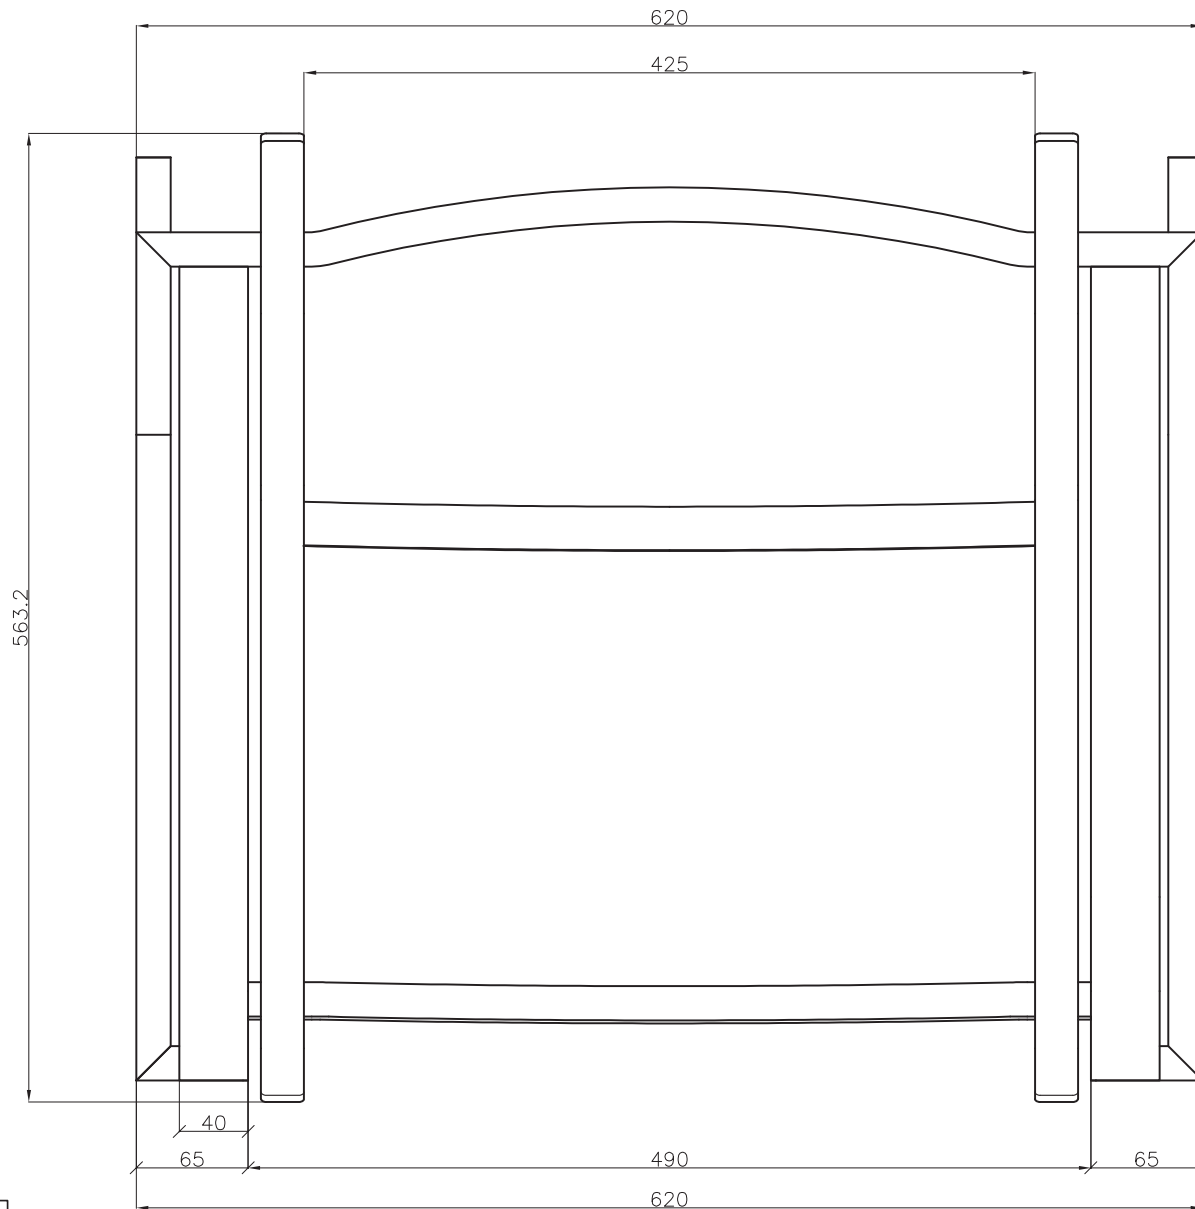

MUZE: POWDER COATING

Anthracite

MUZE: MESH

Anthracite

ISO VIEW

OASIQ	DWG.NO: FAE0A16-1A	TITLE : ISO VIEW	DIM EXT: 563.2x620x870.4 MM.	MATERIAL: AL+SS304	DRAWN BY : NATEE	FINISH DATE		ISO
						PREPAR DATE: 04-10-17	NAT	SCALE : 1:1
						BEGIN DATE : 04-10-17	NAT	P. 1

FRONT VIEW

OASIQ	DWG.NO: FAEOA16-1A	TITLE : FRONT VIEW	DIM EXT: 563.2x620x870.4 MM.	MATERIAL: AL+SS304	DRAWN BY : NATEE	FINISH DATE		EF
						PREPAR DATE: 04-10-17	NAT	SCALE : 1:1
						BEGIN DATE : 04-10-17	NAT	⊕

SIDE VIEW

OASIQ	DWG.NO: FAE0A16-1A	TITLE : SIDE VIEW	DIM EXT: 563.2x620x870.4 MM.	MATERIAL: AL+SS304	DRAWN BY : NATEE	FINISH DATE		ES
						PREPAR DATE: 04-10-17	NAT	SCALE : 1:1
						BEGIN DATE : 04-10-17	NAT	⊕

TOP VIEW

OASIQ	DWG.NO: FAE0A16-1A	TITLE : TOP VIEW	DIM EXT: 563.2x620x870.4 MM.	MATERIAL: AL+SS304	DRAWN BY : NATEE	FINISH DATE		ET
						PREPAR DATE: 04-10-17	NAT	SCALE : 1:1
						BEGIN DATE : 04-10-17	NAT	⊕