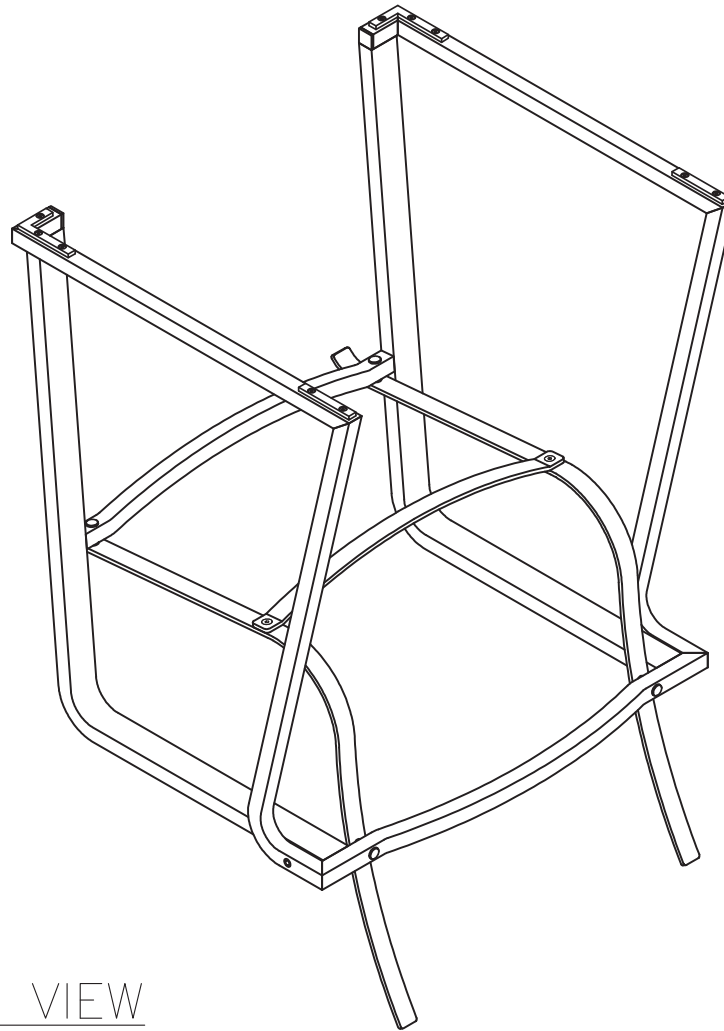

MUZE: POWDER COATING

Anthracite

MUZE: MESH

Anthracite

ISO VIEW

OASIQ	DWG.NO: FAE0A16-1A	TITLE : ISO VIEW	DIM EXT: 563.2x620x870.4 MM.	MATERIAL: AL+SS304	DRAWN BY : NATEE	FINISH DATE		ISO
						PREPAR DATE: 04-10-17	NAT	SCALE : 1:1
						BEGIN DATE : 04-10-17	NAT	P. 1

FRONT VIEW

OASIQ	DWG.NO: FAEOA16-1A	TITLE : FRONT VIEW	DIM EXT: 563.2x620x870.4 MM.	MATERIAL: AL+SS304	DRAWN BY : NATEE	FINISH DATE		EF
						PREPAR DATE: 04-10-17	NAT	SCALE : 1:1
						BEGIN DATE : 04-10-17	NAT	⊕

SIDE VIEW

OASIQ	DWG.NO: FAE0A16-1A	TITLE : SIDE VIEW	DIM EXT: 563.2x620x870.4 MM.	MATERIAL: AL+SS304	DRAWN BY : NATEE	FINISH DATE		ES
						PREPAR DATE: 04-10-17	NAT	SCALE : 1:1
						BEGIN DATE : 04-10-17	NAT	⊕

TOP VIEW

OASIQ	DWG.NO: FAE0A16-1A	TITLE : TOP VIEW	DIM EXT: 563.2x620x870.4 MM.	MATERIAL: AL+SS304	DRAWN BY : NATEE	FINISH DATE		ET
						PREPAR DATE: 04-10-17	NAT	SCALE : 1:1
						BEGIN DATE : 04-10-17	NAT	⊕