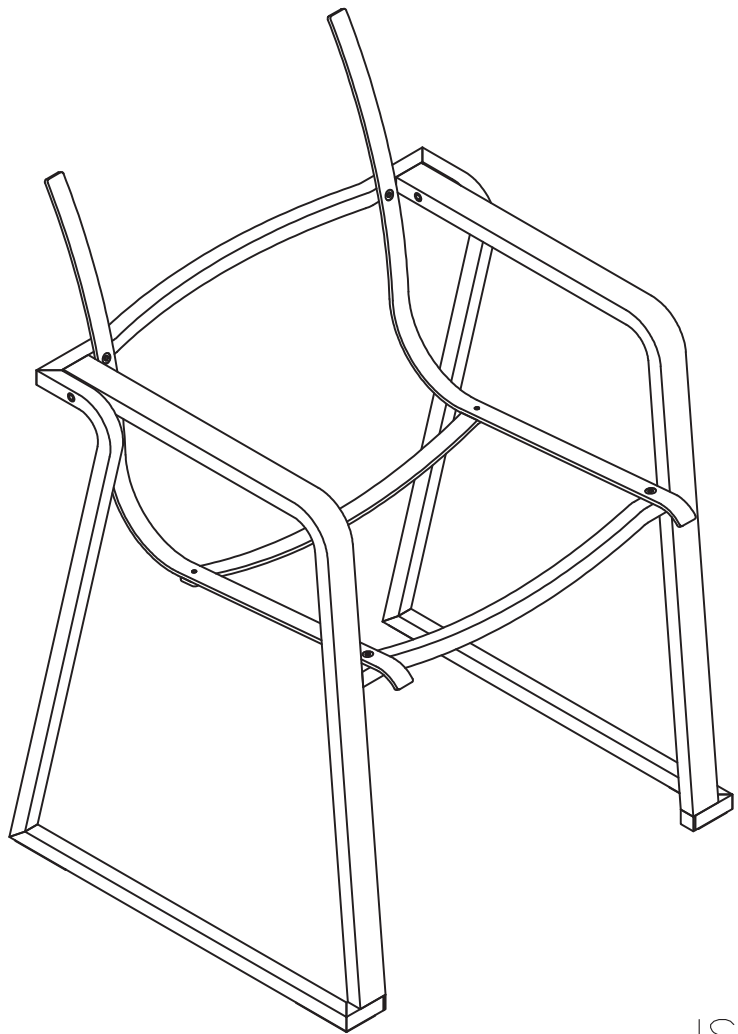

MUZE: POWDER COATING

Anthracite

MUZE: MESH

Anthracite

ISO VIEW

OASIQ	DWG.NO: FAE0A16-1A	TITLE : ISO VIEW	DIM EXT: 563.2x620x870.4 MM.	MATERIAL: AL+SS304	DRAWN BY : NATEE	FINISH DATE		ISO
						PREPAR DATE: 04-10-17	NAT	SCALE : 1:1
						BEGIN DATE : 04-10-17	NAT	P. 1

FRONT VIEW

OASIQ	DWG.NO: FAEOA16-1A	TITLE : FRONT VIEW	DIM EXT: 563.2x620x870.4 MM.	MATERIAL: AL+SS304	DRAWN BY : NATEE	FINISH DATE		EF
						PREPAR DATE: 04-10-17	NAT	SCALE : 1:1
						BEGIN DATE : 04-10-17	NAT	⊕

SIDE VIEW

OASIQ	DWG.NO: FAE0A16-1A	TITLE : SIDE VIEW	DIM EXT: 563.2x620x870.4 MM.	MATERIAL: AL+SS304	DRAWN BY : NATEE	FINISH DATE		ES
						PREPAR DATE: 04-10-17	NAT	SCALE : 1:1
						BEGIN DATE : 04-10-17	NAT	⊕

TOP VIEW

OASIQ	DWG.NO: FAE0A16-1A	TITLE : TOP VIEW	DIM EXT: 563.2x620x870.4 MM.	MATERIAL: AL+SS304	DRAWN BY : NATEE	FINISH DATE		ET
						PREPAR DATE: 04-10-17	NAT	SCALE : 1:1
						BEGIN DATE : 04-10-17	NAT	⊕