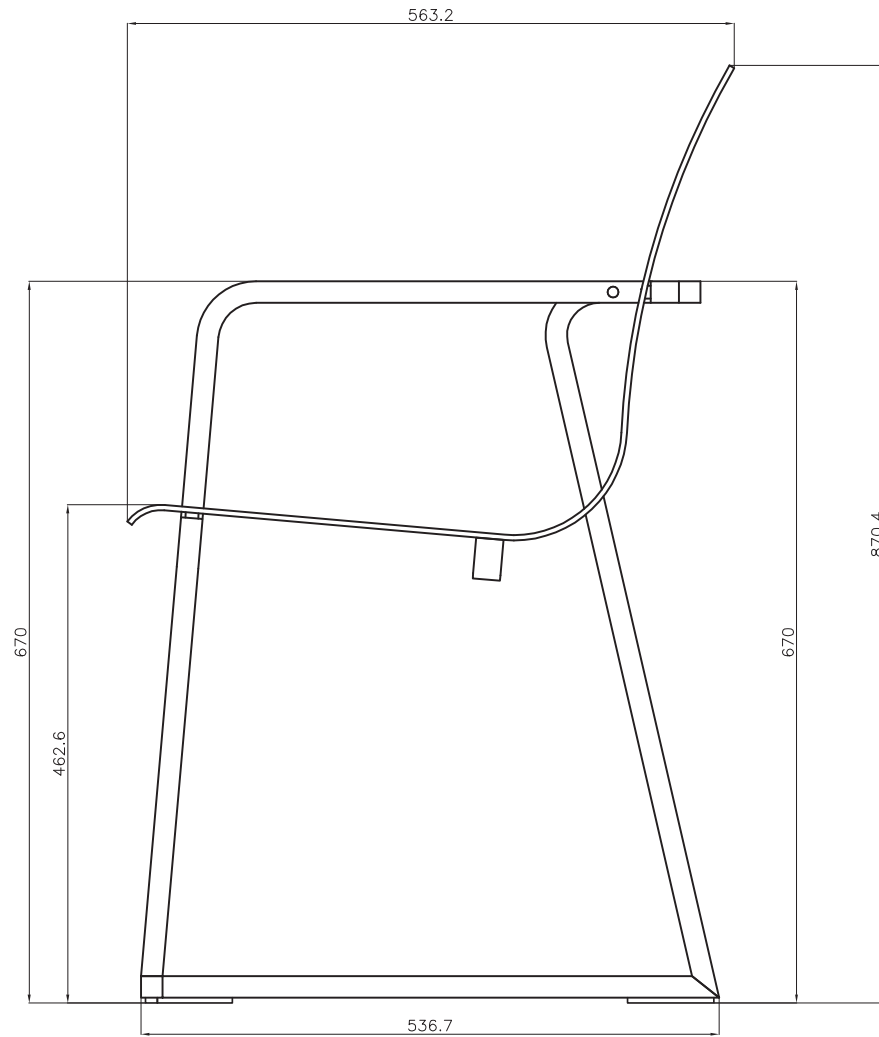

MUZE: POWDER COATING

Anthracite

MUZE: MESH

Anthracite

ISO VIEW

OASIQ	DWG.NO: FAE0A16-1A	TITLE : ISO VIEW	DIM EXT: 563.2x620x870.4 MM.	MATERIAL: AL+SS304	DRAWN BY : NATEE	FINISH DATE		ISO
						PREPAR DATE: 04-10-17	NAT	SCALE : 1:1
						BEGIN DATE : 04-10-17	NAT	P. 1

FRONT VIEW

OASIQ	DWG.NO: FAEOA16-1A	TITLE : FRONT VIEW	DIM EXT: 563.2x620x870.4 MM.	MATERIAL: AL+SS304	DRAWN BY : NATEE	FINISH DATE		EF
						PREPAR DATE: 04-10-17	NAT	SCALE : 1:1
						BEGIN DATE : 04-10-17	NAT	⊕

SIDE VIEW

OASIQ	DWG.NO: FAE0A16-1A	TITLE : SIDE VIEW	DIM EXT: 563.2x620x870.4 MM.	MATERIAL: AL+SS304	DRAWN BY : NATEE	FINISH DATE		ES
						PREPAR DATE: 04-10-17	NAT	SCALE : 1:1
						BEGIN DATE : 04-10-17	NAT	⊕

TOP VIEW

OASIQ	DWG.NO: FAE0A16-1A	TITLE : TOP VIEW	DIM EXT: 563.2x620x870.4 MM.	MATERIAL: AL+SS304	DRAWN BY : NATEE	FINISH DATE		ET
						PREPAR DATE: 04-10-17	NAT	SCALE : 1:1
						BEGIN DATE : 04-10-17	NAT	⊕