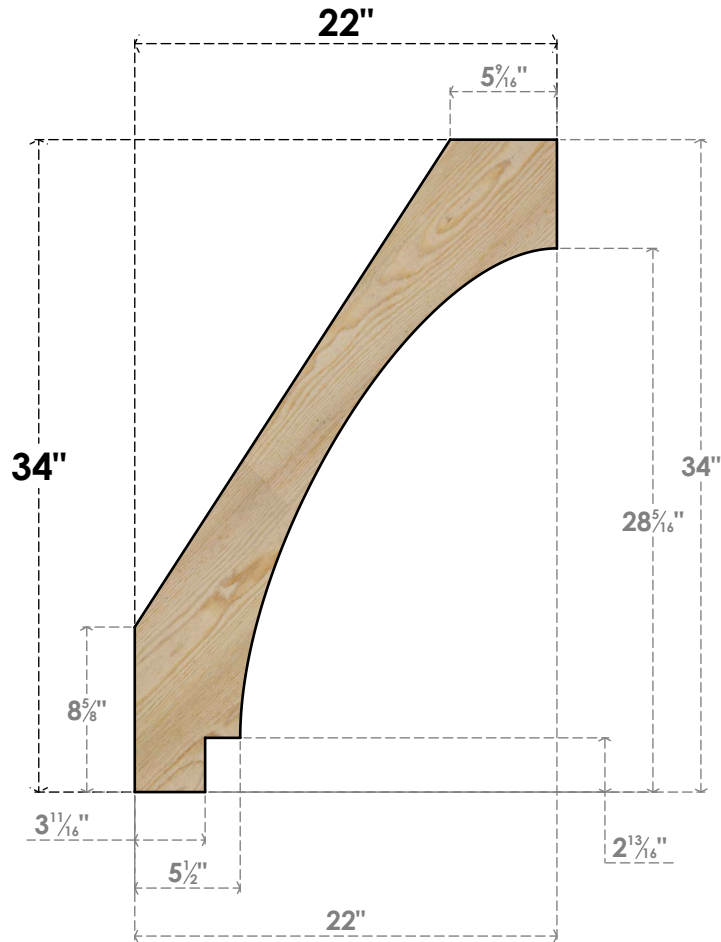

BRC06X22X34IMP00RDF

6"W X 22"D X 34"H IMPERIAL ROUGH SAWN BRACE, DOUGLAS FIR

SIDE

FRONT

EKENA MILLWORK
 2300 WEST MAIN ST.
 CLARKSVILLE, TX 75426
 TOLL FREE: 866-607-0453
 WWW.EKENAMILLWORK.COM

NOTES

1. INSTALLATION TO BE COMPLETED IN ACCORDANCE WITH MANUFACTURER'S SPECIFICATIONS.
2. DRAWING MAY NOT BE TO SCALE
3. THIS DRAWING IS INTENDED FOR DESIGN AND PLANNING PURPOSES ONLY.
4. ALL INFORMATION CONTAINED HEREIN WAS CURRENT AT THE TIME OF DEVELOPMENT BUT MUST BE REVIEWED AND APPROVED BY THE PRODUCT MANUFACTURER TO BE CONSIDERED ACCURATE.
5. PRODUCTS ARE NOT KILN DRIED. THIS ITEM IS UNIQUE AND WILL CONTAIN THE NATURAL VARIATIONS THAT THE WOOD SPECIES OFFERS. THIS MAY RESULT IN VARIATIONS UP TO 1/4"