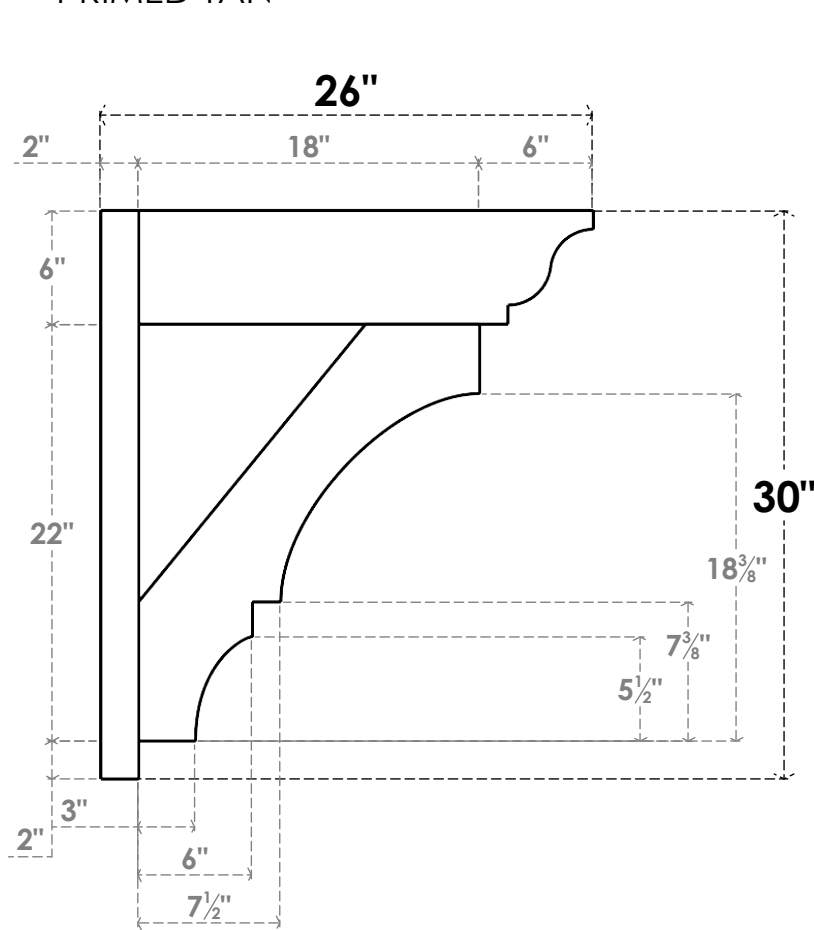

ITEM NUMBER: OUTUROC060X080X26000X30000X060X020X060BOA04RCPR

6"W TOP X 8"W BACK X 26"D X 30"H X 6"T TOP X 2"T BACK TIMBERTHANE ROUGH CEDAR BALBOA FAUX WOOD OPEN OUTLOOKER, TRADITIONAL TOP AND BLOCK BACK, 6"W CLOSED BRACE, PRIMED TAN

SIDE PROFILE

FRONT PROFILE

ISOMETRIC

EKENA MILLWORK
2300 WEST MAIN ST.
CLARKSVILLE, TX 75426
TOLL FREE: 866-607-0453
WWW.EKENAMILLWORK.COM

NOTES

1. INSTALLATION TO BE COMPLETED IN ACCORDANCE WITH MANUFACTURER'S SPECIFICATIONS.
2. DRAWING MAY NOT BE TO SCALE
3. THIS DRAWING IS INTENDED FOR DESIGN AND PLANNING PURPOSES ONLY.
4. ALL INFORMATION CONTAINED HEREIN WAS CURRENT AT THE TIME OF DEVELOPMENT BUT MUST BE REVIEWED AND APPROVED BY THE PRODUCT MANUFACTURER TO BE CONSIDERED ACCURATE.
5. TIMBERTHANE ARCHITECTURAL PRODUCTS ARE MADE FROM HIGH DENSITY URETHANE AND COME FACTORY PRIMED