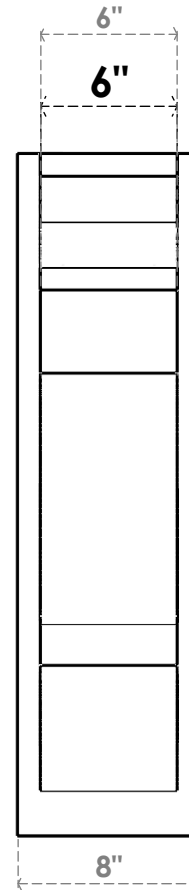

ITEM NUMBER: OUTUROC060X080X26000X30000X060X020X060BOA04RCPR

6"W TOP X 8"W BACK X 26"D X 30"H X 6"T TOP X 2"T BACK TIMBERTHANE ROUGH CEDAR BALBOA FAUX WOOD OPEN OUTLOOKER, TRADITIONAL TOP AND BLOCK BACK, 6"W CLOSED BRACE, PRIMED TAN

SIDE PROFILE

FRONT PROFILE

ISOMETRIC

EKENA MILLWORK
2300 WEST MAIN ST.
CLARKSVILLE, TX 75426
TOLL FREE: 866-607-0453
WWW.EKENAMILLWORK.COM

NOTES

1. INSTALLATION TO BE COMPLETED IN ACCORDANCE WITH MANUFACTURER'S SPECIFICATIONS.
2. DRAWING MAY NOT BE TO SCALE
3. THIS DRAWING IS INTENDED FOR DESIGN AND PLANNING PURPOSES ONLY.
4. ALL INFORMATION CONTAINED HEREIN WAS CURRENT AT THE TIME OF DEVELOPMENT BUT MUST BE REVIEWED AND APPROVED BY THE PRODUCT MANUFACTURER TO BE CONSIDERED ACCURATE.
5. TIMBERTHANE ARCHITECTURAL PRODUCTS ARE MADE FROM HIGH DENSITY URETHANE AND COME FACTORY PRIMED