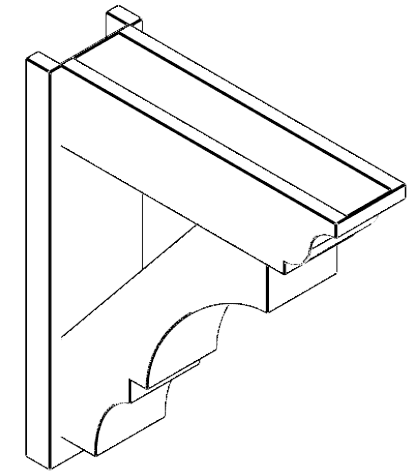

ITEM NUMBER: OUTUROC060X080X26000X30000X060X020X060BOA04RCPR

6"W TOP X 8"W BACK X 26"D X 30"H X 6"T TOP X 2"T BACK TIMBERTHANE ROUGH CEDAR BALBOA FAUX WOOD OPEN OUTLOOKER, TRADITIONAL TOP AND BLOCK BACK, 6"W CLOSED BRACE, PRIMED TAN

SIDE PROFILE

FRONT PROFILE

ISOMETRIC

EKENA MILLWORK
2300 WEST MAIN ST.
CLARKSVILLE, TX 75426
TOLL FREE: 866-607-0453
WWW.EKENAMILLWORK.COM

NOTES

1. INSTALLATION TO BE COMPLETED IN ACCORDANCE WITH MANUFACTURER'S SPECIFICATIONS.
2. DRAWING MAY NOT BE TO SCALE
3. THIS DRAWING IS INTENDED FOR DESIGN AND PLANNING PURPOSES ONLY.
4. ALL INFORMATION CONTAINED HEREIN WAS CURRENT AT THE TIME OF DEVELOPMENT BUT MUST BE REVIEWED AND APPROVED BY THE PRODUCT MANUFACTURER TO BE CONSIDERED ACCURATE.
5. TIMBERTHANE ARCHITECTURAL PRODUCTS ARE MADE FROM HIGH DENSITY URETHANE AND COME FACTORY PRIMED