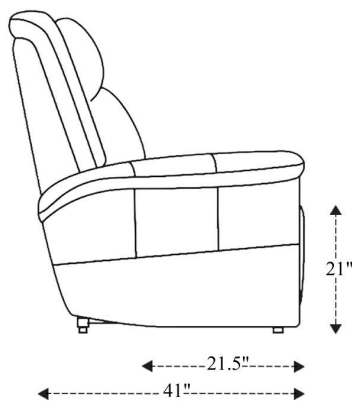

MEAS-812P3Z

Zero Gravity Power Recliner P3

Overall Dimensions	39.75" x 41" x 44"
Overall Width	39.75"
Overall Depth	41"
Overall Height	44"
Overall Weight	140.4 lbs.
Fully Reclined	71"
Distance from Wall	10.5"
Back of Seat to end of Chaise	42"
Leg Height <small>(Distance from Foot Rest to Floor in Full Recline)</small>	26"
Head Height <small>(Distance from Headrest to Floor in Full Recline)</small>	28"

Seat Width	22"
Seat Depth	21.5"
Seat Height	21"
Arm Width	9"
Arm Depth	21"
Arm Height	26"
Back Width	29"
Back Height	28"
Headrest Extended from Back	5"