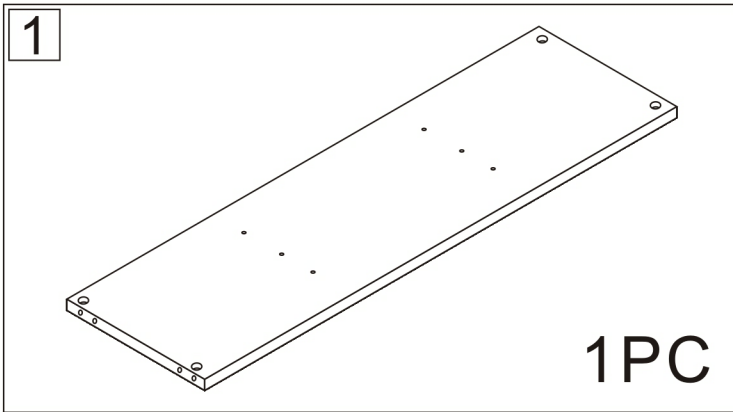

Bathroom cabinet

2 Persons

L996*W475*H450MM

Installation Instructions

Notes: Don't tighten screws completely at first, just in case parts were assembled wrongly and need disassemble. Tighten screws at last when all parts are put together.

Disassembly and installation of accessories

A 48PCS  15*10mm	B 48PCS  6*28mm	C 57PCS  3.5*14mm	D 12PCS  3.5*30mm	E 10PCS  7*38mm	F 4PCS  8*30mm	G 4PCS  4*18	H 2PCS  128 handles	
I 4PCS  Three-section Rail	J 4PCS  Expansion screw	L 2PCS  Corner code	M 2PCS  Pendant					

Bx1

Bx1

B	48PCS
	
6*28mm	

2

Ix4

I ₁	4PCS
Three-section Rail	

3

C	8PCS
3.5*14mm	