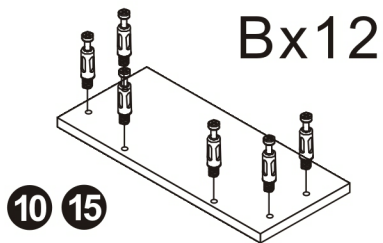

Disassembly and installation of accessories

A 48PCS  15*10mm	B 48PCS  6*28mm	C 57PCS  3.5*14mm	D 12PCS  3.5*30mm	E 10PCS  7*38mm	F 4PCS  8*30mm	G 4PCS  4*18	H 2PCS  128 handles	
I 4PCS  Three-section Rail	J 4PCS  Expansion screw	L 2PCS  Corner code	M 2PCS  Pendant					

Bx6

Bx2

Bx6

Bx4

Bx12

Bx4

Bx4

Bx2

Bx1

Bx1

B	48PCS
	
6*28mm	

2

Ix4

I ₁	4PCS
Three-section Rail	

3

C	8PCS
3.5*14mm	

I ₁	4PCS
12 inch Three-section Rail	

4

A	4PCS
	
15*10mm	

5

E	6PCS
	
7*38mm	

6

E	4PCS
	
7*38mm	

7