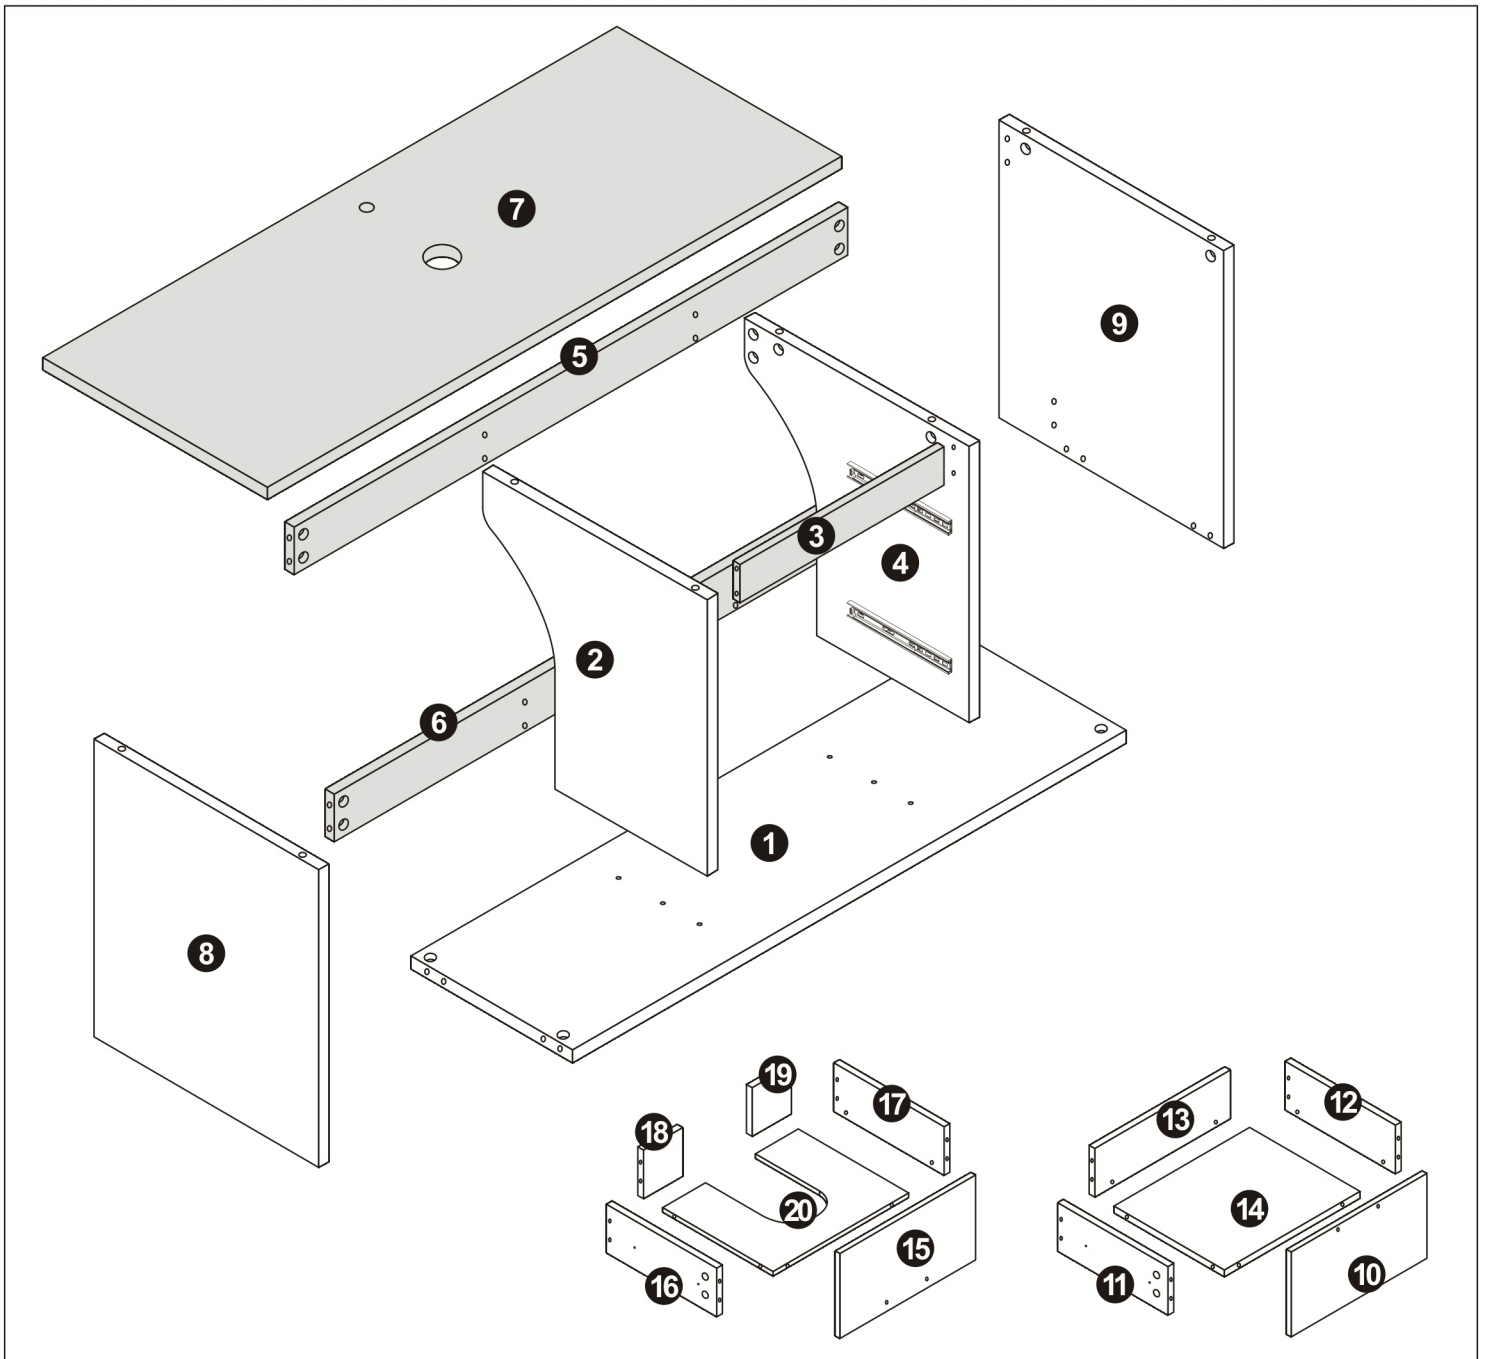

Bathroom cabinet

2 Persons

L996*W475*H450MM

Installation Instructions

Notes: Don't tighten screws completely at first, just in case parts were assembled wrongly and need disassemble. Tighten screws at last when all parts are put together.

Disassembly and installation of accessories

A 48PCS  15*10mm	B 48PCS  6*28mm	C 57PCS  3.5*14mm	D 12PCS  3.5*30mm	E 10PCS  7*38mm	F 4PCS  8*30mm	G 4PCS  4*18	H 2PCS  128 handles	
I 4PCS  Three-section Rail	J 4PCS  Expansion screw	L 2PCS  Corner code	M 2PCS  Pendant					

Bx1

Bx1

B	48PCS
	
6*28mm	

2

Ix4

I ₁	4PCS
Three-section Rail	

3

C	8PCS
3.5*14mm	