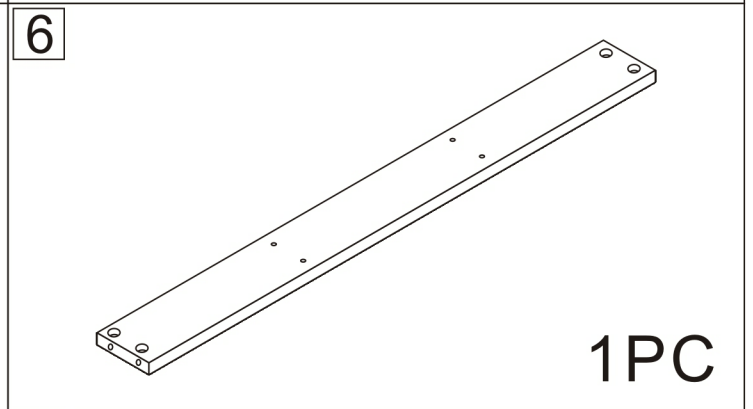

Bathroom cabinet

2 Persons

L996*W475*H450MM

Installation Instructions

Notes: Don't tighten screws completely at first, just in case parts were assembled wrongly and need disassemble. Tighten screws at last when all parts are put together.

Disassembly and installation of accessories

A 48PCS  15*10mm	B 48PCS  6*28mm	C 57PCS  3.5*14mm	D 12PCS  3.5*30mm	E 10PCS  7*38mm	F 4PCS  8*30mm	G 4PCS  4*18	H 2PCS  128 handles	
I 4PCS  Three-section Rail	J 4PCS  Expansion screw	L 2PCS  Corner code	M 2PCS  Pendant					

Bx1

Bx1

B	48PCS
	
6*28mm	

2

Ix4

I ₁	4PCS
Three-section Rail	

3

C	8PCS
3.5*14mm	