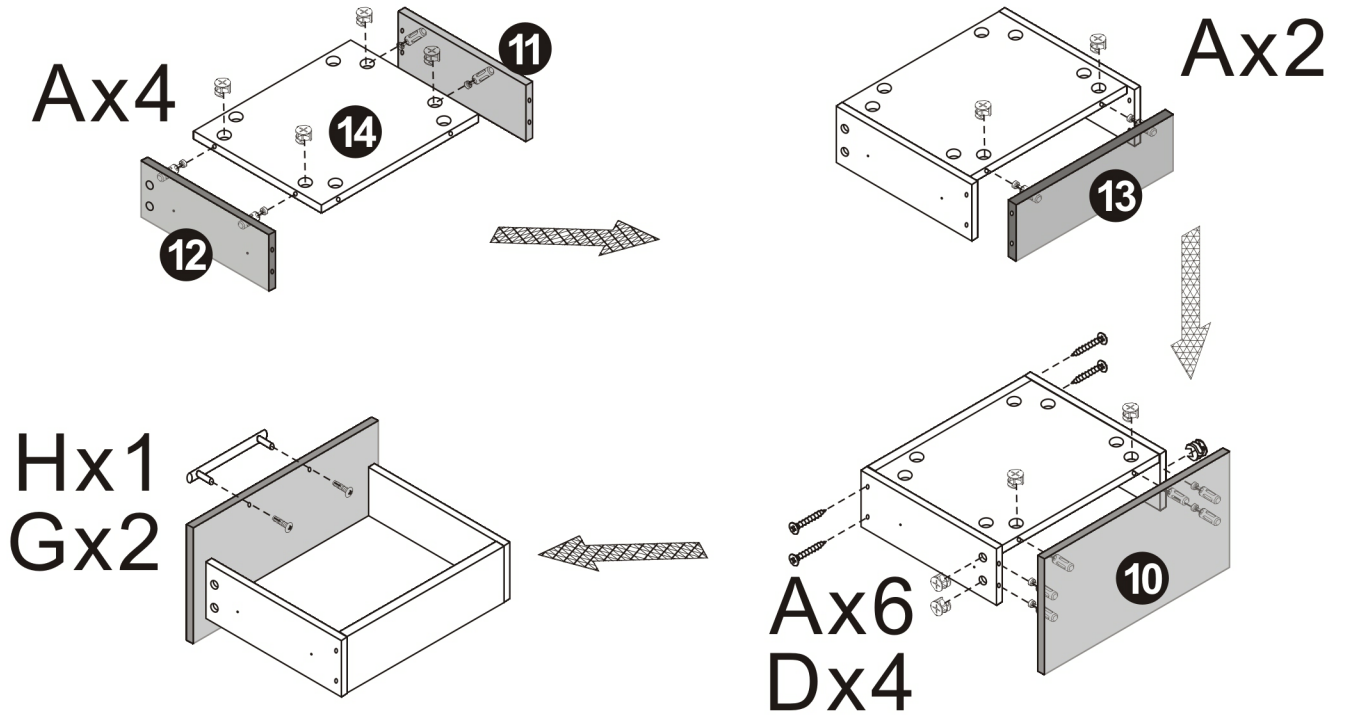

D	4PCS
	
3.5*30mm	

8

A	6PCS	F	2PCS
			
15*10mm		8*30mm	

9

A	6PCS	F	2PCS
			
15*10mm		8*30mm	

10

C	16PCS	L	2PCS
			
3.5*14mm		Corner code	

11

Cx10

C	10PCS	M	2PCS
			
3.5*14mm		Pendant	

A	8PCS
	
15*10mm	

13

A	12PCS	D	4PCS	G	2PCS	H	1PCS
							
15*10mm		3.5*30mm		4*18		128 handles	

14

A	12PCS	C	19PCS	D	4PCS	G	2PCS	H	1PCS	I	2PCS
15*10mm		3.5*14mm		3.5*30mm		4*18		128 handles		Three-section Rail	