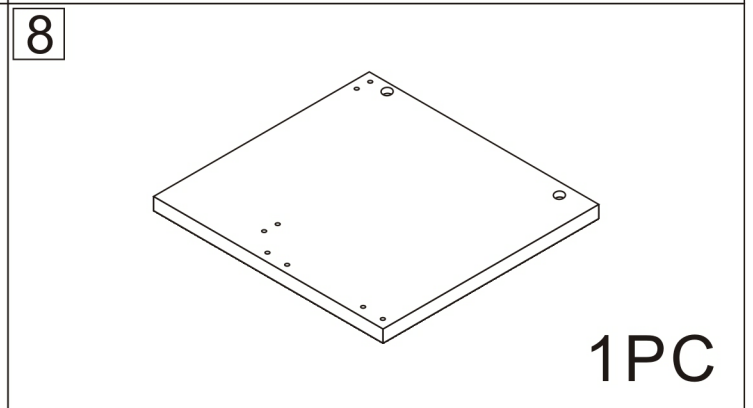

Bathroom cabinet

2 Persons

L996*W475*H450MM

Installation Instructions

Notes: Don't tighten screws completely at first, just in case parts were assembled wrongly and need disassemble. Tighten screws at last when all parts are put together.

Disassembly and installation of accessories

A 48PCS  15*10mm	B 48PCS  6*28mm	C 57PCS  3.5*14mm	D 12PCS  3.5*30mm	E 10PCS  7*38mm	F 4PCS  8*30mm	G 4PCS  4*18	H 2PCS  128 handles	
I 4PCS  Three-section Rail	J 4PCS  Expansion screw	L 2PCS  Corner code	M 2PCS  Pendant					

Bx1

Bx1

B	48PCS
	
6*28mm	

2

Ix4

I ₁	4PCS
Three-section Rail	

3

C	8PCS
3.5*14mm	