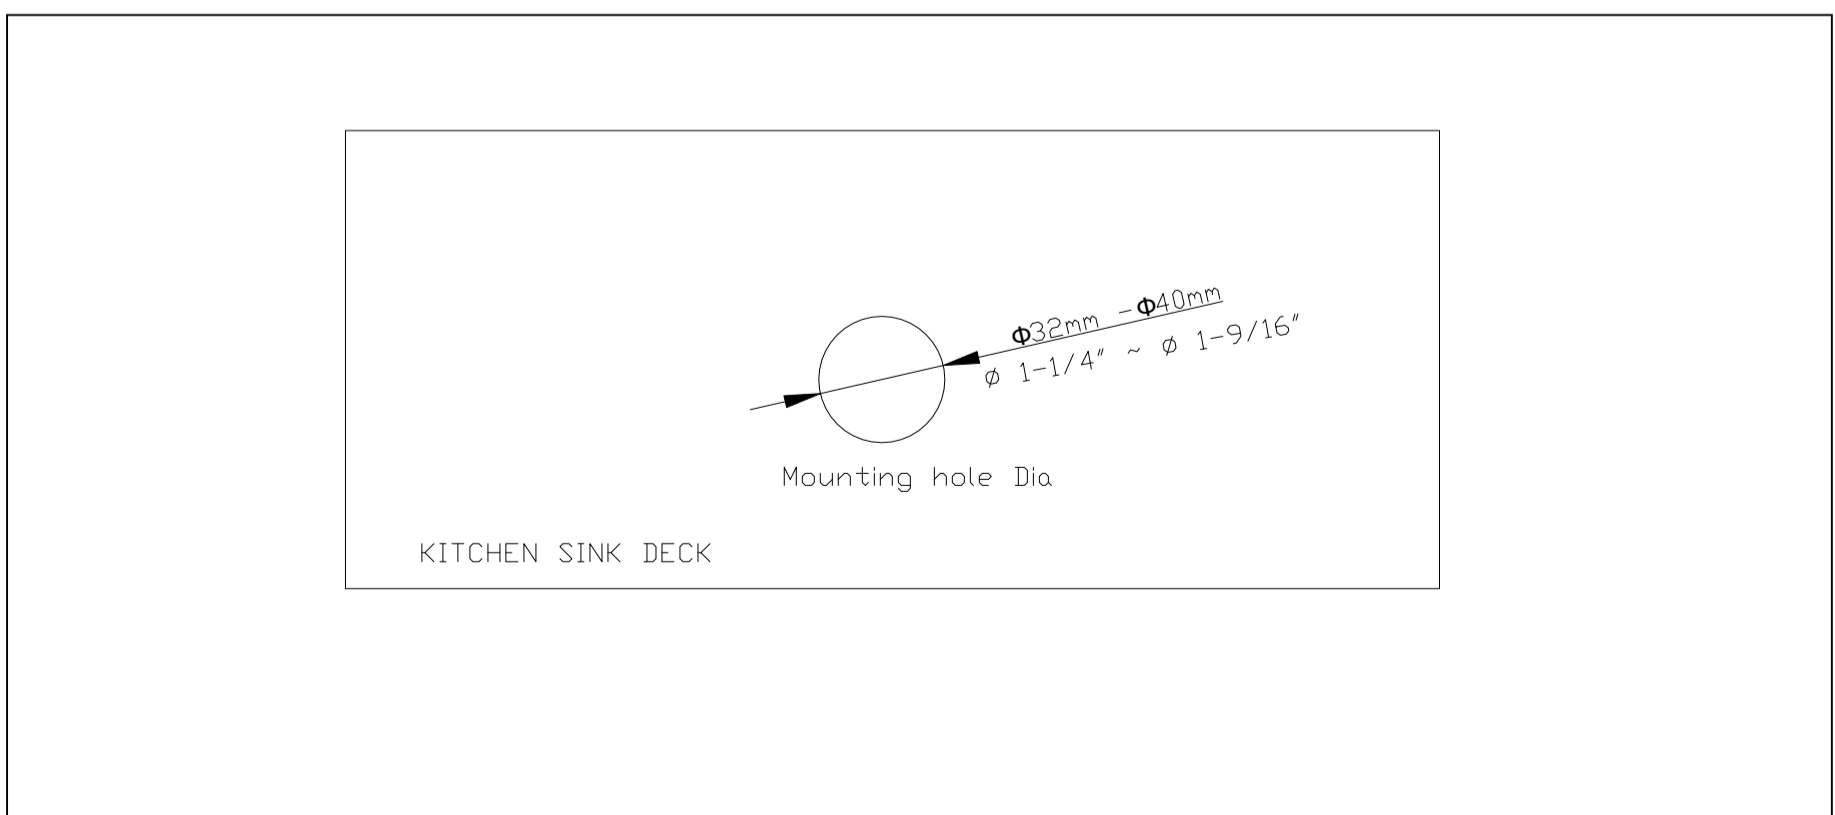

DATASHEET AND MEASUREMENT

**PRE-RINSE HIGH-ARC KITCHEN FAUCET
WITH LED THERMAL FUNCTION**

FUNCTIONS AND SPECIFICATION

Function	Kitchen Faucets	
Feature	LED thermal,Pre-Rinse, High-Arc	
Theme	Modern ,Contemporary	
Finish	Chrome Polish	
Installation Holes	One Hole	
Number of Handles	One	
Handle style	Lever	
Faucet Total Height	535mm [21-1/16 Inch]	
Spout Reach	205mm [8-1/16 Inch]	
Spout Height	155mm [6-1/8 Inch]	
Max deck thickness	30mm [1-3/16 Inch]	
Installation type	Deck mount	
Pullout spray	No	
Pullout direction	No	
Spout Type	Swivel	
Spout Swivel	360	
Valve Type	Ceramic disc	
Faucet Body Material	Brass	
Faucet Spray Material	ABS	
Spray function	Single function	
Handle Material	Zinc-Alloy	
Net Weight	2.3 KG [5.07 lbs]	
Gross Weight	2.8 KG [6.17 lbs]	
Working water press	0.2 ~0.8 Mpa	
Flow Rate	5.6L/M [1.5 GPM]	
Power	Water flow generator(turbine)	
LED Color changing		
Water temperature	< 28 °C	Blue color
Water temperature	28 °C~ 38 °C	Green color
Water temperature	> 38 °C	Red color
Packing box size	600mm(23-5/8") x 250mm(9-7/8") x 70 mm(2-3/4")	

DIMENSION

Mounting hole dimension

Max deck thickness

ACCESSORIES LIST

CODE	ITEM NAME	QTY	CODE	ITEM NAME	QTY
A	Faucet body	1PCS	B	LED spray	1PCS
C	Screen washer	1PCS	D	O-Ring	1PCS
E	Rubber washer	1PCS	F	Metal washer	1PCS
G	Threaded shank	1PCS	H	Lock nut	1PCS
I	screw	2PCS	J	Flexible hose	2PCS
K	Spray holder	1PCS	L	Spring	1PCS
M	Spray flexible hose	1PCS	N	Handle	1PCS