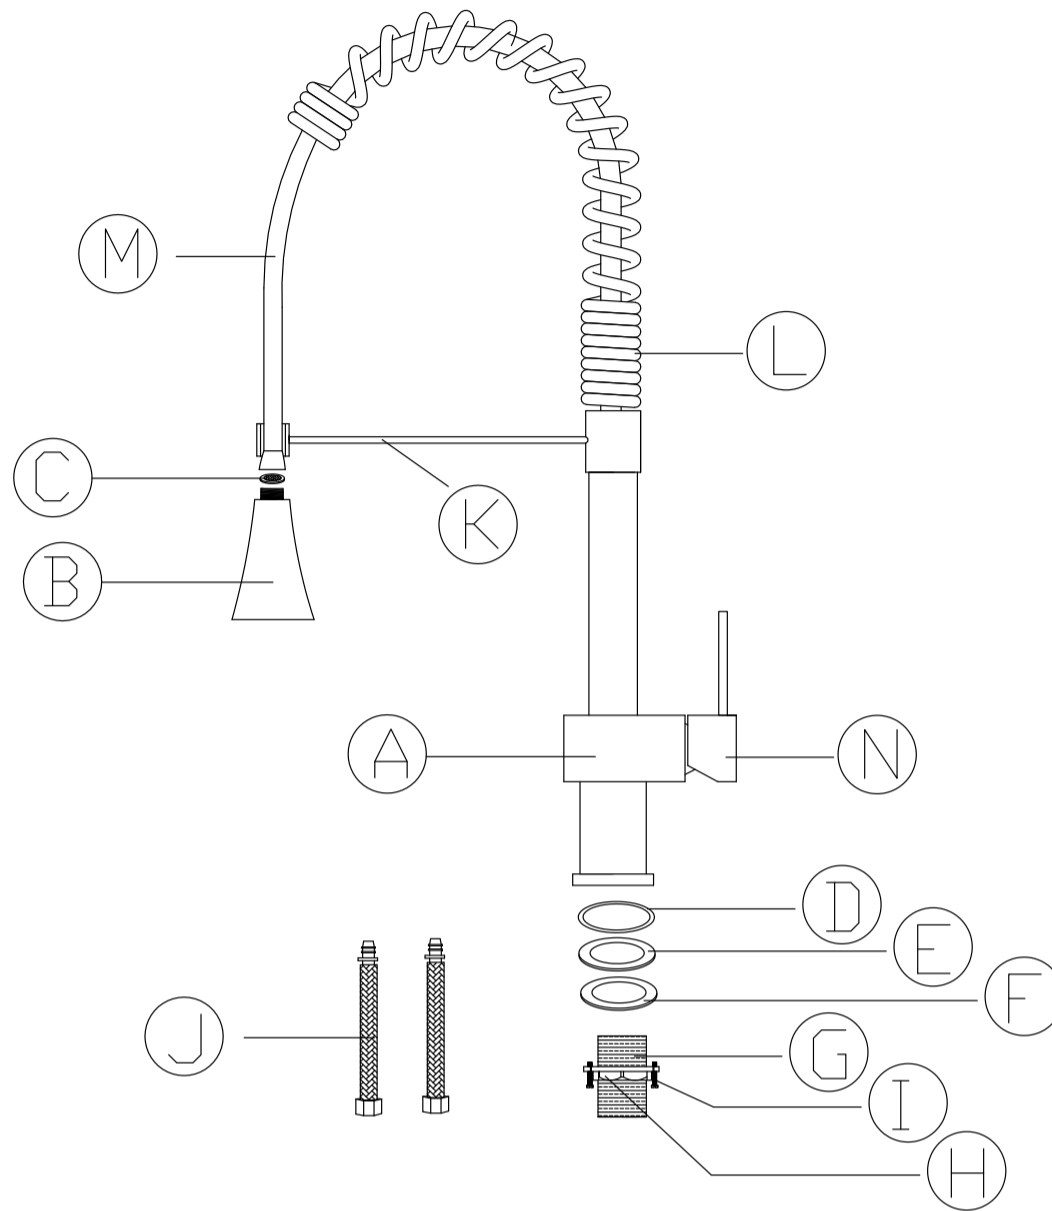

DATASHEET AND MEASUREMENT

**PRE-RINSE HIGH-ARC KITCHEN FAUCET
WITH LED THERMAL FUNCTION**

FUNCTIONS AND SPECIFICATION

Function	Kitchen Faucets	
Feature	LED thermal,Pre-Rinse, High-Arc	
Theme	Modern ,Contemporary	
Finish	Chrome Polish	
Installation Holes	One Hole	
Number of Handles	One	
Handle style	Lever	
Faucet Total Height	535mm [21-1/16 Inch]	
Spout Reach	205mm [8-1/16 Inch]	
Spout Height	155mm [6-1/8 Inch]	
Max deck thickness	30mm [1-3/16 Inch]	
Installation type	Deck mount	
Pullout spray	No	
Pullout direction	No	
Spout Type	Swivel	
Spout Swivel	360	
Valve Type	Ceramic disc	
Faucet Body Material	Brass	
Faucet Spray Material	ABS	
Spray function	Single function	
Handle Material	Zinc-Alloy	
Net Weight	2.3 KG [5.07 lbs]	
Gross Weight	2.8 KG [6.17 lbs]	
Working water press	0.2 ~0.8 Mpa	
Flow Rate	5.6L/M [1.5 GPM]	
Power	Water flow generator(turbine)	
LED Color changing		
Water temperature	< 28 °C	Blue color
Water temperature	28 °C~ 38 °C	Green color
Water temperature	> 38 °C	Red color
Packing box size	600mm(23-5/8") x 250mm(9-7/8") x 70 mm(2-3/4")	

DIMENSION

Mounting hole dimension

Max deck thickness

ACCESSORIES LIST

CODE	ITEM NAME	QTY	CODE	ITEM NAME	QTY
A	Faucet body	1PCS	B	LED spray	1PCS
C	Screen washer	1PCS	D	O-Ring	1PCS
E	Rubber washer	1PCS	F	Metal washer	1PCS
G	Threaded shank	1PCS	H	Lock nut	1PCS
I	screw	2PCS	J	Flexible hose	2PCS
K	Spray holder	1PCS	L	Spring	1PCS
M	Spray flexible hose	1PCS	N	Handle	1PCS