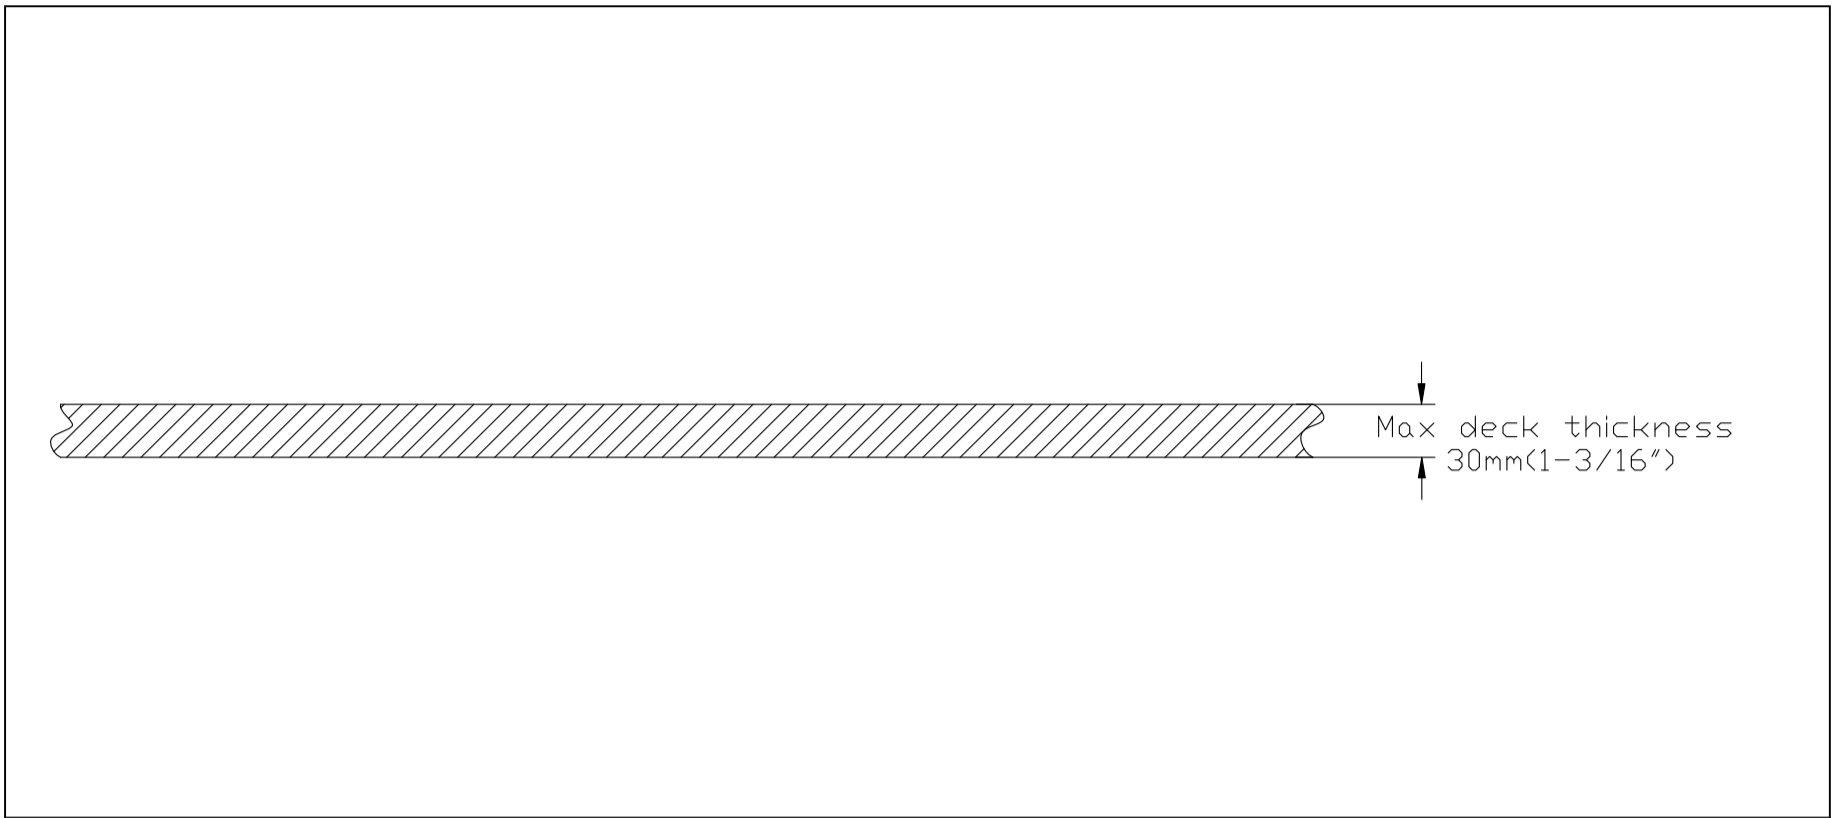

DATASHEET AND MEASUREMENT

**PRE-RINSE HIGH-ARC KITCHEN FAUCET
WITH LED THERMAL FUNCTION**

FUNCTIONS AND SPECIFICATION

Function	Kitchen Faucets	
Feature	LED thermal,Pre-Rinse, High-Arc	
Theme	Modern ,Contemporary	
Finish	Chrome Polish	
Installation Holes	One Hole	
Number of Handles	One	
Handle style	Lever	
Faucet Total Height	535mm [21-1/16 Inch]	
Spout Reach	205mm [8-1/16 Inch]	
Spout Height	155mm [6-1/8 Inch]	
Max deck thickness	30mm [1-3/16 Inch]	
Installation type	Deck mount	
Pullout spray	No	
Pullout direction	No	
Spout Type	Swivel	
Spout Swivel	360	
Valve Type	Ceramic disc	
Faucet Body Material	Brass	
Faucet Spray Material	ABS	
Spray function	Single function	
Handle Material	Zinc-Alloy	
Net Weight	2.3 KG [5.07 lbs]	
Gross Weight	2.8 KG [6.17 lbs]	
Working water press	0.2 ~0.8 Mpa	
Flow Rate	5.6L/M [1.5 GPM]	
Power	Water flow generator(turbine)	
LED Color changing		
Water temperature	< 28 °C	Blue color
Water temperature	28 °C~ 38 °C	Green color
Water temperature	> 38 °C	Red color
Packing box size	600mm(23-5/8") x 250mm(9-7/8") x 70 mm(2-3/4")	

DIMENSION

Mounting hole dimension

Max deck thickness

ACCESSORIES LIST

CODE	ITEM NAME	QTY	CODE	ITEM NAME	QTY
A	Faucet body	1PCS	B	LED spray	1PCS
C	Screen washer	1PCS	D	O-Ring	1PCS
E	Rubber washer	1PCS	F	Metal washer	1PCS
G	Threaded shank	1PCS	H	Lock nut	1PCS
I	screw	2PCS	J	Flexible hose	2PCS
K	Spray holder	1PCS	L	Spring	1PCS
M	Spray flexible hose	1PCS	N	Handle	1PCS