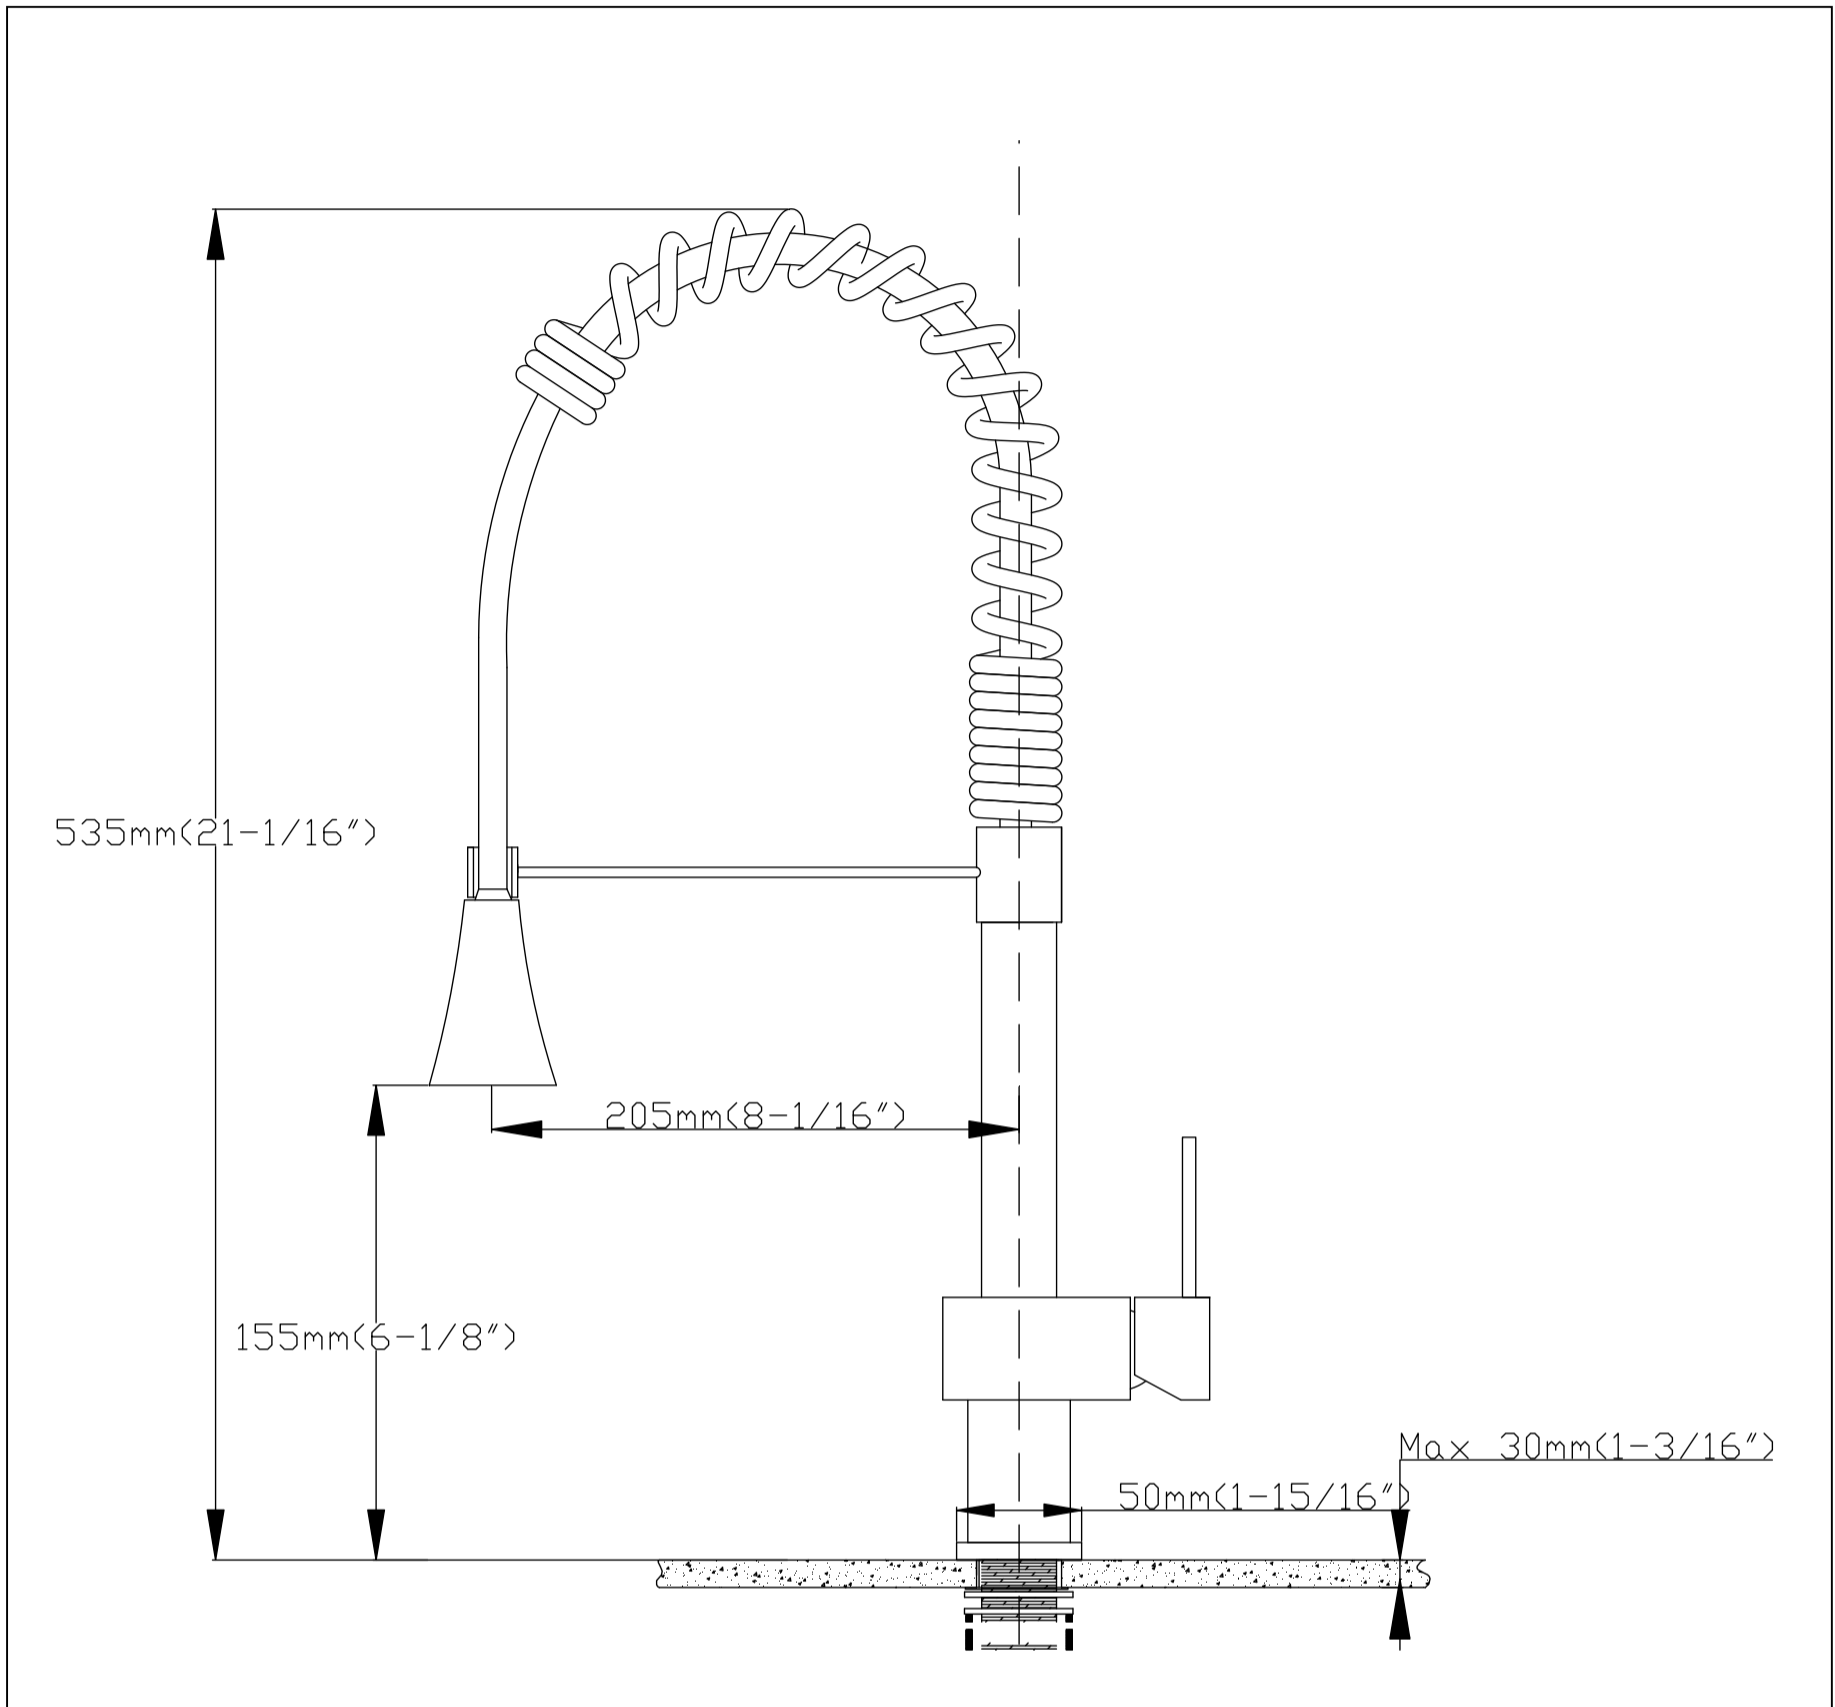

DATASHEET AND MEASUREMENT

**PRE-RINSE HIGH-ARC KITCHEN FAUCET
WITH LED THERMAL FUNCTION**

FUNCTIONS AND SPECIFICATION

Function	Kitchen Faucets	
Feature	LED thermal,Pre-Rinse, High-Arc	
Theme	Modern ,Contemporary	
Finish	Chrome Polish	
Installation Holes	One Hole	
Number of Handles	One	
Handle style	Lever	
Faucet Total Height	535mm [21-1/16 Inch]	
Spout Reach	205mm [8-1/16 Inch]	
Spout Height	155mm [6-1/8 Inch]	
Max deck thickness	30mm [1-3/16 Inch]	
Installation type	Deck mount	
Pullout spray	No	
Pullout direction	No	
Spout Type	Swivel	
Spout Swivel	360	
Valve Type	Ceramic disc	
Faucet Body Material	Brass	
Faucet Spray Material	ABS	
Spray function	Single function	
Handle Material	Zinc-Alloy	
Net Weight	2.3 KG [5.07 lbs]	
Gross Weight	2.8 KG [6.17 lbs]	
Working water press	0.2 ~0.8 Mpa	
Flow Rate	5.6L/M [1.5 GPM]	
Power	Water flow generator(turbine)	
LED Color changing		
Water temperature	< 28 °C	Blue color
Water temperature	28 °C~ 38 °C	Green color
Water temperature	> 38 °C	Red color
Packing box size	600mm(23-5/8") x 250mm(9-7/8") x 70 mm(2-3/4")	

DIMENSION

Mounting hole dimension

Max deck thickness

ACCESSORIES LIST

CODE	ITEM NAME	QTY	CODE	ITEM NAME	QTY
A	Faucet body	1PCS	B	LED spray	1PCS
C	Screen washer	1PCS	D	O-Ring	1PCS
E	Rubber washer	1PCS	F	Metal washer	1PCS
G	Threaded shank	1PCS	H	Lock nut	1PCS
I	screw	2PCS	J	Flexible hose	2PCS
K	Spray holder	1PCS	L	Spring	1PCS
M	Spray flexible hose	1PCS	N	Handle	1PCS