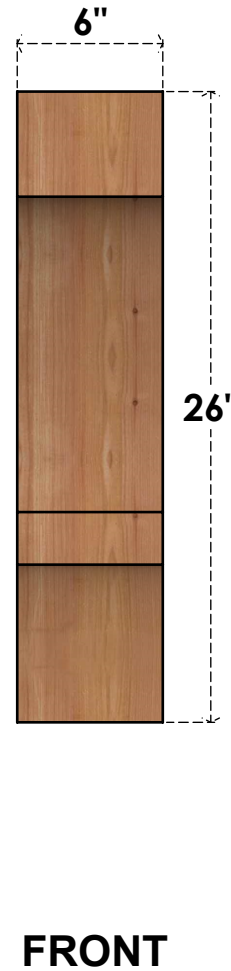

# BRC06X14X26BOA00RWR

6"W X 14"D X 26"H BALBOA ROUGH SAWN BRACE, WESTERN RED CEDAR

EKENA MILLWORK  
 2300 WEST MAIN ST.  
 CLARKSVILLE, TX 75426  
 TOLL FREE: 866-607-0453  
 WWW.EKENAMILLWORK.COM

### NOTES

1. INSTALLATION TO BE COMPLETED IN ACCORDANCE WITH MANUFACTURER'S SPECIFICATIONS.
2. DRAWING MAY NOT BE TO SCALE
3. THIS DRAWING IS INTENDED FOR DESIGN AND PLANNING PURPOSES ONLY.
4. ALL INFORMATION CONTAINED HEREIN WAS CURRENT AT THE TIME OF DEVELOPMENT BUT MUST BE REVIEWED AND APPROVED BY THE PRODUCT MANUFACTURER TO BE CONSIDERED ACCURATE.
5. PRODUCTS ARE NOT KILN DRIED. THIS ITEM IS UNIQUE AND WILL CONTAIN THE NATURAL VARIATIONS THAT THE WOOD SPECIES OFFERS. THIS MAY RESULT IN VARIATIONS UP TO 1/4"