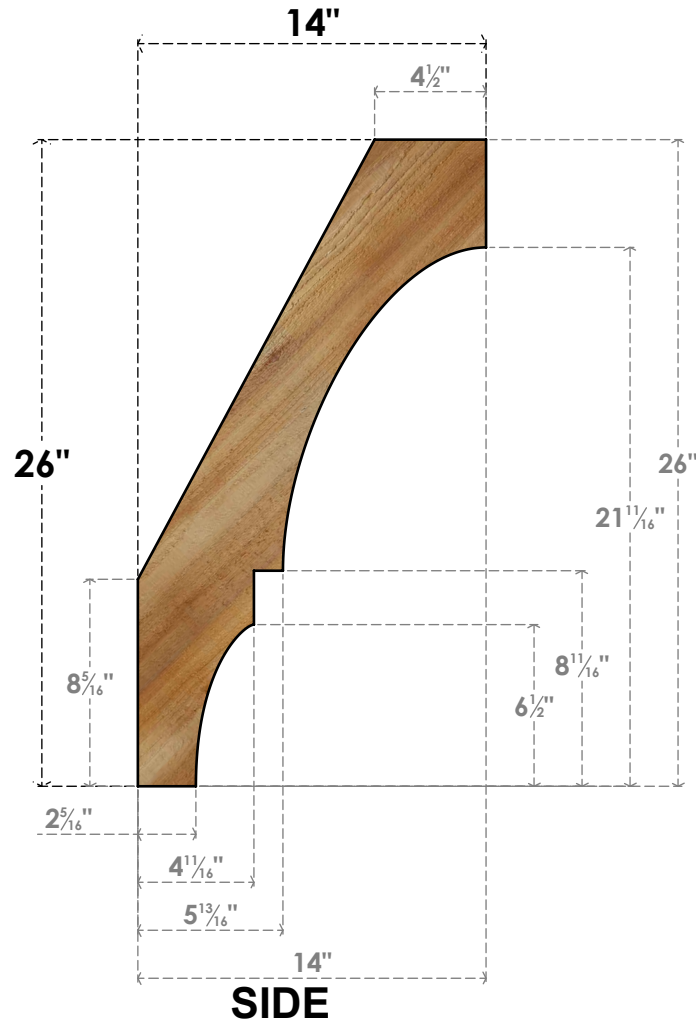

# BRC06X14X26BOA00RWR

6"W X 14"D X 26"H BALBOA ROUGH SAWN BRACE, WESTERN RED CEDAR

EKENA MILLWORK  
 2300 WEST MAIN ST.  
 CLARKSVILLE, TX 75426  
 TOLL FREE: 866-607-0453  
 WWW.EKENAMILLWORK.COM