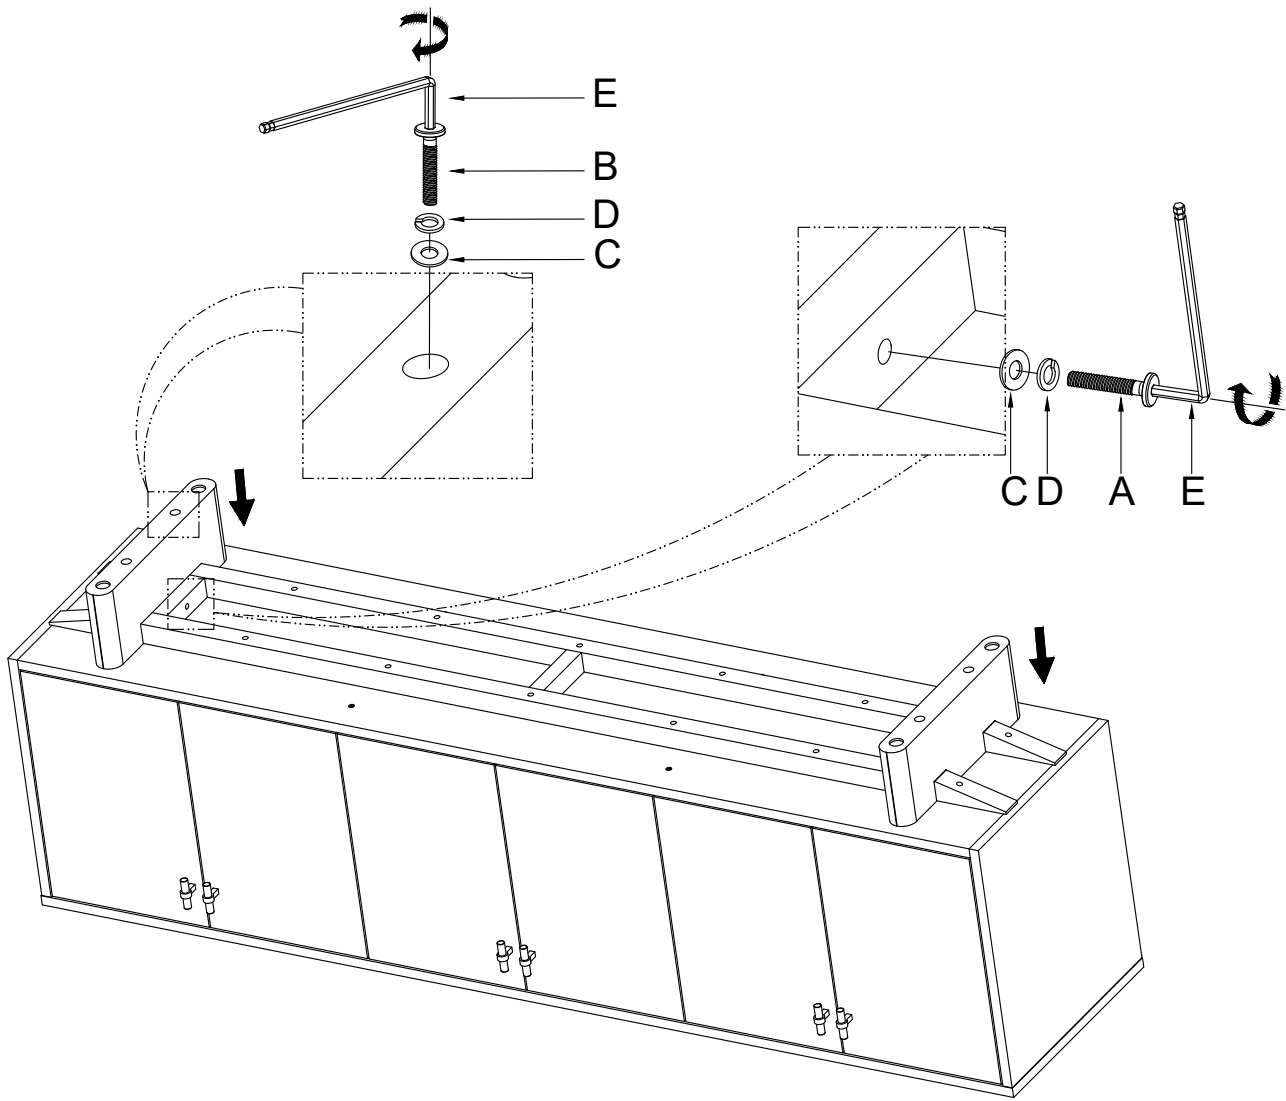

## HARDWARE LIST

HARDWARE LIST				
A		Bolt	M8 x 50mm	2
B		Bolt	M8 x 120mm	4
C		Washer	8 x 16mm	6
D		Lock Washer	8 mm	6
E		Allen Key	4mm	1
F		Cord Management	78mm	3

## COMPONENTS

1

2

3

4

5