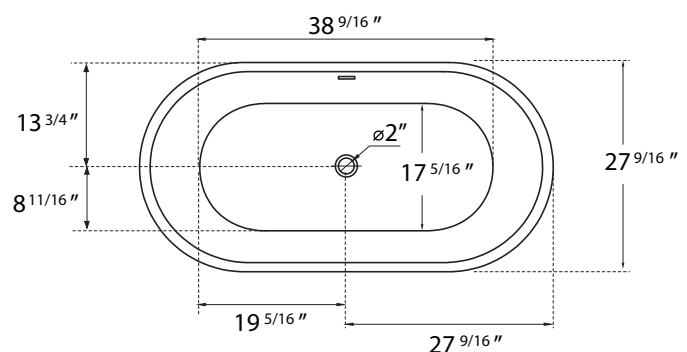

# DIMENSION DETAILS

#### Z32E4S-51"

ADJUSTABLE FOOT: 4 PCS

(Side View)

(Top View)

#### Z32E4S-55"

ADJUSTABLE FOOT: 4 PCS

(Side View)

(Top View)