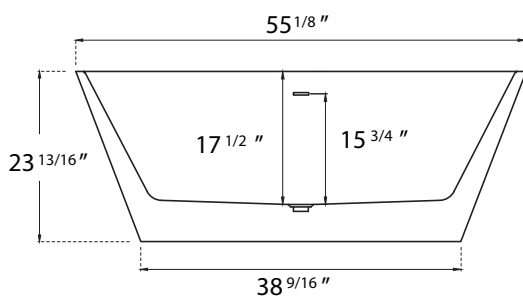

# DIMENSION DETAILS

#### Z32E4S-51"

ADJUSTABLE FOOT: 4 PCS

(Side View)

(Top View)

#### Z32E4S-55"

ADJUSTABLE FOOT: 4 PCS

(Side View)

(Top View)