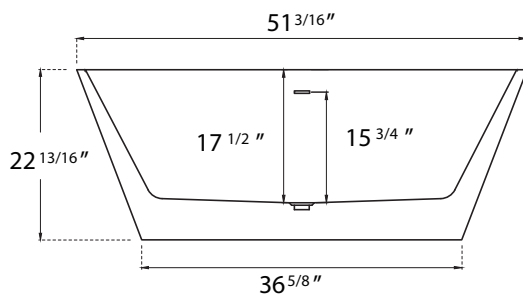

# DIMENSION DETAILS

#### Z32E4S-51"

ADJUSTABLE FOOT: 4 PCS

(Side View)

(Top View)

#### Z32E4S-55"

ADJUSTABLE FOOT: 4 PCS

(Side View)

(Top View)