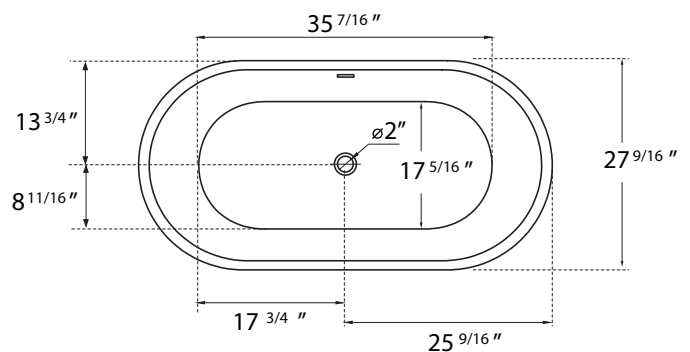

# DIMENSION DETAILS

## Freestanding Bathtub

#### Z32E4S-51"

ADJUSTABLE FOOT: 4 PCS

(Side View)

(Top View)

#### Z32E4S-55"

ADJUSTABLE FOOT: 4 PCS

(Side View)

(Top View)