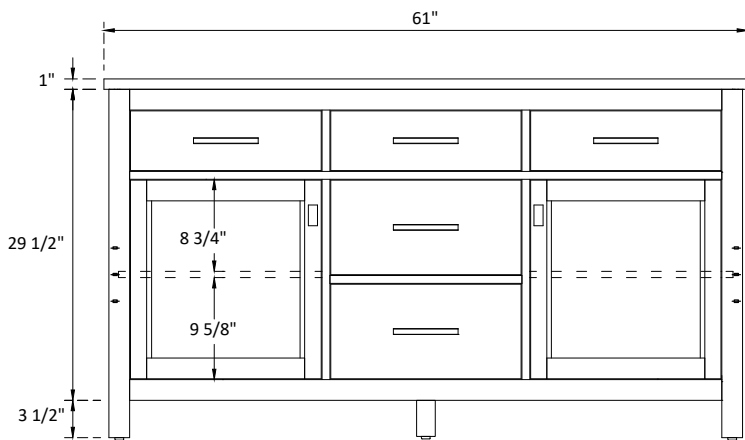

# SPECIFICATIONS

Handle:  
Overall length : 7 3/8" (186mm)  
center to center : 6 1/4" (160mm)

Knob:  
Overall length : 2" (50mm)  
center to center : 1 1/4" (32mm)