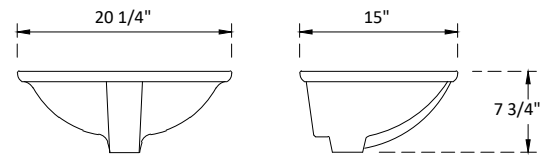

# SPECIFICATIONS

Handle:  
Overall length : 7 3/8" (186mm)  
center to center : 6 1/4" (160mm)

Knob:  
Overall length : 2" (50mm)  
center to center : 1 1/4" (32mm)