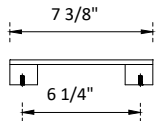

# SPECIFICATIONS

Handle:  
Overall length : 7 3/8" (186mm)  
center to center : 6 1/4" (160mm)

Knob:  
Overall length : 2" (50mm)  
center to center : 1 1/4" (32mm)