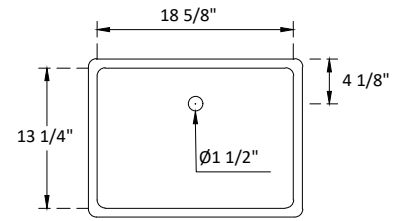

# SPECIFICATIONS

Handle:  
Overall length : 7 3/8" (186mm)  
center to center : 6 1/4" (160mm)

Knob:  
Overall length : 2" (50mm)  
center to center : 1 1/4" (32mm)