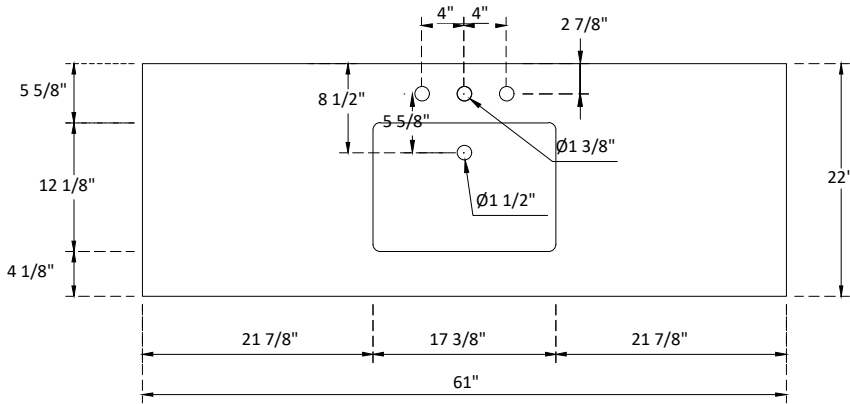

# SPECIFICATIONS

Handle:  
Overall length : 7 3/8" (186mm)  
center to center : 6 1/4" (160mm)

Knob:  
Overall length : 2" (50mm)  
center to center : 1 1/4" (32mm)