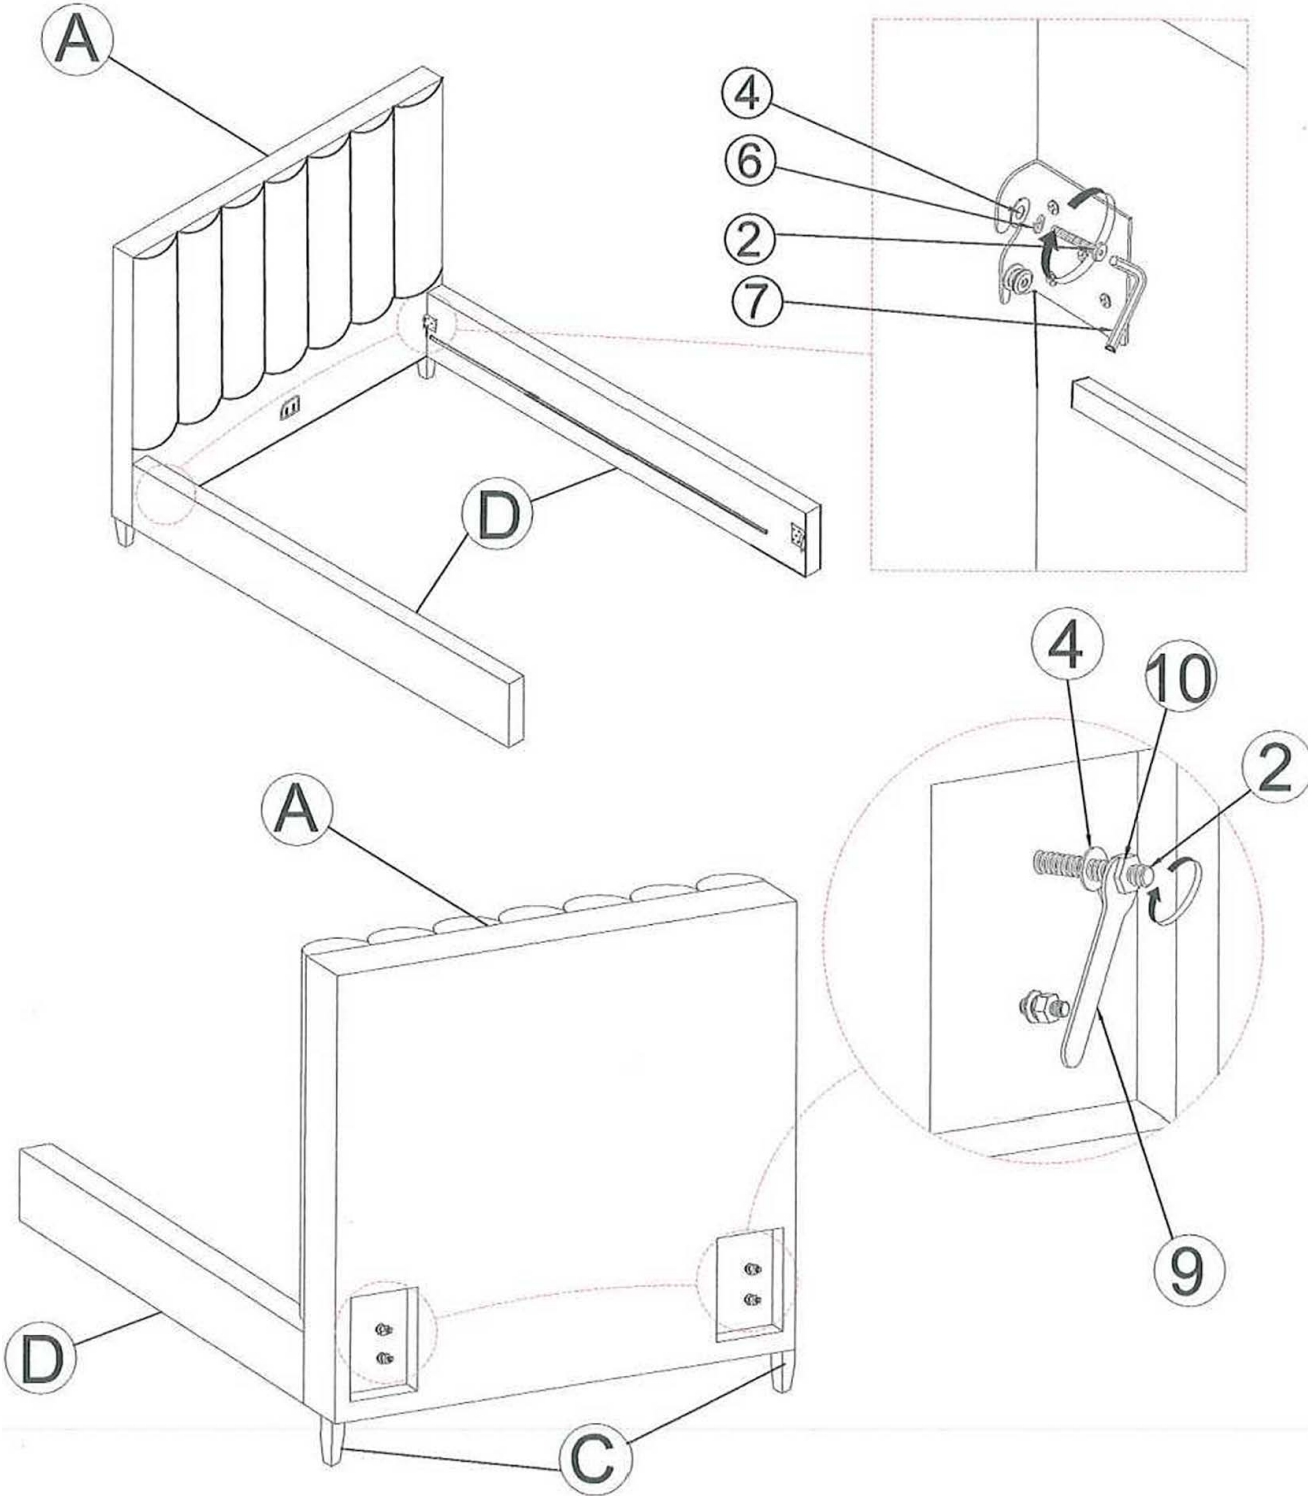

ASSEMBLY INSTRUCTION

STEP 2