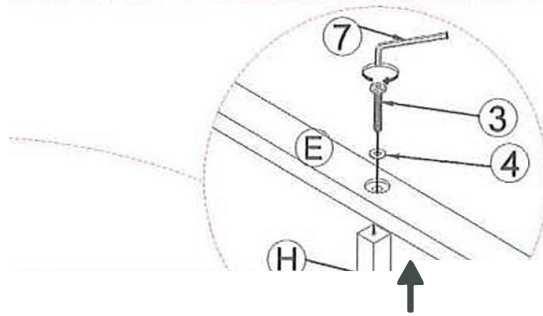

Hardware List

| | | | | | | | |
|---|------------------------------------|---|-------|----|-----------------------------------|---|-------|
| | THREAD BOLT (Ø5/16" x 100mm - RBW) | | 4PCS | 2 | THREAD BOLT (Ø5/16" x 65mm - RBW) |  | 4PCS |
| 3 | THREAD BOLT (Ø5/16" x 40mm - RBW) |  | 15PCS | 4 | FLAT WASHER (Ø5/16"x 19mm - RBW) |  | 27PCS |
| 5 | FLAT HEAD SCREW (M4 x 38mm - RBW) |  | 8PCS | 6 | LOCK WASHER: (Ø5/16" - RBW) |  | 12PCS |
| 7 | ALLEN WRENCH (5mm - RBW) |  | 1PC | 8 | FLAT HEAD SCREW (M4 x 25mm - RBW) |  | 4PCS |
| 9 | WRENCH (M5 x 90mm) |  | 1PC | 10 | HEX NUT (Ø5/16" x 12 x 5mm) |  | 4PCS |

ASSEMBLY INSTRUCTIONS

STEP 1

ASSEMBLY INSTRUCTION

STEP 2

ASSEMBLY INSTRUCTION

STEP 3

STEP 4

ASSEMBLY INSTRUCTION