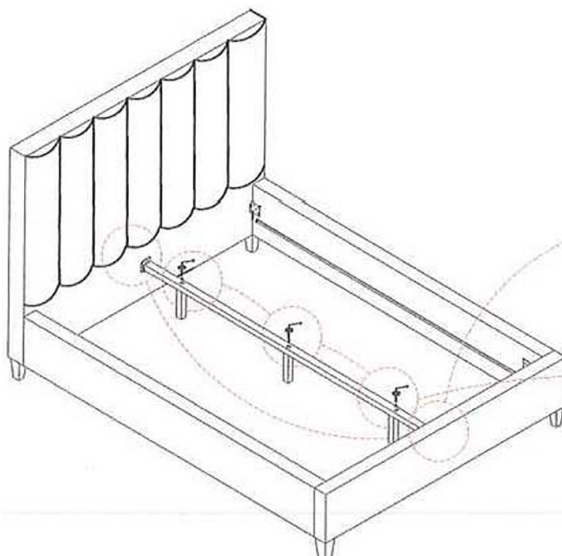

Part List

| | | | | | | | |
|---|-----------------|---|-------|---|--|---|-------|
| A | HEADBOARD PANEL | | 1PC | B | FOOTBOARD PANEL |  | 1PC |
| C | FOOTBOARD LEG |  | 4PCS | D | BED RAIL |  | 2PCS |
| E | CENTER RAIL |  | 1PC | F | CENTER RAIL SUPPORT WITH LEVELER (190x30x30mm) |  | 8 PCS |
| G | SLATS |  | 4 PCS | H | CENTER RAIL SUPPORT WITH LEVELER (165x30x30mm) |  | 3 PCS |

Hardware List

| | | | | | | | |
|---|------------------------------------|---|-------|----|-----------------------------------|---|-------|
| | THREAD BOLT (Ø5/16" x 100mm - RBW) | | 4PCS | 2 | THREAD BOLT (Ø5/16" x 65mm - RBW) |  | 4PCS |
| 3 | THREAD BOLT (Ø5/16" x 40mm - RBW) |  | 15PCS | 4 | FLAT WASHER (Ø5/16"x 19mm - RBW) |  | 27PCS |
| 5 | FLAT HEAD SCREW (M4 x 38mm - RBW) |  | 8PCS | 6 | LOCK WASHER: (Ø5/16" - RBW) |  | 12PCS |
| 7 | ALLEN WRENCH (5mm - RBW) |  | 1PC | 8 | FLAT HEAD SCREW (M4 x 25mm - RBW) |  | 4PCS |
| 9 | WRENCH (M5 x 90mm) |  | 1PC | 10 | HEX NUT (Ø5/16" x 12 x 5mm) |  | 4PCS |

ASSEMBLY INSTRUCTIONS

STEP 1

ASSEMBLY INSTRUCTION

STEP 2

ASSEMBLY INSTRUCTION

STEP 3

STEP 4

ASSEMBLY INSTRUCTION