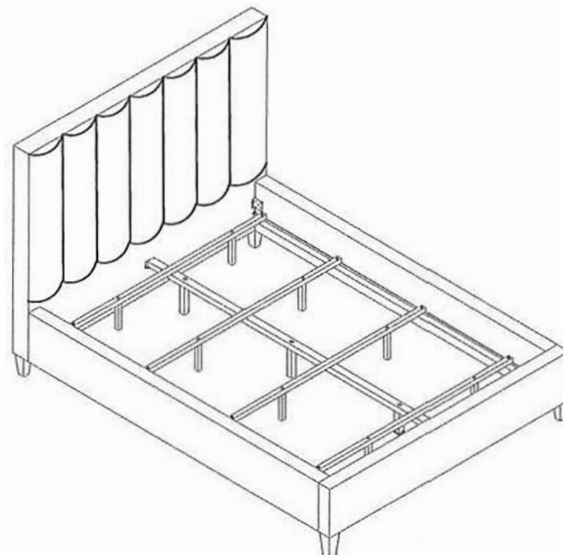

ASSEMBLY INSTRUCTIONS

TOOLS REQUIRED

Screwdriver
(Not Included)

Allen Wrench
(Included)

Enjoying this product? We'd love your 5-star review!

If you have any issues, our support team are happy to help