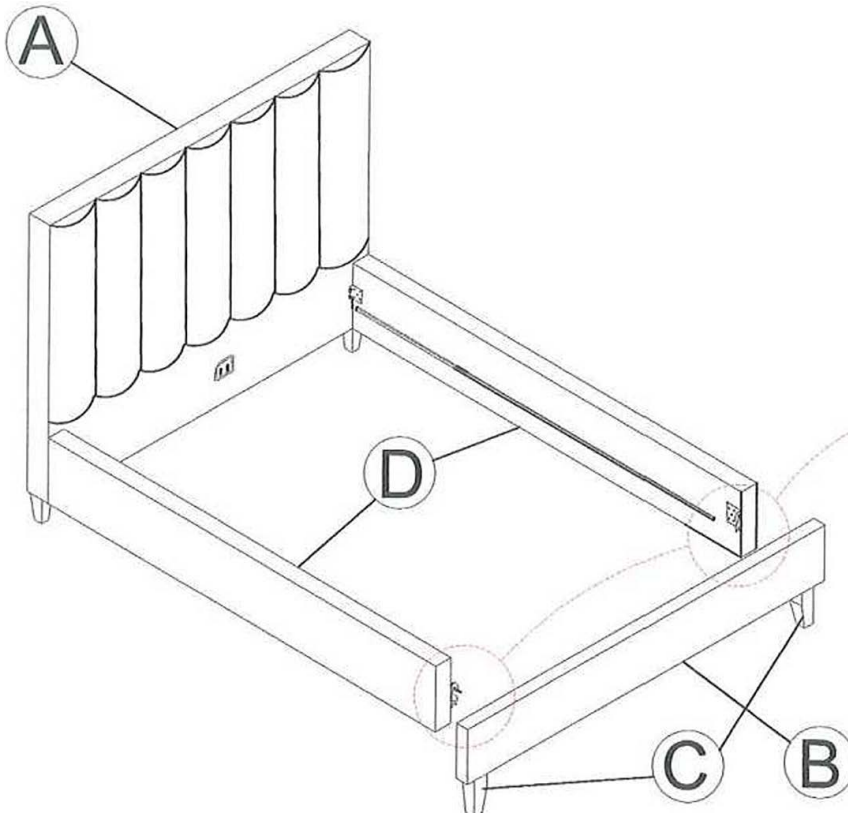

Part List

| | | | | | | | |
|---|-----------------|---|-------|---|--|---|-------|
| A | HEADBOARD PANEL | | 1PC | B | FOOTBOARD PANEL |  | 1PC |
| C | FOOTBOARD LEG |  | 4PCS | D | BED RAIL |  | 2PCS |
| E | CENTER RAIL |  | 1PC | F | CENTER RAIL SUPPORT WITH LEVELER (190x30x30mm) |  | 8 PCS |
| G | SLATS |  | 4 PCS | H | CENTER RAIL SUPPORT WITH LEVELER (165x30x30mm) |  | 3 PCS |

ASSEMBLY INSTRUCTIONS

STEP 1

ASSEMBLY INSTRUCTION

STEP 2

ASSEMBLY INSTRUCTION

STEP 3

STEP 4

ASSEMBLY INSTRUCTION