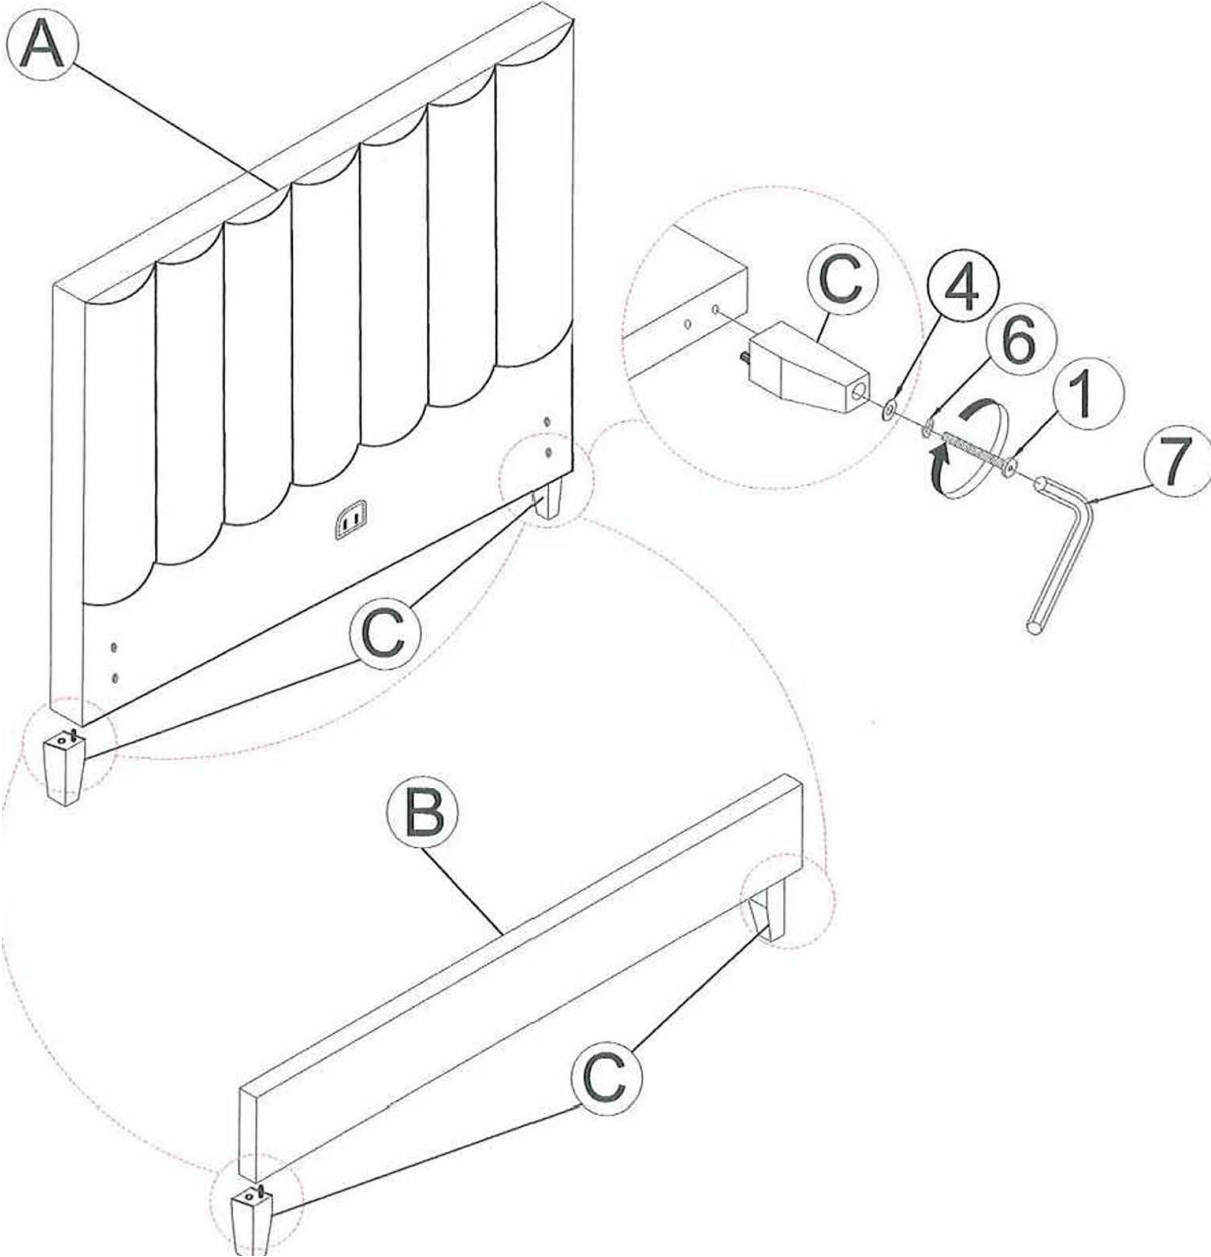

- Please keep instructions for future reference
- Check the quantity and irregularity of parts and hardware before you start
- If assembly guide is misplaced, please visit our website for copy

CKing Bed

Part List

A	HEADBOARD PANEL		1PC	B	FOOTBOARD PANEL		1PC
C	FOOTBOARD LEG		4PCS	D	BED RAIL		2PCS
E	CENTER RAIL		1PC	F	CENTER RAIL SUPPORT WITH LEVELER (190x30x30mm)		8 PCS
G	SLATS		4 PCS	H	CENTER RAIL SUPPORT WITH LEVELER (165x30x30mm)		3 PCS

Hardware List

	THREAD BOLT (Ø5/16" x 100mm - RBW)		4PCS	2	THREAD BOLT (Ø5/16" x 65mm - RBW)		4PCS
3	THREAD BOLT (Ø5/16" x 40mm - RBW)		15PCS	4	FLAT WASHER (Ø5/16"x 19mm - RBW)		27PCS
5	FLAT HEAD SCREW (M4 x 38mm - RBW)		8PCS	6	LOCK WASHER: (Ø5/16" - RBW)		12PCS
7	ALLEN WRENCH (5mm - RBW)		1PC	8	FLAT HEAD SCREW (M4 x 25mm - RBW)		4PCS
9	WRENCH (M5 x 90mm)		1PC	10	HEX NUT (Ø5/16" x 12 x 5mm)		4PCS

ASSEMBLY INSTRUCTIONS

STEP 1