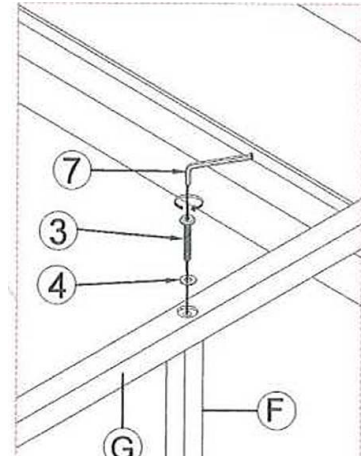

ASSEMBLY INSTRUCTION

STEP 5