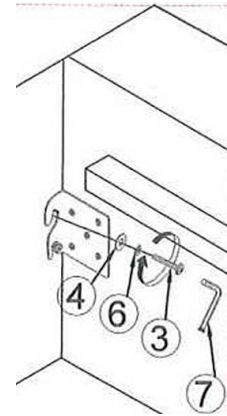

Part List

| | | | | | | | |
|---|-----------------|---|-------|---|--|---|-------|
| A | HEADBOARD PANEL | | 1PC | B | FOOTBOARD PANEL |  | 1PC |
| C | FOOTBOARD LEG |  | 4PCS | D | BED RAIL |  | 2PCS |
| E | CENTER RAIL |  | 1PC | F | CENTER RAIL SUPPORT WITH LEVELER (190x30x30mm) |  | 8 PCS |
| G | SLATS |  | 4 PCS | H | CENTER RAIL SUPPORT WITH LEVELER (165x30x30mm) |  | 3 PCS |

Hardware List

| | | | | | | | |
|---|------------------------------------|---|-------|----|-----------------------------------|---|-------|
| | THREAD BOLT (Ø5/16" x 100mm - RBW) | | 4PCS | 2 | THREAD BOLT (Ø5/16" x 65mm - RBW) |  | 4PCS |
| 3 | THREAD BOLT (Ø5/16" x 40mm - RBW) |  | 15PCS | 4 | FLAT WASHER (Ø5/16"x 19mm - RBW) |  | 27PCS |
| 5 | FLAT HEAD SCREW (M4 x 38mm - RBW) |  | 8PCS | 6 | LOCK WASHER: (Ø5/16" - RBW) |  | 12PCS |
| 7 | ALLEN WRENCH (5mm - RBW) |  | 1PC | 8 | FLAT HEAD SCREW (M4 x 25mm - RBW) |  | 4PCS |
| 9 | WRENCH (M5 x 90mm) |  | 1PC | 10 | HEX NUT (Ø5/16" x 12 x 5mm) |  | 4PCS |

ASSEMBLY INSTRUCTIONS

STEP 1

ASSEMBLY INSTRUCTION

STEP 2

ASSEMBLY INSTRUCTION

STEP 3

STEP 4

ASSEMBLY INSTRUCTION