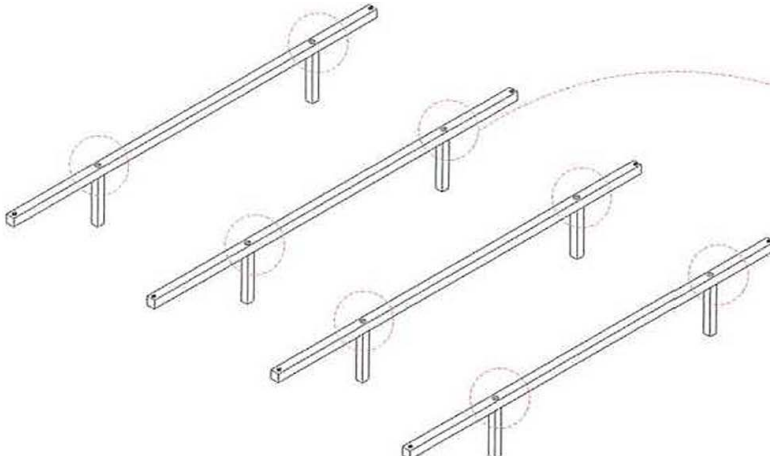

ASSEMBLY INSTRUCTION

STEP 5