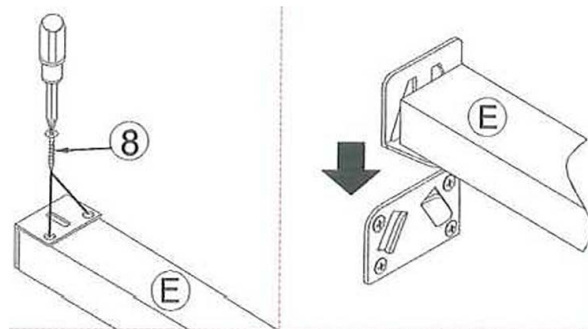

Part List

| | | | | | | | |
|---|-----------------|---|-------|---|--|---|-------|
| A | HEADBOARD PANEL | | 1PC | B | FOOTBOARD PANEL |  | 1PC |
| C | FOOTBOARD LEG |  | 4PCS | D | BED RAIL |  | 2PCS |
| E | CENTER RAIL |  | 1PC | F | CENTER RAIL SUPPORT WITH LEVELER (190x30x30mm) |  | 8 PCS |
| G | SLATS |  | 4 PCS | H | CENTER RAIL SUPPORT WITH LEVELER (165x30x30mm) |  | 3 PCS |

Hardware List

| | | | | | | | |
|---|------------------------------------|---|-------|----|-----------------------------------|---|-------|
| | THREAD BOLT (Ø5/16" x 100mm - RBW) | | 4PCS | 2 | THREAD BOLT (Ø5/16" x 65mm - RBW) |  | 4PCS |
| 3 | THREAD BOLT (Ø5/16" x 40mm - RBW) |  | 15PCS | 4 | FLAT WASHER (Ø5/16"x 19mm - RBW) |  | 27PCS |
| 5 | FLAT HEAD SCREW (M4 x 38mm - RBW) |  | 8PCS | 6 | LOCK WASHER: (Ø5/16" - RBW) |  | 12PCS |
| 7 | ALLEN WRENCH (5mm - RBW) |  | 1PC | 8 | FLAT HEAD SCREW (M4 x 25mm - RBW) |  | 4PCS |
| 9 | WRENCH (M5 x 90mm) |  | 1PC | 10 | HEX NUT (Ø5/16" x 12 x 5mm) |  | 4PCS |

ASSEMBLY INSTRUCTIONS

STEP 1

ASSEMBLY INSTRUCTION

STEP 2

ASSEMBLY INSTRUCTION

STEP 3

STEP 4

ASSEMBLY INSTRUCTION