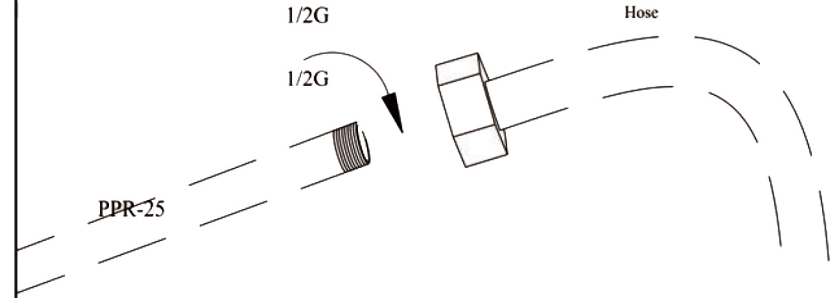

layout for water pipe

Fix frame

LED(signal line)

Hose