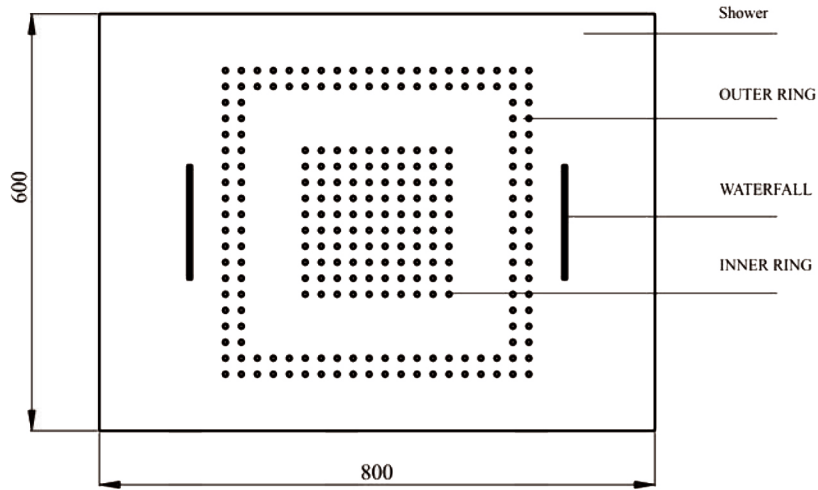

## luxury LED Shower spare parts Identification chart

### Exterior Dimensions

LAS VEGAS -600x800

CALIFORNIA -600