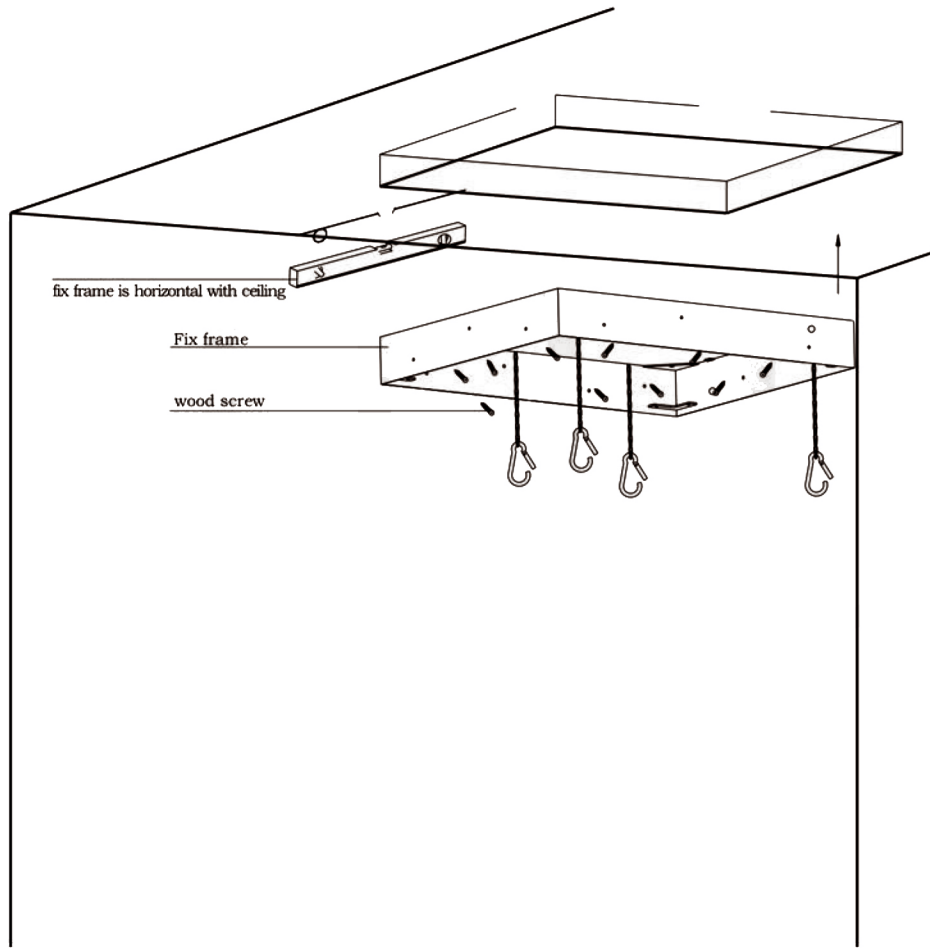

Shower installation fixed frame

A