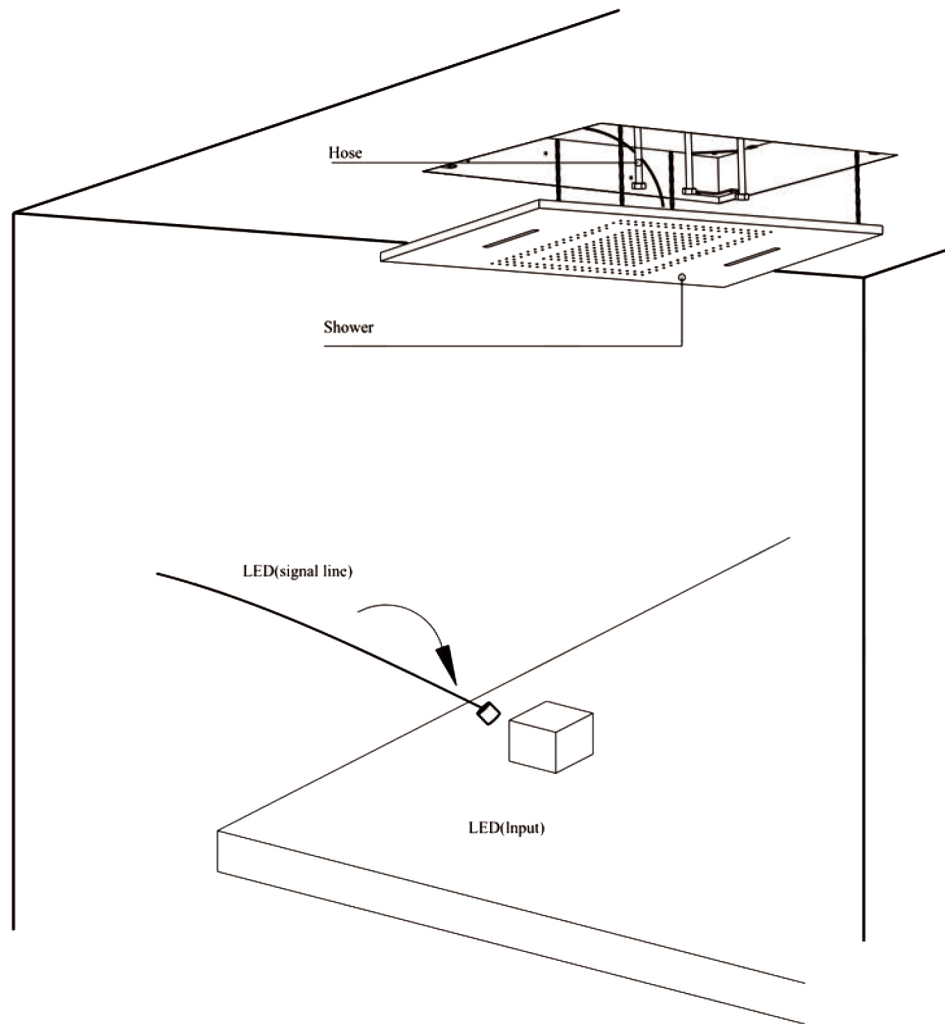

Connect LED(signal line)