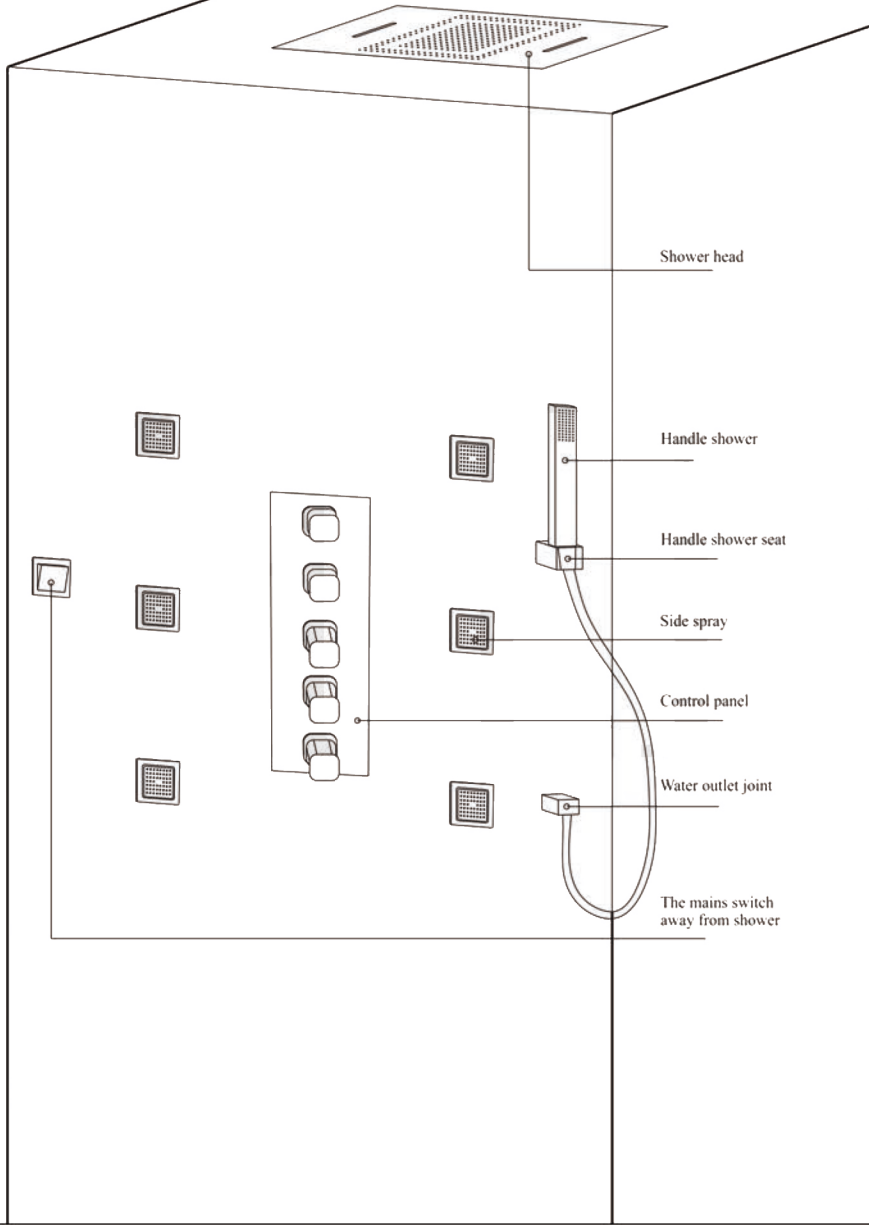

# luxury LED Shower spare parts Identification chart