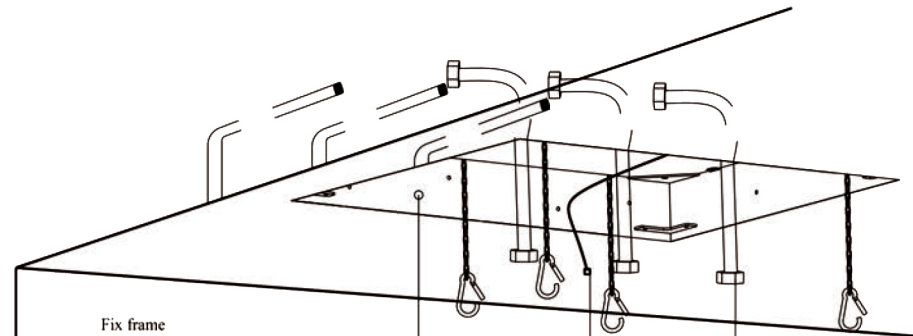

layout for water pipe

Fix frame

LED(signal line)

Hose