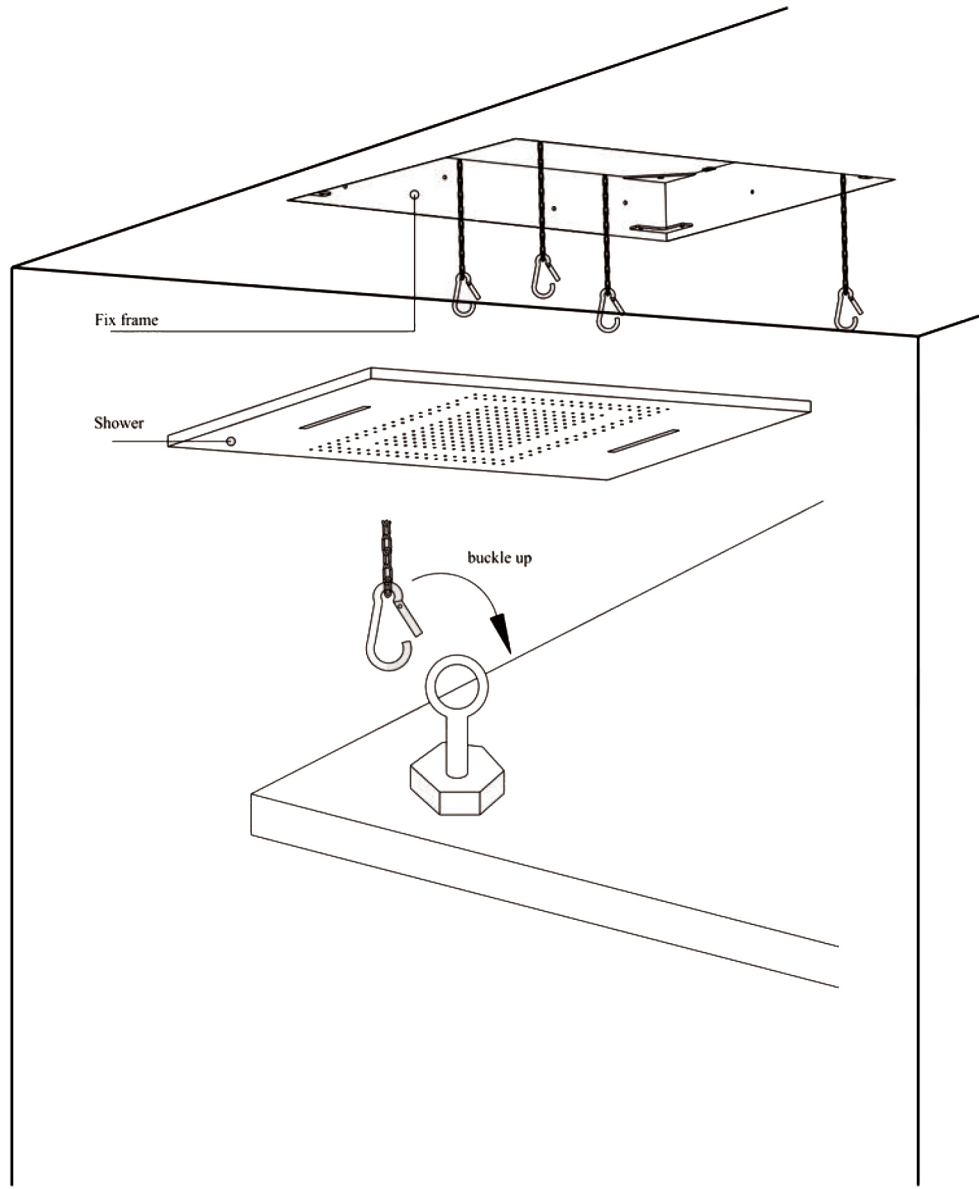

Install shower