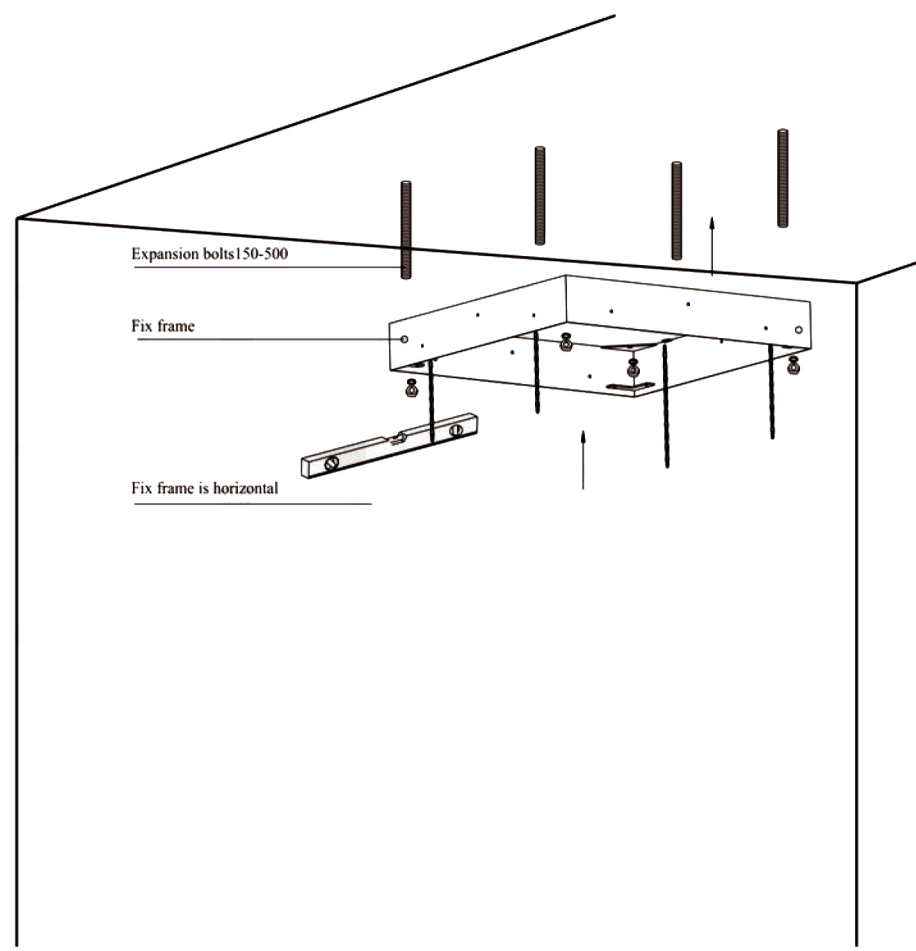

Shower installation fixed frame

B