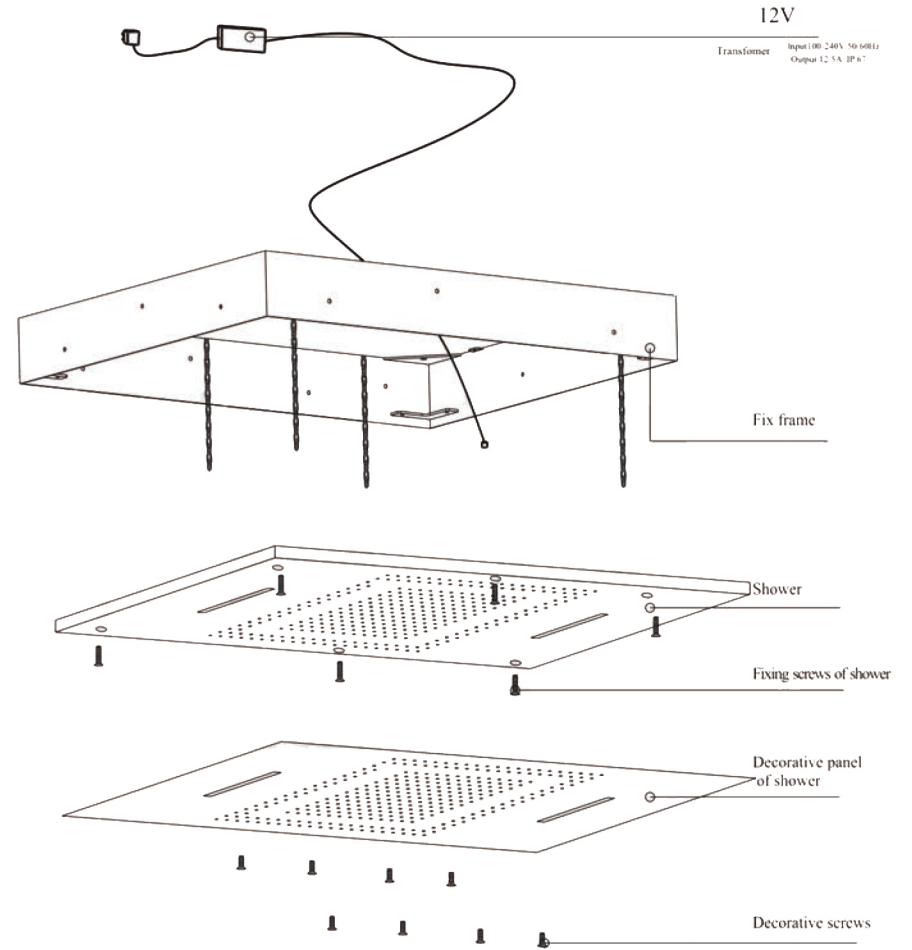

# luxury LED Shower spare parts Identification chart