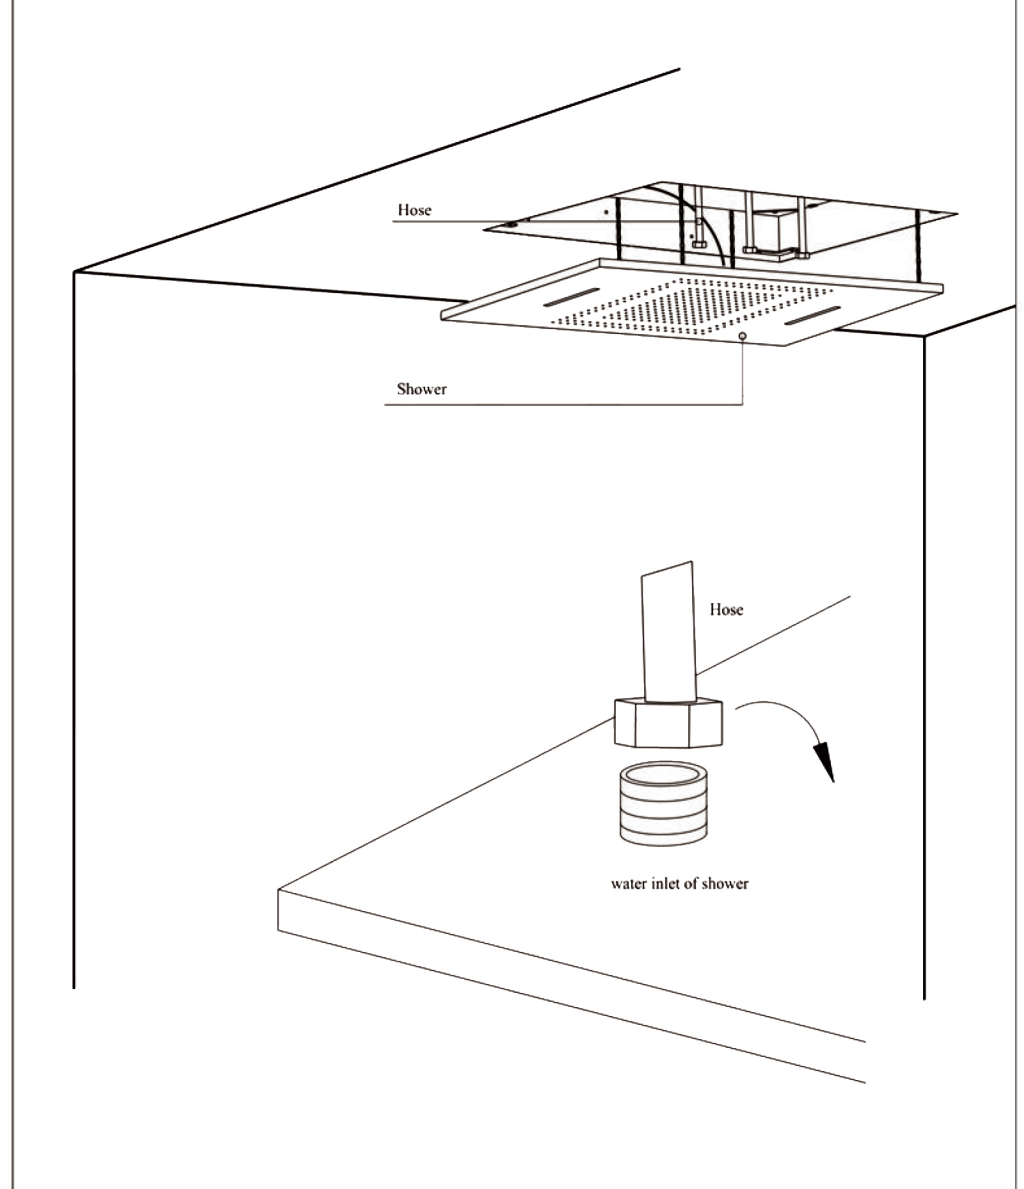

Connect the water inlet pipe