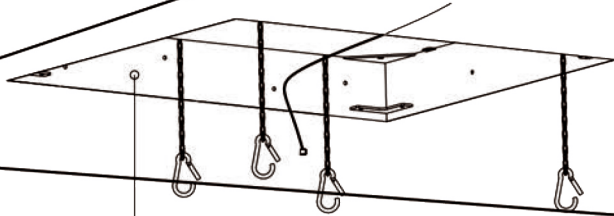

layout for powder

12V

Multi-socket
110-220V 50/60Hz