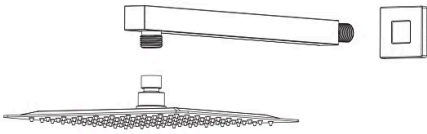

WHAT'S INSIDE

• If any parts are missing, please contact us directly.

10" Shower head

Main body

Deck plate

Shower hand

Slider bar

Connector

Main body
spare parts

Slider bar
parts

Handle
parts

Instruction
manual

Gloves