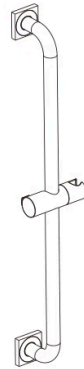

WHAT'S INSIDE

• If any parts are missing, please contact us directly.

10" Shower head

Main body

Deck plate

Shower hand

Slider bar

Connector

Main body
spare parts

Slider bar
parts

Handle
parts

Instruction
manual

Gloves