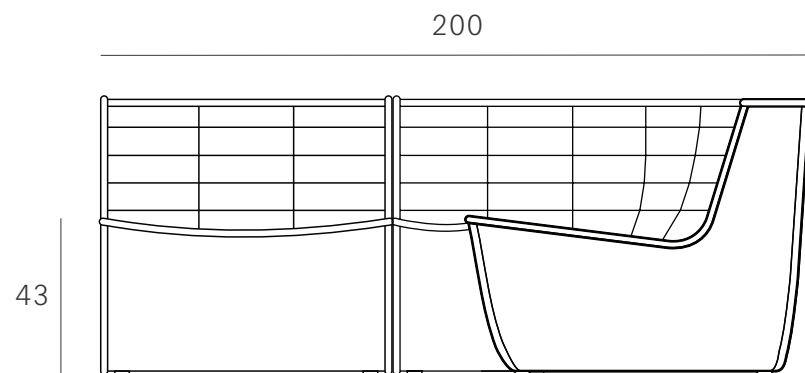

Ethnicraft

N701 modular sofa - combo left - 1 seater + 2 seater + 90° round corner - Dimensions (cm)

Ethnicraft

N701 modular sofa - combo left - 1 seater + 2 seater + 90° round corner - Dimensions (inches)