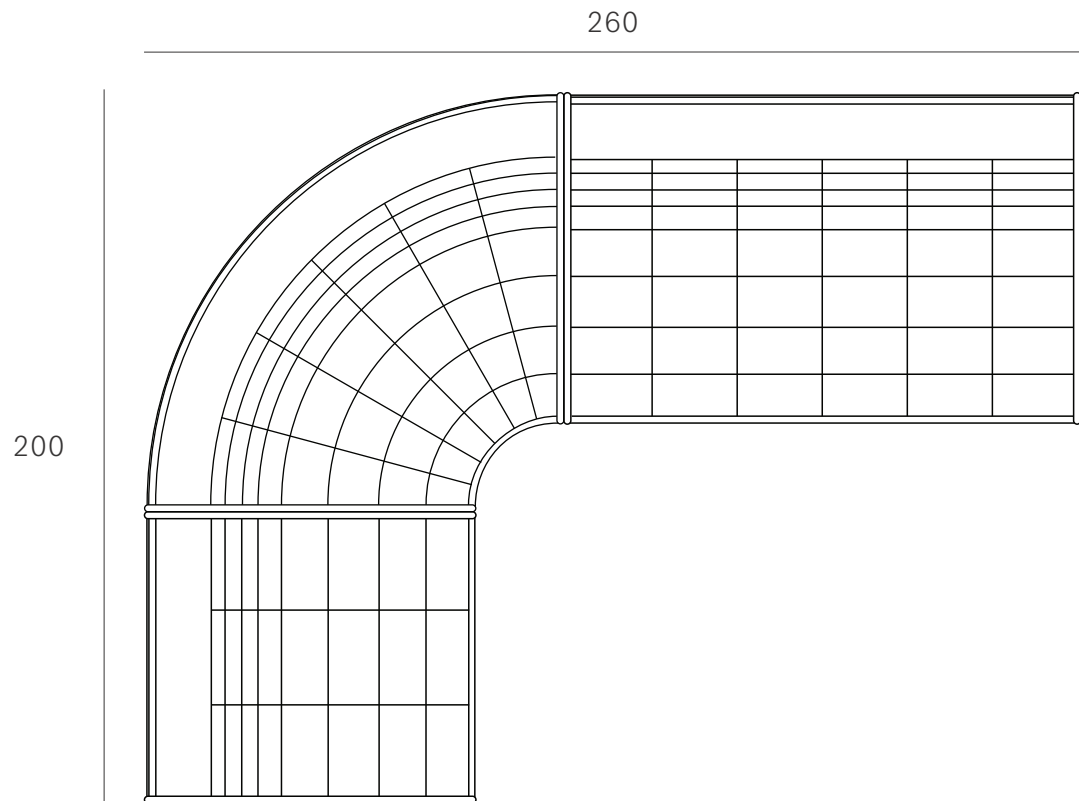

Ethnicraft

N701 modular sofa - combo left - 1 seater + 2 seater + 90° round corner - Dimensions (cm)

Ethnicraft

N701 modular sofa - combo left - 1 seater + 2 seater + 90° round corner - Dimensions (inches)