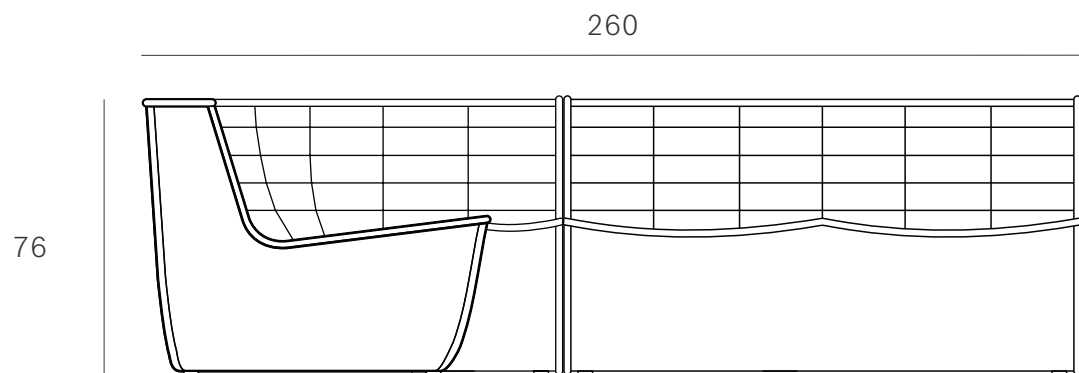

Ethnicraft

N701 modular sofa - combo left - 1 seater + 2 seater + 90° round corner - Dimensions (cm)

Ethnicraft

N701 modular sofa - combo left - 1 seater + 2 seater + 90° round corner - Dimensions (inches)