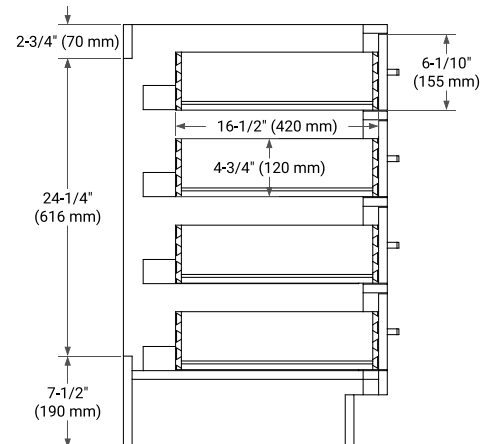

## BASE CABINET DIMENSIONS

54" W x 21.5" D x 34.5" H

## SIDE VIEW

## PLAN VIEW

## OVERALL DIMENSIONS

55" W x 22" D x 0.75" H