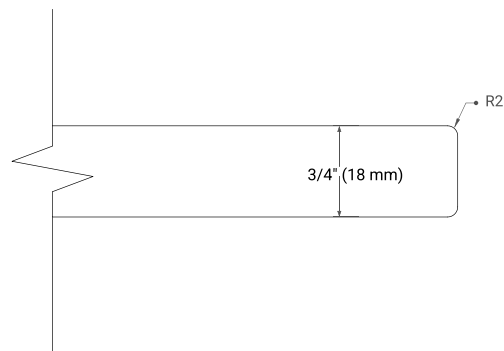

EDGE SIDE VIEW