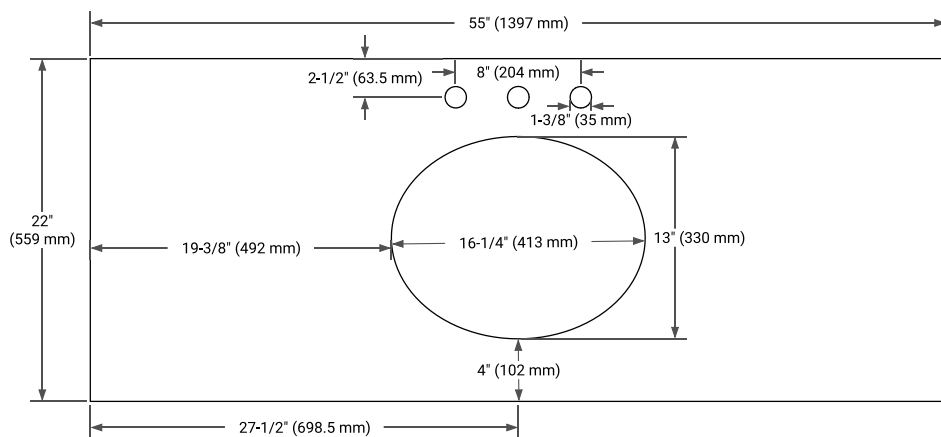

55" SINGLE OVAL SINK COUNTERTOP WITH 0.75 IN. THICKNESS

OVERALL DIMENSIONS

55" W x 22" D x 0.75" H

COUNTERTOP OPTIONS

FEATURES

- Solid countertop with mitered edges & seams
- Undermount white oval sink
- Pre-drilled for 8" widespread faucet

INCLUDED

- Countertop
- Matching Backsplash
- Oval Sink

COUNTERTOP PLAN VIEW