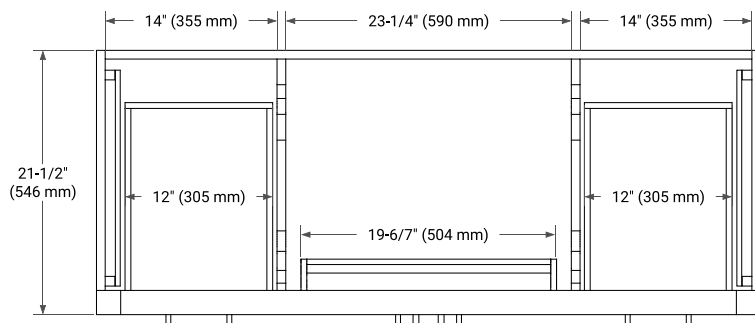

54" SINGLE SINK BASE CABINET

BASE CABINET DIMENSIONS

54" W x 21.5" D x 34.5" H

FEATURES

- Solid wood frame & plywood panels
- Dovetail drawers and joints
- Soft closing doors & drawers

HARDWARE FINISHES*

Brushed Nickel   Satin Brass   Matte Black   Polished Chrome

Hardware comes preinstalled with the illustrated option. Other finishes are available on our online store if you prefer a different one.

AVAILABLE COLORS

White   Grey   Midnight Blue   Oak

FRONT VIEW

SIDE VIEW

PLAN VIEW