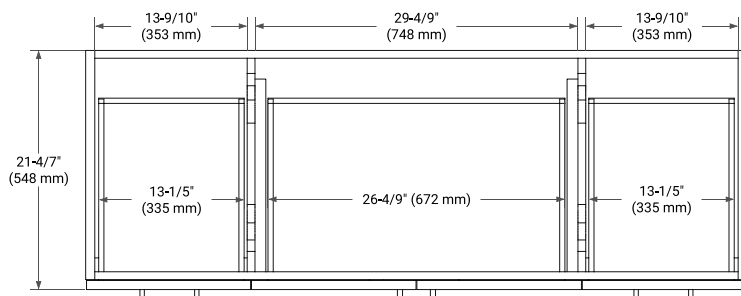

60" SINGLE SINK BASE CABINET

BASE CABINET DIMENSIONS

60" W x 21.6" D x 34.5" H

FEATURES

- Solid wood frame & plywood panels
- Dovetail drawers and joints
- Soft closing doors & drawers

HARDWARE FINISHES*

Brushed Nickel Satin Brass Matte Black Polished Chrome

60" SINGLE OVAL SINK COUNTERTOP WITH 1.5 IN. THICKNESS

OVERALL DIMENSIONS

60.25" W x 22" D x 1.5" H

COUNTERTOP OPTIONS

Carrara White Quartz

FEATURES

- Solid countertop with mitered edges & seams
- Undermount white oval sink
- Pre-drilled for 8" widespread faucet

INCLUDED

- Countertop
- Matching Backsplash
- Oval Sink

COUNTERTOP PLAN VIEW

EDGE SIDE VIEW

THREE DIMENSIONAL COUNTERTOP VIEW