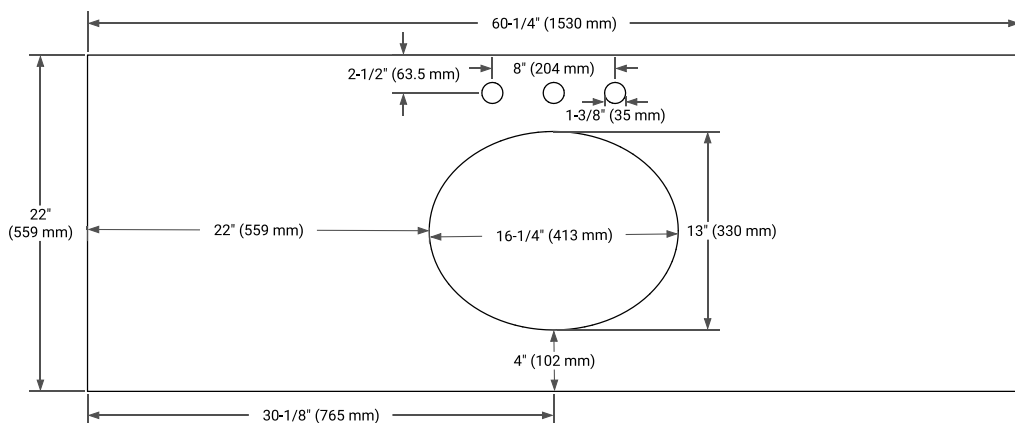

60" SINGLE SINK BASE CABINET

BASE CABINET DIMENSIONS

60" W x 21.6" D x 34.5" H

FEATURES

- Solid wood frame & plywood panels
- Dovetail drawers and joints
- Soft closing doors & drawers

HARDWARE FINISHES*

Brushed Nickel Satin Brass Matte Black Polished Chrome

60" SINGLE OVAL SINK COUNTERTOP WITH 1.5 IN. THICKNESS

OVERALL DIMENSIONS

60.25" W x 22" D x 1.5" H

COUNTERTOP OPTIONS

Carrara White Quartz

FEATURES

- Solid countertop with mitered edges & seams
- Undermount white oval sink
- Pre-drilled for 8" widespread faucet

INCLUDED

- Countertop
- Matching Backsplash
- Oval Sink

COUNTERTOP PLAN VIEW

EDGE SIDE VIEW

THREE DIMENSIONAL COUNTERTOP VIEW