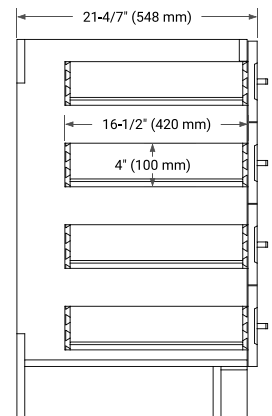

60" SINGLE SINK BASE CABINET

BASE CABINET DIMENSIONS

60" W x 21.6" D x 34.5" H

FEATURES

- Solid wood frame & plywood panels
- Dovetail drawers and joints
- Soft closing doors & drawers

HARDWARE FINISHES*

Brushed Nickel Satin Brass Matte Black Polished Chrome

60" SINGLE OVAL SINK COUNTERTOP WITH 1.5 IN. THICKNESS

OVERALL DIMENSIONS

60.25" W x 22" D x 1.5" H

COUNTERTOP OPTIONS

Carrara White Quartz

FEATURES

- Solid countertop with mitered edges & seams
- Undermount white oval sink
- Pre-drilled for 8" widespread faucet

INCLUDED

- Countertop
- Matching Backsplash
- Oval Sink

COUNTERTOP PLAN VIEW

EDGE SIDE VIEW

THREE DIMENSIONAL COUNTERTOP VIEW