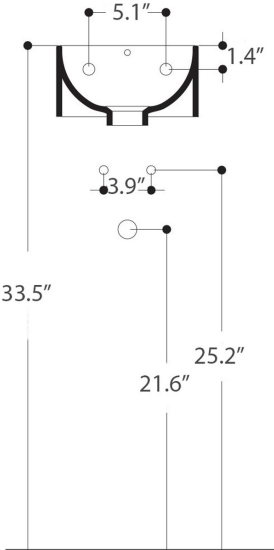

Collection |
Normal

Model |
Normal 01 - WS10101

Dimensions Metric
1 inch = 2.54 cm
1 inch = 25.4 mm

1051 Lea Drive - Collegeville, PA 19426
Tel. 215 513 9400 - Fax 610 831 0215
www.ws bathcollections.com - info@ws bathcollections.com