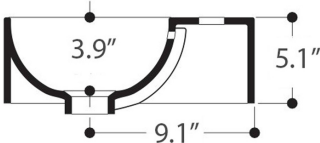

Collection |
Normal

Model |
Normal 01 - WS10101

Dimensions Metric
1 inch = 2.54 cm
1 inch = 25.4 mm

1051 Lea Drive - Collegeville, PA 19426
Tel. 215 513 9400 - Fax 610 831 0215
www.ws bathcollections.com - info@ws bathcollections.com