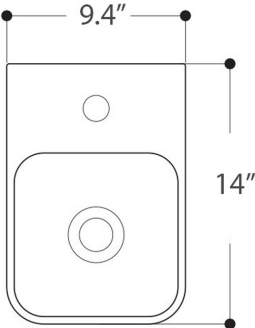

Collection |
Normal

Model |
Normal 01 - WS10101

Dimensions Metric
1 inch = 2.54 cm
1 inch = 25.4 mm

1051 Lea Drive - Collegeville, PA 19426
Tel. 215 513 9400 - Fax 610 831 0215
www.ws bathcollections.com - info@ws bathcollections.com