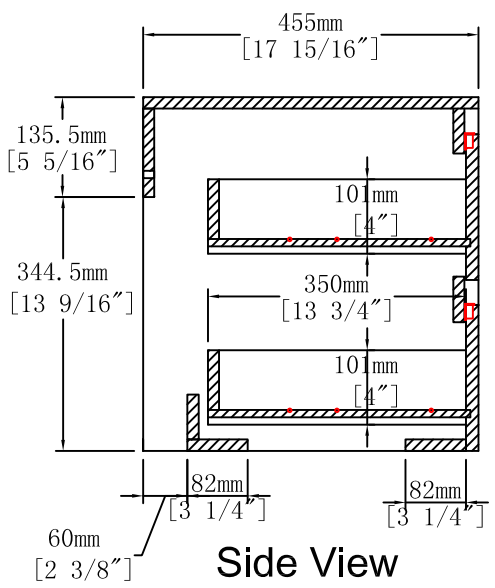

Front View

Side View

Item NO.	BV B120 C24A GWH
Project	

Version	V1
Date	2025-5-2