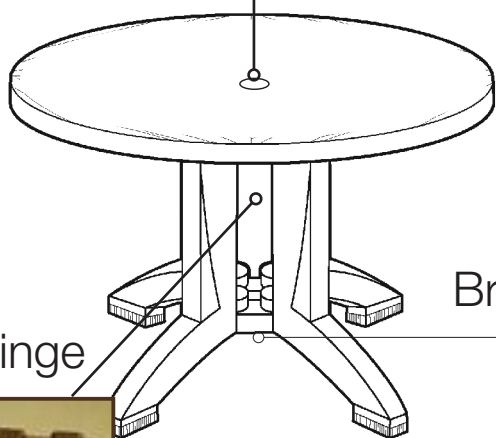

Atlanta 42" Round Pedestal Tables

Spare Parts

Umbrella Plug USSP0027 to USSP0032

Hardware Kit & Brackets -
USSP0017 and USSP0018