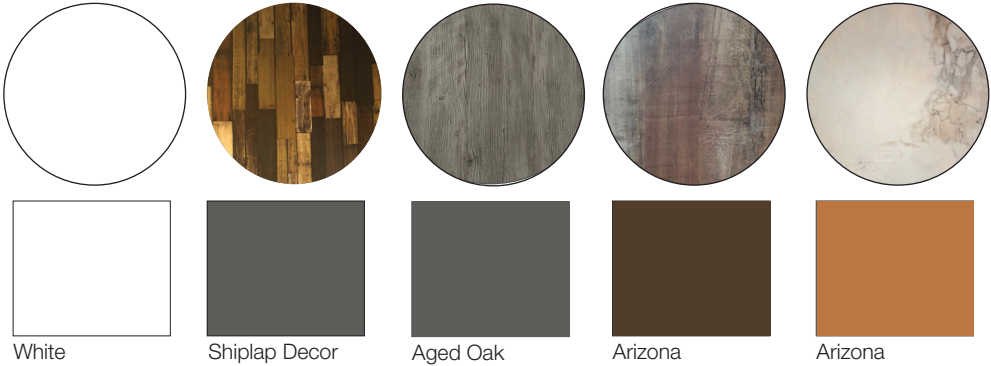

View Product

Height: 28.6"
Diameter: 42"
Unit Weight: 42.1 lbs

Atlanta 42" Round Pedestal Tables

Product Specifications

Product Description	Reference Number	Color	UPC Code	Pack Weight Each (lbs.)	Master Pack	Master Pack Volume (cu. ft)
Atlanta 42" Round Pedestal Tables	UT380004	White	936901	45.60	1	8.86
	UT380720	Shiplap	936895	45.60	1	8.86
	UT380742	Aged Oak	951225	45.60	1	8.86
	UT380816	Arizona	951232	45.60	1	8.86
	UT380815	Almeria	951249	45.60	1	8.86

Features & Benefits Warranty: 2 Yrs.

- Large 4-prong pedestal base for stability.
- Base is constructed of 100% prime resin.
- Umbrella hole with cap to fit any Grosfillex® umbrella with a 1 1/2" pole
- Easy to clean with soap & water or a mild detergent.
- Table base will accommodate the Grosfillex® resin umbrella base with filling cap.

The Atlanta 42" Round Pedestal Tables are perfect for fine outdoor dining. Their hard, smooth molded melamine seamless surfaces are available in a variety of rich decors. Built to hold up under the harshest weather conditions, the Atlanta tables are UV resistant and impervious to salt air and chlorine.