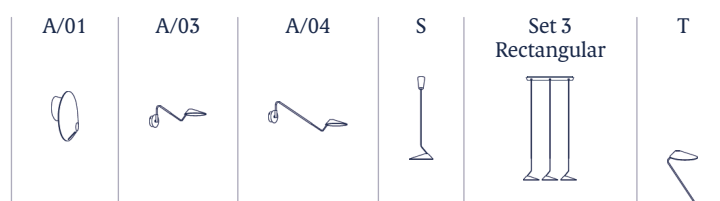

Family / Familia: Nón Lá

bover
barcelona lights

1251 Collier Road,
Suite C
Atlanta, GA 30318
United States

T. +1 (404) 924 2342
info@boverusa.com
www.boverusa.com