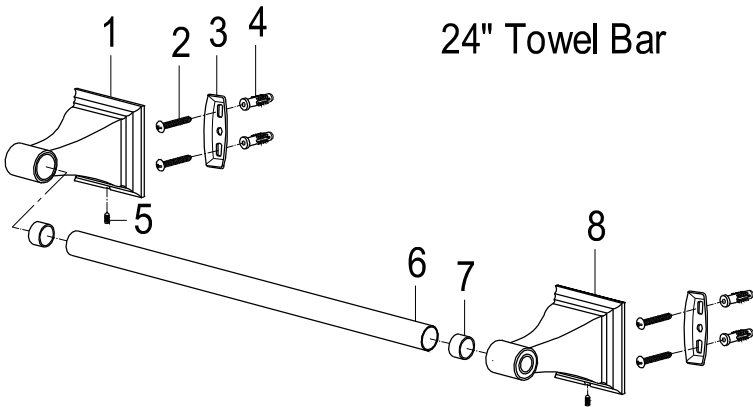

FSK4641DL

Twin Handles 4" Centerset Lavatory Faucet With 5pcs Bathroom Hardware Combo

24" Towel Bar

Paper Holder

18" Towel Bar

Robe Hook

Towel Ring