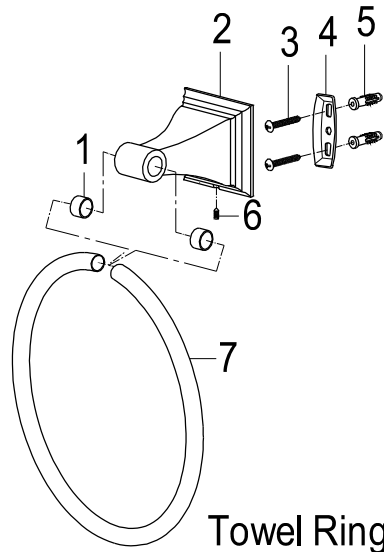

FSK4641DL

Twin Handles 4" Centerset Lavatory Faucet With 5pcs Bathroom Hardware Combo

24" Towel Bar

Paper Holder

18" Towel Bar

Robe Hook

Towel Ring