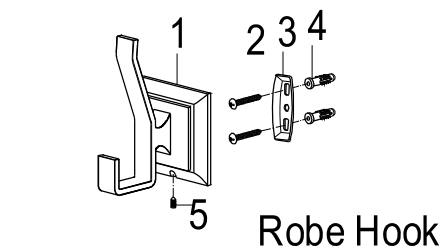

FSK4641DL

Twin Handles 4" Centerset Lavatory Faucet With 5pcs Bathroom Hardware Combo

24" Towel Bar

Paper Holder

18" Towel Bar

Robe Hook

Towel Ring