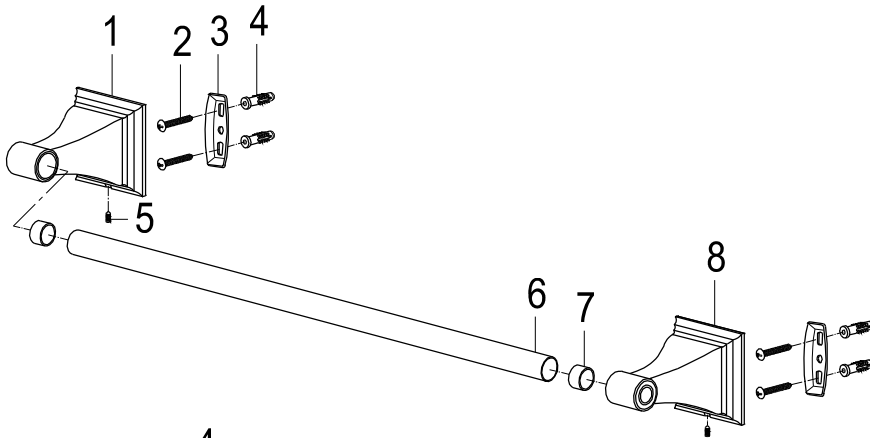

FSK4641DL

Twin Handles 4" Centerset Lavatory Faucet With 5pcs Bathroom Hardware Combo

24" Towel Bar

Paper Holder

18" Towel Bar

Robe Hook

Towel Ring