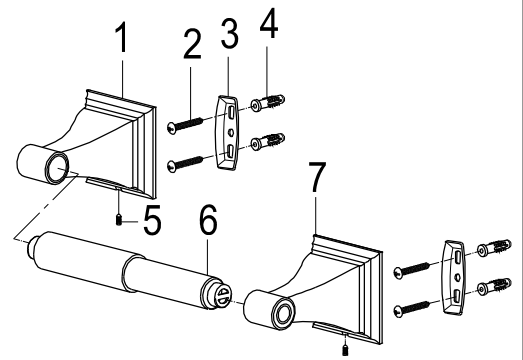

FSK4641DL

Twin Handles 4" Centerset Lavatory Faucet With 5pcs Bathroom Hardware Combo

24" Towel Bar

Paper Holder

18" Towel Bar

Robe Hook

Towel Ring