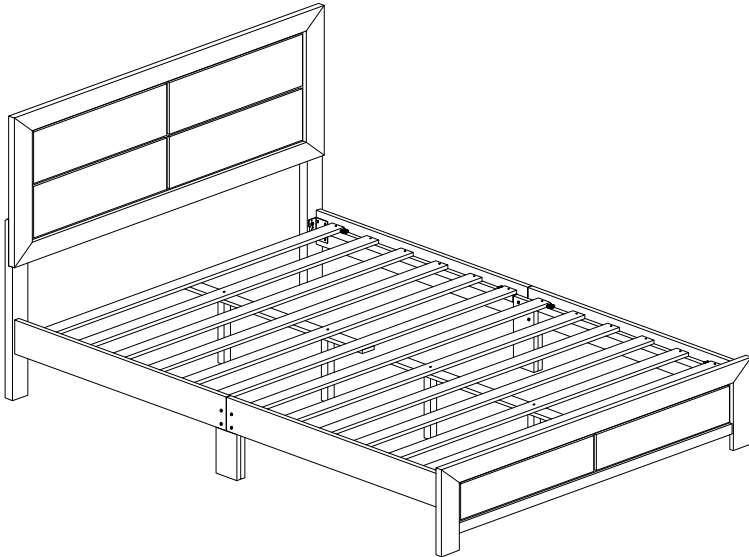

FULL BED

Thank you for purchasing this quality product . Be sure to check all packing material carefully for small parts that may have come loose inside the carton during shipment.

****Do not fully tighten screws until fully assembled****

COMPLETE ASSEMBLY

Box of Headboard / Footboard / Rail - Hardware List			
A		JCBB BOLT M8 x 1.0 x 40 mm	6
B		ALLEN KEY - M5	1
C		JCBB BOLT - M8 x 16 mm	8
D		JCBC BOLT M6 x 1.0 x 40 mm	8
E		JCBC BOLT - M6 x 50 mm	4
F		CSK SCREW - M4 x 32 mm	24
G		ALLEN KEY - M4	1

Box of Headboard / Footboard / Rail		
NO	DESCRIPTION	QTY
1	Headboard	1
2	Headboard Leg - L & R	2
3	Footboard	1
4	Side Rail - L & R	4
5	Side Rail Support Leg	2
6	Bed Slat	12
7	Middle Slat	2
8	Slat Support	4