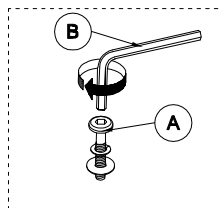

COMPLETE ASSEMBLY

Box of Headboard / Footboard / Rail - Hardware List			
A		JCBB BOLT M8 x 1.0 x 40 mm	6
B		ALLEN KEY - M5	1
C		JCBB BOLT - M8 x 16 mm	8
D		JCBC BOLT M6 x 1.0 x 40 mm	8
E		JCBC BOLT - M6 x 50 mm	4
F		CSK SCREW - M4 x 32 mm	24
G		ALLEN KEY - M4	1

STEP 1

The Hardware is Located in the Packing Items.

FULL BED

Thank you for purchasing this quality product . Be sure to check all packing material carefully for small parts that may have come loose inside the carton during shipment.