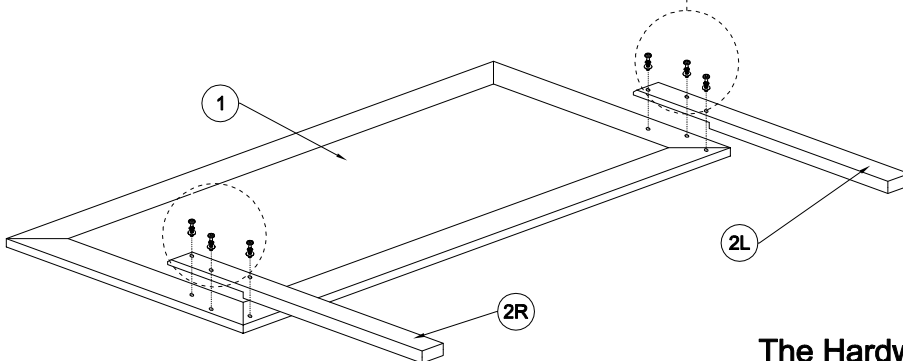

STEP 1

The Hardware is Located in the Packing Items.