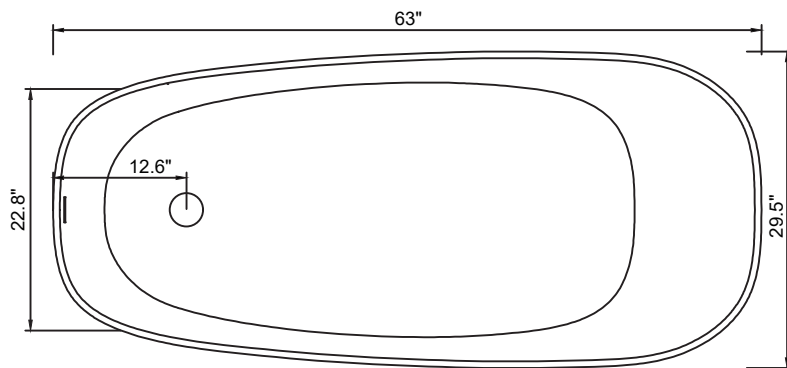

Dimension/Specification

Sku RX-S19-63