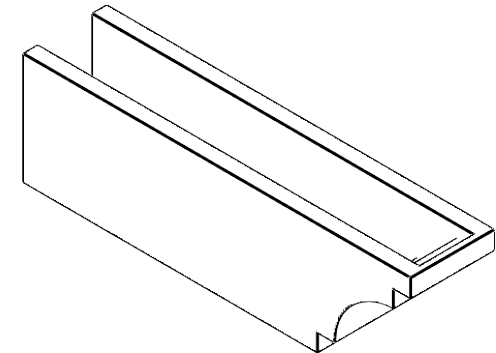

ITEM NUMBER: RFTURO060X08000X28000X008MED00RCPR

6"W X 8"H X 28"L TIMBERTHANE ROUGH CEDAR MEDITERRANEAN FAUX WOOD OPEN RAFTER TAIL, 8"L END, PRIMED TAN

FRONT PROFILE

ISOMETRIC

GENERATED DATE : 03/02/2023

EKENA MILLWORK
 2300 WEST MAIN ST.
 CLARKSVILLE, TX 75426
 TOLL FREE: 866-607-0453
 WWW.EKENAMILLWORK.COM

NOTES

1. INSTALLATION TO BE COMPLETED IN ACCORDANCE WITH MANUFACTURER'S SPECIFICATIONS.
2. DRAWING MAY NOT BE TO SCALE
3. THIS DRAWING IS INTENDED FOR DESIGN AND PLANNING PURPOSES ONLY.
4. ALL INFORMATION CONTAINED HEREIN WAS CURRENT AT THE TIME OF DEVELOPMENT BUT MUST BE REVIEWED AND APPROVED BY THE PRODUCT MANUFACTURER TO BE CONSIDERED ACCURATE.
5. TIMBERTHANE ARCHITECTURAL PRODUCTS ARE MADE FROM HIGH DENSITY URETHANE AND COME FACTORY PRIMED