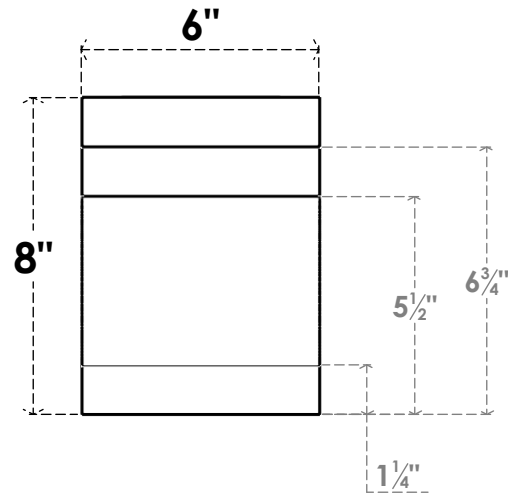

ITEM NUMBER: RFTURO060X08000X28000X008MED00RCPR

6"W X 8"H X 28"L TIMBERTHANE ROUGH CEDAR MEDITERRANEAN FAUX WOOD OPEN RAFTER TAIL, 8"L END, PRIMED TAN

FRONT PROFILE

ISOMETRIC

GENERATED DATE : 03/02/2023

EKENA MILLWORK
 2300 WEST MAIN ST.
 CLARKSVILLE, TX 75426
 TOLL FREE: 866-607-0453
 WWW.EKENAMILLWORK.COM

NOTES

1. INSTALLATION TO BE COMPLETED IN ACCORDANCE WITH MANUFACTURER'S SPECIFICATIONS.
2. DRAWING MAY NOT BE TO SCALE
3. THIS DRAWING IS INTENDED FOR DESIGN AND PLANNING PURPOSES ONLY.
4. ALL INFORMATION CONTAINED HEREIN WAS CURRENT AT THE TIME OF DEVELOPMENT BUT MUST BE REVIEWED AND APPROVED BY THE PRODUCT MANUFACTURER TO BE CONSIDERED ACCURATE.
5. TIMBERTHANE ARCHITECTURAL PRODUCTS ARE MADE FROM HIGH DENSITY URETHANE AND COME FACTORY PRIMED