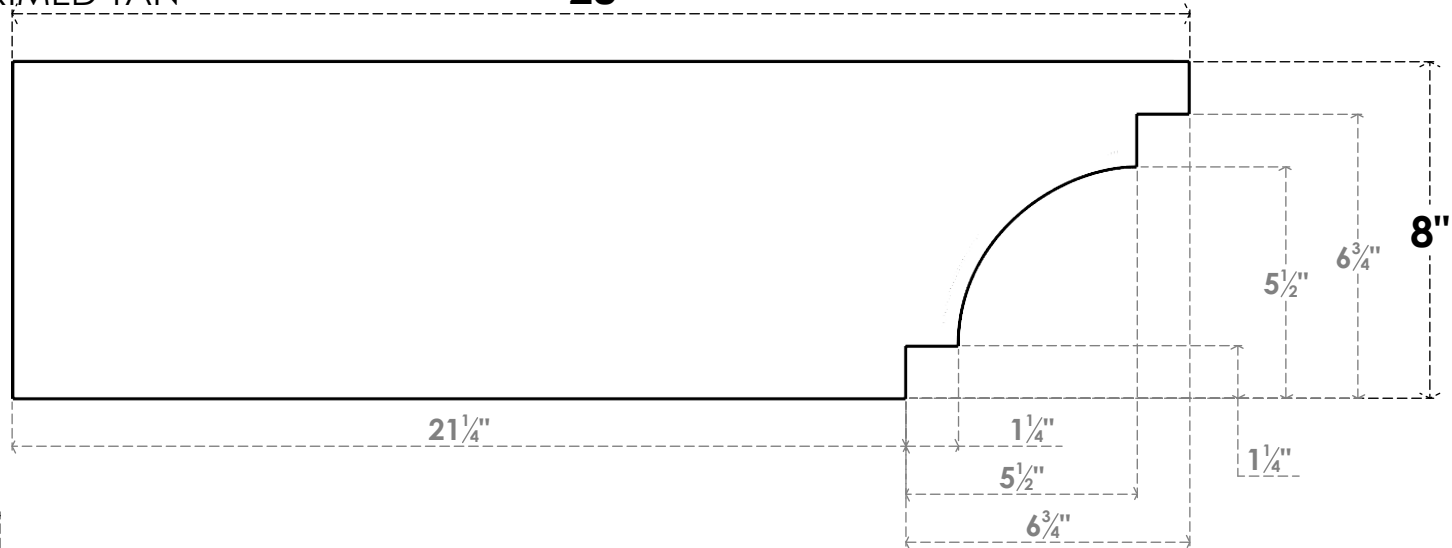

ITEM NUMBER: RFTURO060X08000X28000X008MED00RCPR

6"W X 8"H X 28"L TIMBERTHANE ROUGH CEDAR MEDITERRANEAN FAUX WOOD OPEN RAFTER TAIL, 8"L END, PRIMED TAN

FRONT PROFILE

ISOMETRIC

GENERATED DATE : 03/02/2023

EKENA MILLWORK
 2300 WEST MAIN ST.
 CLARKSVILLE, TX 75426
 TOLL FREE: 866-607-0453
 WWW.EKENAMILLWORK.COM

NOTES

1. INSTALLATION TO BE COMPLETED IN ACCORDANCE WITH MANUFACTURER'S SPECIFICATIONS.
2. DRAWING MAY NOT BE TO SCALE
3. THIS DRAWING IS INTENDED FOR DESIGN AND PLANNING PURPOSES ONLY.
4. ALL INFORMATION CONTAINED HEREIN WAS CURRENT AT THE TIME OF DEVELOPMENT BUT MUST BE REVIEWED AND APPROVED BY THE PRODUCT MANUFACTURER TO BE CONSIDERED ACCURATE.
5. TIMBERTHANE ARCHITECTURAL PRODUCTS ARE MADE FROM HIGH DENSITY URETHANE AND COME FACTORY PRIMED