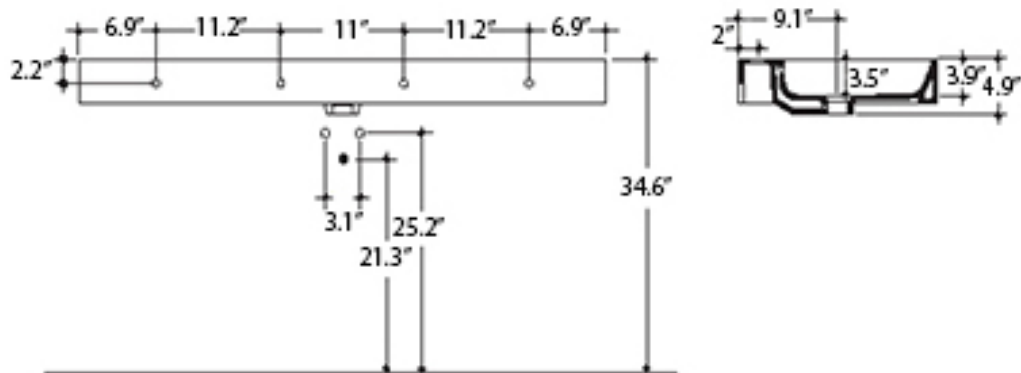

Collection  
Egprq

Model |  
Egprq"5753

Dimensions Metric  
1 inch = 2.54 cm  
1 inch = 25.4 mm

**WS**<sup>®</sup>  
BATH  
COLLECTIONS

1051 Lea Drive - Collegeville, PA 19426  
Tel. 215 513 9400 - Fax 610 831 0215  
[www.ws bathcollections.com](http://www.ws bathcollections.com) - [info@ws bathcollections.com](mailto:info@ws bathcollections.com)

Collection  
Egprvq

Model |  
Egprvq"5754"

Dimensions Metric  
1 inch = 2.54 cm  
1 inch = 25.4 mm

**WS**<sup>®</sup>  
BATH  
COLLECTIONS

1051 Lea Drive - Collegeville, PA 19426  
Tel. 215 513 9400 - Fax 610 831 0215  
[www.ws bathcollections.com](http://www.ws bathcollections.com) - [info@ws bathcollections.com](mailto:info@ws bathcollections.com)

Collection  
Egrvq

Model |  
Egrvq'5755

Dimensions Metric  
1 inch = 2.54 cm  
1 inch = 25.4 mm

**WS**®  
BATH  
COLLECTIONS

1051 Lea Drive - Collegeville, PA 19426  
Tel. 215 513 9400 - Fax 610 831 0215  
[www.ws bathcollections.com](http://www.ws bathcollections.com) - [info@ws bathcollections.com](mailto:info@ws bathcollections.com)

Collection  
Egprvq

Model |  
Egprvq'5756

Dimensions Metric  
1 inch = 2.54 cm  
1 inch = 25.4 mm

**WS**<sup>®</sup>  
BATH  
COLLECTIONS

1051 Lea Drive - Collegeville, PA 19426  
Tel. 215 513 9400 - Fax 610 831 0215  
[www.ws bathcollections.com](http://www.ws bathcollections.com) - [info@ws bathcollections.com](mailto:info@ws bathcollections.com)