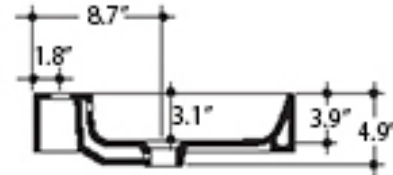

\* WS Bath Collections reserves the right to revise dimensions or information on this sheet without notice

<b>Collection  </b> Cento	<b>Model  </b> Cento Sink & Pedestal	Dimensions Metric <i>1 inch = 2.54 cm</i> <i>1 inch = 25.4 mm</i>	 1051 Lea Drive - Collegeville, PA 19426 Tel. 215 513 9400 - Fax 610 831 0215 <a href="http://www.ws bathcollections.com">www.ws bathcollections.com</a> - <a href="mailto:info@ws bathcollections.com">info@ws bathcollections.com</a>
------------------------------	---	---	---

Collection  
Egrvq

Model |  
Egrvq'5752

Dimensions Metric  
1 inch = 2.54 cm  
1 inch = 25.4 mm

**WS**<sup>®</sup>  
BATH  
COLLECTIONS

1051 Lea Drive - Collegeville, PA 19426  
Tel. 215 513 9400 - Fax 610 831 0215  
[www.ws bathcollections.com](http://www.ws bathcollections.com) - [info@ws bathcollections.com](mailto:info@ws bathcollections.com)

Collection  
Egprq

Model |  
Egprq"5753

Dimensions Metric  
1 inch = 2.54 cm  
1 inch = 25.4 mm

**WS**<sup>®</sup>  
BATH  
COLLECTIONS

1051 Lea Drive - Collegeville, PA 19426  
Tel. 215 513 9400 - Fax 610 831 0215  
[www.ws bathcollections.com](http://www.ws bathcollections.com) - [info@ws bathcollections.com](mailto:info@ws bathcollections.com)

Collection  
Egprvq

Model |  
Egprvq"5754"

Dimensions Metric  
1 inch = 2.54 cm  
1 inch = 25.4 mm

**WS**<sup>®</sup>  
BATH  
COLLECTIONS

1051 Lea Drive - Collegeville, PA 19426  
Tel. 215 513 9400 - Fax 610 831 0215  
[www.ws bathcollections.com](http://www.ws bathcollections.com) - [info@ws bathcollections.com](mailto:info@ws bathcollections.com)