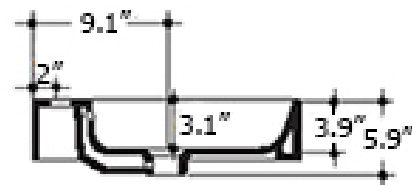

### SKU# | Options:

- Cento 3550+3570 | 39.4" L x 17.7" W x 34.4" H
- Cento 3535+3570 | 55.1" L x 17.7" W x 34.4" H
- Cento 3534+3570 | 47.2" L x 17.7" W x 34.4" H
- Cento 3533+3570 | 31.5" L x 17.7" W x 34.4" H
- Cento 3532+3570 | 27.6" L x 17.7" W x 34.4" H
- Cento 3531+3570 | 23.6" L x 17.7" W x 34.4" H
- Cento 3530+3570 | 19.7" L x 17.7" W x 34.4" H

\* WS Bath Collections reserves the right to revise dimensions or information on this sheet without notice

<b>Collection  </b> Cento	<b>Model  </b> Cento Sink & Pedestal	Dimensions Metric <i>1 inch = 2.54 cm</i> <i>1 inch = 25.4 mm</i>	 1051 Lea Drive - Collegeville, PA 19426 Tel. 215 513 9400 - Fax 610 831 0215 <a href="http://www.ws bathcollections.com">www.ws bathcollections.com</a> - <a href="mailto:info@ws bathcollections.com">info@ws bathcollections.com</a>
------------------------------	---	---	---

Collection  
Egrvq

Model |  
Egrvq'5752

Dimensions Metric  
1 inch = 2.54 cm  
1 inch = 25.4 mm

**WS**<sup>®</sup>  
BATH  
COLLECTIONS

1051 Lea Drive - Collegeville, PA 19426  
Tel. 215 513 9400 - Fax 610 831 0215  
[www.ws bathcollections.com](http://www.ws bathcollections.com) - [info@ws bathcollections.com](mailto:info@ws bathcollections.com)

Collection  
Egprq

Model |  
Egprq"5753

Dimensions Metric  
1 inch = 2.54 cm  
1 inch = 25.4 mm

**WS**<sup>®</sup>  
BATH  
COLLECTIONS

1051 Lea Drive - Collegeville, PA 19426  
Tel. 215 513 9400 - Fax 610 831 0215  
[www.ws bathcollections.com](http://www.ws bathcollections.com) - [info@ws bathcollections.com](mailto:info@ws bathcollections.com)