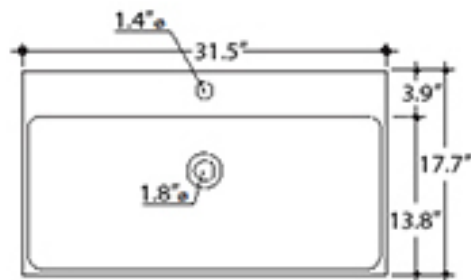

Collection  
Egrvq

Model |  
Egrvq'5752

Dimensions Metric  
1 inch = 2.54 cm  
1 inch = 25.4 mm

**WS**<sup>®</sup>  
BATH  
COLLECTIONS

1051 Lea Drive - Collegeville, PA 19426  
Tel. 215 513 9400 - Fax 610 831 0215  
[www.ws bathcollections.com](http://www.ws bathcollections.com) - [info@ws bathcollections.com](mailto:info@ws bathcollections.com)

Collection  
Egprq

Model |  
Egprq"5753

Dimensions Metric  
1 inch = 2.54 cm  
1 inch = 25.4 mm

**WS**<sup>®</sup>  
BATH  
COLLECTIONS

1051 Lea Drive - Collegeville, PA 19426  
Tel. 215 513 9400 - Fax 610 831 0215  
[www.ws bathcollections.com](http://www.ws bathcollections.com) - [info@ws bathcollections.com](mailto:info@ws bathcollections.com)

Collection  
Egprvq

Model |  
Egprvq"5754"

Dimensions Metric  
1 inch = 2.54 cm  
1 inch = 25.4 mm

**WS**<sup>®</sup>  
BATH  
COLLECTIONS

1051 Lea Drive - Collegeville, PA 19426  
Tel. 215 513 9400 - Fax 610 831 0215  
[www.ws bathcollections.com](http://www.ws bathcollections.com) - [info@ws bathcollections.com](mailto:info@ws bathcollections.com)

Collection  
Egrvq

Model |  
Egrvq'5755

Dimensions Metric  
1 inch = 2.54 cm  
1 inch = 25.4 mm

**WS**®  
BATH  
COLLECTIONS

1051 Lea Drive - Collegeville, PA 19426  
Tel. 215 513 9400 - Fax 610 831 0215  
[www.ws bathcollections.com](http://www.ws bathcollections.com) - [info@ws bathcollections.com](mailto:info@ws bathcollections.com)