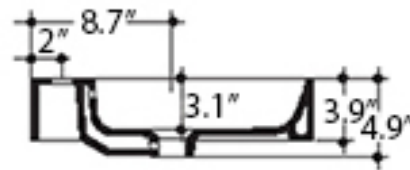

\* WS Bath Collections reserves the right to revise dimensions or information on this sheet without notice

<b>Collection  </b> Cento	<b>Model  </b> Cento Sink & Pedestal	Dimensions Metric <i>1 inch = 2.54 cm</i> <i>1 inch = 25.4 mm</i>	 1051 Lea Drive - Collegeville, PA 19426 Tel. 215 513 9400 - Fax 610 831 0215 <a href="http://www.ws bathcollections.com">www.ws bathcollections.com</a> - <a href="mailto:info@ws bathcollections.com">info@ws bathcollections.com</a>
------------------------------	---	---	---

Collection  
Egrvq

Model |  
Egrvq'5752

Dimensions Metric  
1 inch = 2.54 cm  
1 inch = 25.4 mm

**WS**<sup>®</sup>  
BATH  
COLLECTIONS

1051 Lea Drive - Collegeville, PA 19426  
Tel. 215 513 9400 - Fax 610 831 0215  
[www.ws bathcollections.com](http://www.ws bathcollections.com) - [info@ws bathcollections.com](mailto:info@ws bathcollections.com)