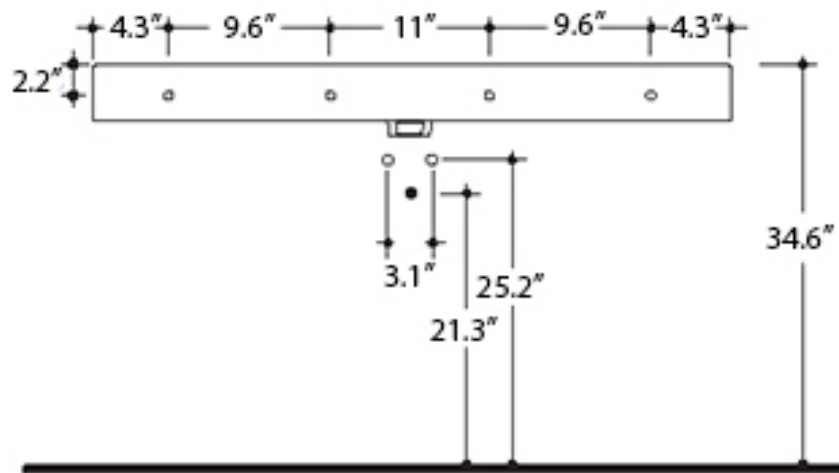

Collection  
Egprvq

Model |  
Egprvq"5754"

Dimensions Metric  
1 inch = 2.54 cm  
1 inch = 25.4 mm

**WS**<sup>®</sup>  
BATH  
COLLECTIONS

1051 Lea Drive - Collegeville, PA 19426  
Tel. 215 513 9400 - Fax 610 831 0215  
[www.ws bathcollections.com](http://www.ws bathcollections.com) - [info@ws bathcollections.com](mailto:info@ws bathcollections.com)

Collection  
Egrvq

Model |  
Egrvq'5755

Dimensions Metric  
1 inch = 2.54 cm  
1 inch = 25.4 mm

**WS**®  
BATH  
COLLECTIONS

1051 Lea Drive - Collegeville, PA 19426  
Tel. 215 513 9400 - Fax 610 831 0215  
[www.ws bathcollections.com](http://www.ws bathcollections.com) - [info@ws bathcollections.com](mailto:info@ws bathcollections.com)

Collection  
Egprvq

Model |  
Egprvq'5756

Dimensions Metric  
1 inch = 2.54 cm  
1 inch = 25.4 mm

**WS**<sup>®</sup>  
BATH  
COLLECTIONS

1051 Lea Drive - Collegeville, PA 19426  
Tel. 215 513 9400 - Fax 610 831 0215  
[www.ws bathcollections.com](http://www.ws bathcollections.com) - [info@ws bathcollections.com](mailto:info@ws bathcollections.com)

Collection  
Egrvq

Model |  
Egrvq"5772"

Dimensions Metric  
1 inch = 2.54 cm  
1 inch = 25.4 mm

**WS**®  
BATH  
COLLECTIONS

1051 Lea Drive - Collegeville, PA 19426  
Tel. 215 513 9400 - Fax 610 831 0215  
[www.ws bathcollections.com](http://www.ws bathcollections.com) - [info@ws bathcollections.com](mailto:info@ws bathcollections.com)