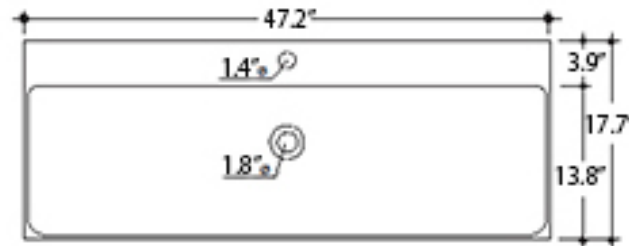

Collection  
Egprq

Model |  
Egprq"5753

Dimensions Metric  
1 inch = 2.54 cm  
1 inch = 25.4 mm

**WS**<sup>®</sup>  
BATH  
COLLECTIONS

1051 Lea Drive - Collegeville, PA 19426  
Tel. 215 513 9400 - Fax 610 831 0215  
[www.ws bathcollections.com](http://www.ws bathcollections.com) - [info@ws bathcollections.com](mailto:info@ws bathcollections.com)

Collection  
Egprvq

Model |  
Egprvq"5754"

Dimensions Metric  
1 inch = 2.54 cm  
1 inch = 25.4 mm

**WS**<sup>®</sup>  
BATH  
COLLECTIONS

1051 Lea Drive - Collegeville, PA 19426  
Tel. 215 513 9400 - Fax 610 831 0215  
[www.ws bathcollections.com](http://www.ws bathcollections.com) - [info@ws bathcollections.com](mailto:info@ws bathcollections.com)

Collection  
Egrvq

Model |  
Egrvq'5755

Dimensions Metric  
1 inch = 2.54 cm  
1 inch = 25.4 mm

**WS**®  
BATH  
COLLECTIONS

1051 Lea Drive - Collegeville, PA 19426  
Tel. 215 513 9400 - Fax 610 831 0215  
[www.ws bathcollections.com](http://www.ws bathcollections.com) - [info@ws bathcollections.com](mailto:info@ws bathcollections.com)

Collection  
Egprvq

Model |  
Egprvq'5756

Dimensions Metric  
1 inch = 2.54 cm  
1 inch = 25.4 mm

**WS**<sup>®</sup>  
BATH  
COLLECTIONS

1051 Lea Drive - Collegeville, PA 19426  
Tel. 215 513 9400 - Fax 610 831 0215  
[www.ws bathcollections.com](http://www.ws bathcollections.com) - [info@ws bathcollections.com](mailto:info@ws bathcollections.com)