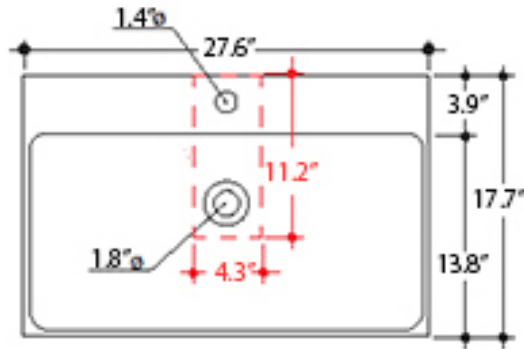

Collection  
Egrvq

Model |  
Egrvq'5752

Dimensions Metric  
1 inch = 2.54 cm  
1 inch = 25.4 mm

**WS**<sup>®</sup>  
BATH  
COLLECTIONS

1051 Lea Drive - Collegeville, PA 19426  
Tel. 215 513 9400 - Fax 610 831 0215  
[www.ws bathcollections.com](http://www.ws bathcollections.com) - [info@ws bathcollections.com](mailto:info@ws bathcollections.com)

Collection  
Egprq

Model |  
Egprq"5753

Dimensions Metric  
1 inch = 2.54 cm  
1 inch = 25.4 mm

**WS**<sup>®</sup>  
BATH  
COLLECTIONS

1051 Lea Drive - Collegeville, PA 19426  
Tel. 215 513 9400 - Fax 610 831 0215  
[www.ws bathcollections.com](http://www.ws bathcollections.com) - [info@ws bathcollections.com](mailto:info@ws bathcollections.com)

Collection  
Egprvq

Model |  
Egprvq"5754"

Dimensions Metric  
1 inch = 2.54 cm  
1 inch = 25.4 mm

**WS**<sup>®</sup>  
BATH  
COLLECTIONS

1051 Lea Drive - Collegeville, PA 19426  
Tel. 215 513 9400 - Fax 610 831 0215  
[www.ws bathcollections.com](http://www.ws bathcollections.com) - [info@ws bathcollections.com](mailto:info@ws bathcollections.com)

Collection  
Egrvq

Model |  
Egrvq'5755

Dimensions Metric  
1 inch = 2.54 cm  
1 inch = 25.4 mm

**WS**®  
BATH  
COLLECTIONS

1051 Lea Drive - Collegeville, PA 19426  
Tel. 215 513 9400 - Fax 610 831 0215  
[www.ws bathcollections.com](http://www.ws bathcollections.com) - [info@ws bathcollections.com](mailto:info@ws bathcollections.com)