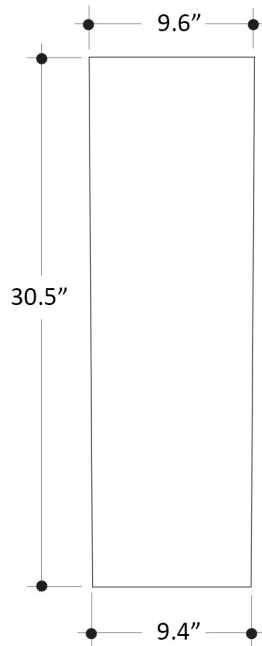

Collection  
Egprvq

Model |  
Egprvq"5754"

Dimensions Metric  
1 inch = 2.54 cm  
1 inch = 25.4 mm

**WS**<sup>®</sup>  
BATH  
COLLECTIONS

1051 Lea Drive - Collegeville, PA 19426  
Tel. 215 513 9400 - Fax 610 831 0215  
[www.ws bathcollections.com](http://www.ws bathcollections.com) - [info@ws bathcollections.com](mailto:info@ws bathcollections.com)

Collection  
Egrvq

Model |  
Egrvq'5755

Dimensions Metric  
1 inch = 2.54 cm  
1 inch = 25.4 mm

**WS**®  
BATH  
COLLECTIONS

1051 Lea Drive - Collegeville, PA 19426  
Tel. 215 513 9400 - Fax 610 831 0215  
[www.ws bathcollections.com](http://www.ws bathcollections.com) - [info@ws bathcollections.com](mailto:info@ws bathcollections.com)

Collection  
Egprvq

Model |  
Egprvq'5756

Dimensions Metric  
1 inch = 2.54 cm  
1 inch = 25.4 mm

**WS**<sup>®</sup>  
BATH  
COLLECTIONS

1051 Lea Drive - Collegeville, PA 19426  
Tel. 215 513 9400 - Fax 610 831 0215  
[www.ws bathcollections.com](http://www.ws bathcollections.com) - [info@ws bathcollections.com](mailto:info@ws bathcollections.com)

Collection  
Egrvq

Model |  
Egrvq"5772"

Dimensions Metric  
1 inch = 2.54 cm  
1 inch = 25.4 mm

**WS**®  
BATH  
COLLECTIONS

1051 Lea Drive - Collegeville, PA 19426  
Tel. 215 513 9400 - Fax 610 831 0215  
[www.ws bathcollections.com](http://www.ws bathcollections.com) - [info@ws bathcollections.com](mailto:info@ws bathcollections.com)