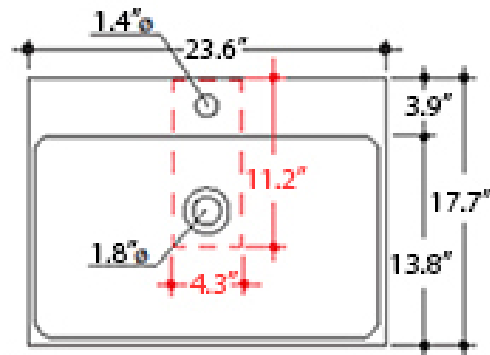

\* WS Bath Collections reserves the right to revise dimensions or information on this sheet without notice

<b>Collection  </b> Cento	<b>Model  </b> Cento Sink & Pedestal	Dimensions Metric <i>1 inch = 2.54 cm</i> <i>1 inch = 25.4 mm</i>	 1051 Lea Drive - Collegeville, PA 19426 Tel. 215 513 9400 - Fax 610 831 0215 <a href="http://www.ws bathcollections.com">www.ws bathcollections.com</a> - <a href="mailto:info@ws bathcollections.com">info@ws bathcollections.com</a>
------------------------------	---	---	---

Collection  
Egrvq

Model |  
Egrvq'5752

Dimensions Metric  
1 inch = 2.54 cm  
1 inch = 25.4 mm

**WS**<sup>®</sup>  
BATH  
COLLECTIONS

1051 Lea Drive - Collegeville, PA 19426  
Tel. 215 513 9400 - Fax 610 831 0215  
[www.ws bathcollections.com](http://www.ws bathcollections.com) - [info@ws bathcollections.com](mailto:info@ws bathcollections.com)

Collection  
Egprq

Model |  
Egprq"5753

Dimensions Metric  
1 inch = 2.54 cm  
1 inch = 25.4 mm

**WS**<sup>®</sup>  
BATH  
COLLECTIONS

1051 Lea Drive - Collegeville, PA 19426  
Tel. 215 513 9400 - Fax 610 831 0215  
[www.ws bathcollections.com](http://www.ws bathcollections.com) - [info@ws bathcollections.com](mailto:info@ws bathcollections.com)

Collection  
Egprvq

Model |  
Egprvq"5754"

Dimensions Metric  
1 inch = 2.54 cm  
1 inch = 25.4 mm

**WS**<sup>®</sup>  
BATH  
COLLECTIONS

1051 Lea Drive - Collegeville, PA 19426  
Tel. 215 513 9400 - Fax 610 831 0215  
[www.ws bathcollections.com](http://www.ws bathcollections.com) - [info@ws bathcollections.com](mailto:info@ws bathcollections.com)