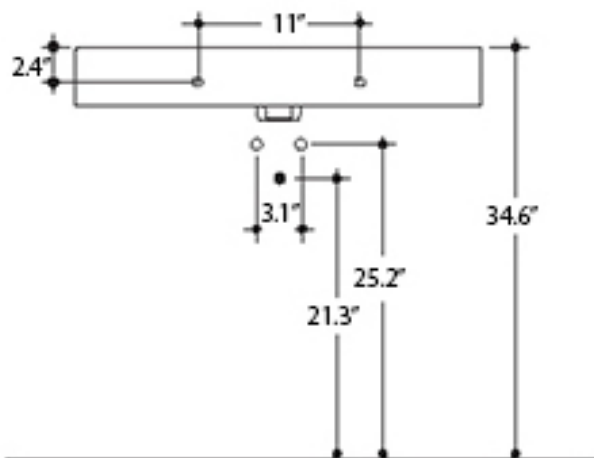

Collection  
Egrvq

Model |  
Egrvq'5752

Dimensions Metric  
1 inch = 2.54 cm  
1 inch = 25.4 mm

**WS**<sup>®</sup>  
BATH  
COLLECTIONS

1051 Lea Drive - Collegeville, PA 19426  
Tel. 215 513 9400 - Fax 610 831 0215  
[www.ws bathcollections.com](http://www.ws bathcollections.com) - [info@ws bathcollections.com](mailto:info@ws bathcollections.com)

Collection  
Egprq

Model |  
Egprq"5753

Dimensions Metric  
1 inch = 2.54 cm  
1 inch = 25.4 mm

**WS**<sup>®</sup>  
BATH  
COLLECTIONS

1051 Lea Drive - Collegeville, PA 19426  
Tel. 215 513 9400 - Fax 610 831 0215  
[www.ws bathcollections.com](http://www.ws bathcollections.com) - [info@ws bathcollections.com](mailto:info@ws bathcollections.com)

Collection  
Egprvq

Model |  
Egprvq"5754"

Dimensions Metric  
1 inch = 2.54 cm  
1 inch = 25.4 mm

**WS**<sup>®</sup>  
BATH  
COLLECTIONS

1051 Lea Drive - Collegeville, PA 19426  
Tel. 215 513 9400 - Fax 610 831 0215  
[www.ws bathcollections.com](http://www.ws bathcollections.com) - [info@ws bathcollections.com](mailto:info@ws bathcollections.com)

Collection  
Egrvq

Model |  
Egrvq'5755

Dimensions Metric  
1 inch = 2.54 cm  
1 inch = 25.4 mm

**WS**®  
BATH  
COLLECTIONS

1051 Lea Drive - Collegeville, PA 19426  
Tel. 215 513 9400 - Fax 610 831 0215  
[www.ws bathcollections.com](http://www.ws bathcollections.com) - [info@ws bathcollections.com](mailto:info@ws bathcollections.com)