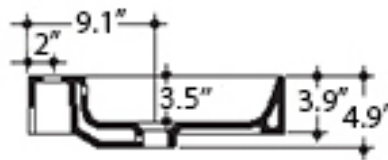

Collection  
Egprvq

Model |  
Egprvq"5754"

Dimensions Metric  
1 inch = 2.54 cm  
1 inch = 25.4 mm

**WS**<sup>®</sup>  
BATH  
COLLECTIONS

1051 Lea Drive - Collegeville, PA 19426  
Tel. 215 513 9400 - Fax 610 831 0215  
[www.ws bathcollections.com](http://www.ws bathcollections.com) - [info@ws bathcollections.com](mailto:info@ws bathcollections.com)

Collection  
Egrvq

Model |  
Egrvq'5755

Dimensions Metric  
1 inch = 2.54 cm  
1 inch = 25.4 mm

**WS**®  
BATH  
COLLECTIONS

1051 Lea Drive - Collegeville, PA 19426  
Tel. 215 513 9400 - Fax 610 831 0215  
[www.ws bathcollections.com](http://www.ws bathcollections.com) - [info@ws bathcollections.com](mailto:info@ws bathcollections.com)

Collection  
Egprvq

Model |  
Egprvq'5756

Dimensions Metric  
1 inch = 2.54 cm  
1 inch = 25.4 mm

**WS**<sup>®</sup>  
BATH  
COLLECTIONS

1051 Lea Drive - Collegeville, PA 19426  
Tel. 215 513 9400 - Fax 610 831 0215  
[www.ws bathcollections.com](http://www.ws bathcollections.com) - [info@ws bathcollections.com](mailto:info@ws bathcollections.com)

Collection  
Egrvq

Model |  
Egrvq"5772"

Dimensions Metric  
1 inch = 2.54 cm  
1 inch = 25.4 mm

**WS**®  
BATH  
COLLECTIONS

1051 Lea Drive - Collegeville, PA 19426  
Tel. 215 513 9400 - Fax 610 831 0215  
[www.ws bathcollections.com](http://www.ws bathcollections.com) - [info@ws bathcollections.com](mailto:info@ws bathcollections.com)