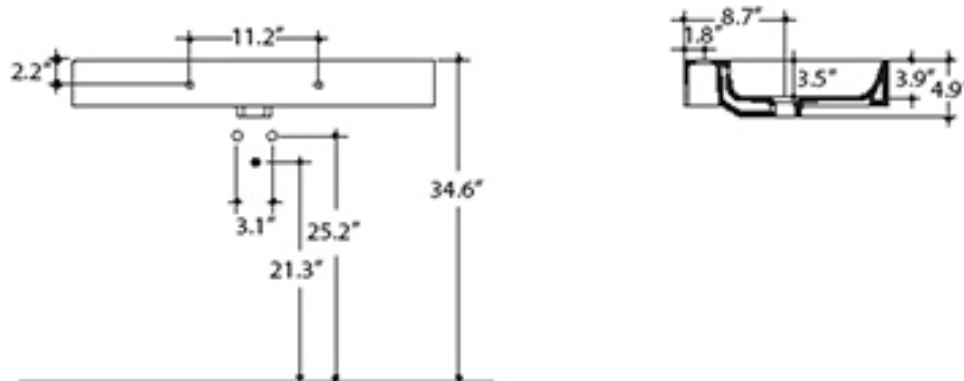

Collection  
Egrvq

Model |  
Egrvq'5752

Dimensions Metric  
1 inch = 2.54 cm  
1 inch = 25.4 mm

**WS**<sup>®</sup>  
BATH  
COLLECTIONS

1051 Lea Drive - Collegeville, PA 19426  
Tel. 215 513 9400 - Fax 610 831 0215  
[www.ws bathcollections.com](http://www.ws bathcollections.com) - [info@ws bathcollections.com](mailto:info@ws bathcollections.com)

Collection  
Egprq

Model |  
Egprq"5753

Dimensions Metric  
1 inch = 2.54 cm  
1 inch = 25.4 mm

**WS**<sup>®</sup>  
BATH  
COLLECTIONS

1051 Lea Drive - Collegeville, PA 19426  
Tel. 215 513 9400 - Fax 610 831 0215  
[www.ws bathcollections.com](http://www.ws bathcollections.com) - [info@ws bathcollections.com](mailto:info@ws bathcollections.com)

Collection  
Egprvq

Model |  
Egprvq"5754"

Dimensions Metric  
1 inch = 2.54 cm  
1 inch = 25.4 mm

**WS**<sup>®</sup>  
BATH  
COLLECTIONS

1051 Lea Drive - Collegeville, PA 19426  
Tel. 215 513 9400 - Fax 610 831 0215  
[www.ws bathcollections.com](http://www.ws bathcollections.com) - [info@ws bathcollections.com](mailto:info@ws bathcollections.com)

Collection  
Egrvq

Model |  
Egrvq'5755

Dimensions Metric  
1 inch = 2.54 cm  
1 inch = 25.4 mm

**WS**®  
BATH  
COLLECTIONS

1051 Lea Drive - Collegeville, PA 19426  
Tel. 215 513 9400 - Fax 610 831 0215  
[www.ws bathcollections.com](http://www.ws bathcollections.com) - [info@ws bathcollections.com](mailto:info@ws bathcollections.com)