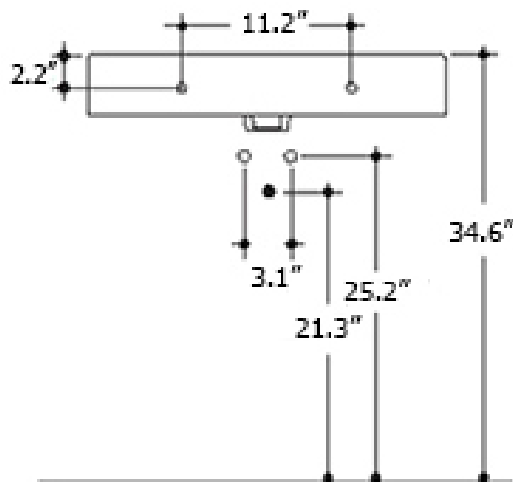

\* WS Bath Collections reserves the right to revise dimensions or information on this sheet without notice

<b>Collection  </b> Cento	<b>Model  </b> Cento Sink & Pedestal	Dimensions Metric <i>1 inch = 2.54 cm</i> <i>1 inch = 25.4 mm</i>	 1051 Lea Drive - Collegeville, PA 19426 Tel. 215 513 9400 - Fax 610 831 0215 <a href="http://www.ws bathcollections.com">www.ws bathcollections.com</a> - <a href="mailto:info@ws bathcollections.com">info@ws bathcollections.com</a>
------------------------------	---	---	---

Collection  
Egrvq

Model |  
Egrvq'5752

Dimensions Metric  
1 inch = 2.54 cm  
1 inch = 25.4 mm

**WS**<sup>®</sup>  
BATH  
COLLECTIONS

1051 Lea Drive - Collegeville, PA 19426  
Tel. 215 513 9400 - Fax 610 831 0215  
[www.ws bathcollections.com](http://www.ws bathcollections.com) - [info@ws bathcollections.com](mailto:info@ws bathcollections.com)

Collection  
Egprq

Model |  
Egprq"5753

Dimensions Metric  
1 inch = 2.54 cm  
1 inch = 25.4 mm

**WS**<sup>®</sup>  
BATH  
COLLECTIONS

1051 Lea Drive - Collegeville, PA 19426  
Tel. 215 513 9400 - Fax 610 831 0215  
[www.ws bathcollections.com](http://www.ws bathcollections.com) - [info@ws bathcollections.com](mailto:info@ws bathcollections.com)

Collection  
Egprvq

Model |  
Egprvq"5754"

Dimensions Metric  
1 inch = 2.54 cm  
1 inch = 25.4 mm

**WS**<sup>®</sup>  
BATH  
COLLECTIONS

1051 Lea Drive - Collegeville, PA 19426  
Tel. 215 513 9400 - Fax 610 831 0215  
[www.ws bathcollections.com](http://www.ws bathcollections.com) - [info@ws bathcollections.com](mailto:info@ws bathcollections.com)