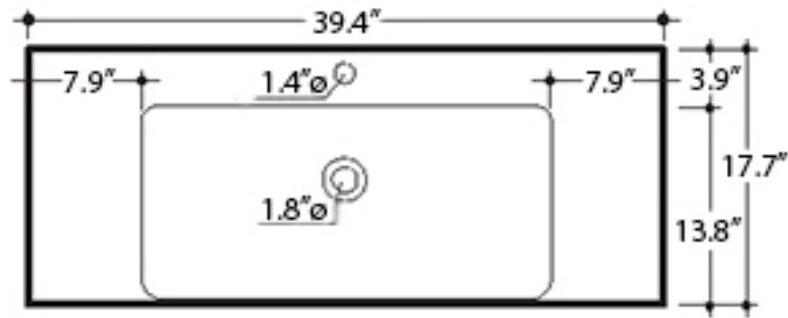

Collection  
Egprvq

Model |  
Egprvq"5754"

Dimensions Metric  
1 inch = 2.54 cm  
1 inch = 25.4 mm

**WS**<sup>®</sup>  
BATH  
COLLECTIONS

1051 Lea Drive - Collegeville, PA 19426  
Tel. 215 513 9400 - Fax 610 831 0215  
[www.ws bathcollections.com](http://www.ws bathcollections.com) - [info@ws bathcollections.com](mailto:info@ws bathcollections.com)

Collection  
Egrvq

Model |  
Egrvq'5755

Dimensions Metric  
1 inch = 2.54 cm  
1 inch = 25.4 mm

**WS**®  
BATH  
COLLECTIONS

1051 Lea Drive - Collegeville, PA 19426  
Tel. 215 513 9400 - Fax 610 831 0215  
[www.ws bathcollections.com](http://www.ws bathcollections.com) - [info@ws bathcollections.com](mailto:info@ws bathcollections.com)

Collection  
Egprvq

Model |  
Egprvq'5756

Dimensions Metric  
1 inch = 2.54 cm  
1 inch = 25.4 mm

**WS**<sup>®</sup>  
BATH  
COLLECTIONS

1051 Lea Drive - Collegeville, PA 19426  
Tel. 215 513 9400 - Fax 610 831 0215  
[www.ws bathcollections.com](http://www.ws bathcollections.com) - [info@ws bathcollections.com](mailto:info@ws bathcollections.com)

Collection  
Egrvq

Model |  
Egrvq"5772"

Dimensions Metric  
1 inch = 2.54 cm  
1 inch = 25.4 mm

**WS**®  
BATH  
COLLECTIONS

1051 Lea Drive - Collegeville, PA 19426  
Tel. 215 513 9400 - Fax 610 831 0215  
[www.ws bathcollections.com](http://www.ws bathcollections.com) - [info@ws bathcollections.com](mailto:info@ws bathcollections.com)