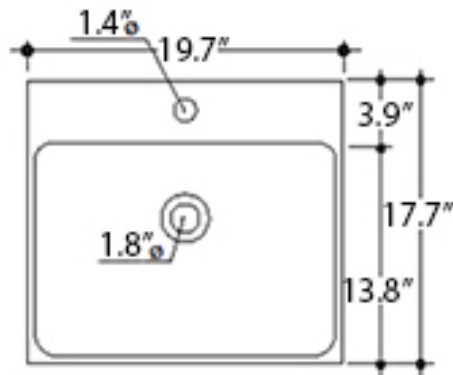

### SKU# | Options:

- Cento 3550+3570 | 39.4" L x 17.7" W x 34.4" H
- Cento 3535+3570 | 55.1" L x 17.7" W x 34.4" H
- Cento 3534+3570 | 47.2" L x 17.7" W x 34.4" H
- Cento 3533+3570 | 31.5" L x 17.7" W x 34.4" H
- Cento 3532+3570 | 27.6" L x 17.7" W x 34.4" H
- Cento 3531+3570 | 23.6" L x 17.7" W x 34.4" H
- Cento 3530+3570 | 19.7" L x 17.7" W x 34.4" H

\* WS Bath Collections reserves the right to revise dimensions or information on this sheet without notice

<b>Collection  </b> Cento	<b>Model  </b> Cento Sink & Pedestal	Dimensions Metric <i>1 inch = 2.54 cm</i> <i>1 inch = 25.4 mm</i>	 1051 Lea Drive - Collegeville, PA 19426 Tel. 215 513 9400 - Fax 610 831 0215 <a href="http://www.ws bathcollections.com">www.ws bathcollections.com</a> - <a href="mailto:info@ws bathcollections.com">info@ws bathcollections.com</a>
------------------------------	---	---	---

Collection  
Egrvq

Model |  
Egrvq'5752

Dimensions Metric  
1 inch = 2.54 cm  
1 inch = 25.4 mm

**WS**<sup>®</sup>  
BATH  
COLLECTIONS

1051 Lea Drive - Collegeville, PA 19426  
Tel. 215 513 9400 - Fax 610 831 0215  
[www.ws bathcollections.com](http://www.ws bathcollections.com) - [info@ws bathcollections.com](mailto:info@ws bathcollections.com)

Collection  
Egprq

Model |  
Egprq"5753

Dimensions Metric  
1 inch = 2.54 cm  
1 inch = 25.4 mm

**WS**<sup>®</sup>  
BATH  
COLLECTIONS

1051 Lea Drive - Collegeville, PA 19426  
Tel. 215 513 9400 - Fax 610 831 0215  
[www.ws bathcollections.com](http://www.ws bathcollections.com) - [info@ws bathcollections.com](mailto:info@ws bathcollections.com)