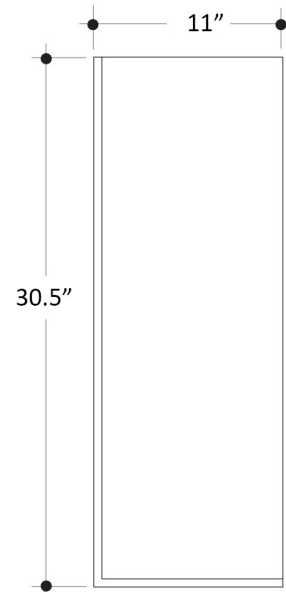

### Features

- Bathroom Sink and Pedestal
- Made of Ceramic
- Glossy White
- Pedestal: Cento 3570
- Pedestal Dimensions: 9.4" L x 11.0" W x 30.5" H
- With Overflow
- Wall Mount Installation
- Available With One or Three Faucet Holes (4" or 8" Spread)
- Designed by Marc Sadler
- Made in Italy

Collection  
Egprvq

Model |  
Egprvq'5756

Dimensions Metric  
1 inch = 2.54 cm  
1 inch = 25.4 mm

**WS**<sup>®</sup>  
BATH  
COLLECTIONS

1051 Lea Drive - Collegeville, PA 19426  
Tel. 215 513 9400 - Fax 610 831 0215  
[www.ws bathcollections.com](http://www.ws bathcollections.com) - [info@ws bathcollections.com](mailto:info@ws bathcollections.com)

Collection  
Egrvq

Model |  
Egrvq"5772"

Dimensions Metric  
1 inch = 2.54 cm  
1 inch = 25.4 mm

**WS**®  
BATH  
COLLECTIONS

1051 Lea Drive - Collegeville, PA 19426  
Tel. 215 513 9400 - Fax 610 831 0215  
[www.ws bathcollections.com](http://www.ws bathcollections.com) - [info@ws bathcollections.com](mailto:info@ws bathcollections.com)

Front View

Side View

<p>Collection Egprq</p>	<p>Model   Egprq'5792</p>	<p>Dimensions Metric <i>1 inch = 2.54 cm</i> <i>1 inch = 25.4 mm</i></p>	<p> 1051 Lea Drive - Collegeville, PA 19426 Tel. 215 513 9400 - Fax 610 831 0215 <a href="http://www.ws bathcollections.com">www.ws bathcollections.com</a> - <a href="mailto:info@ws bathcollections.com">info@ws bathcollections.com</a></p>
-----------------------------	-------------------------------	--	---