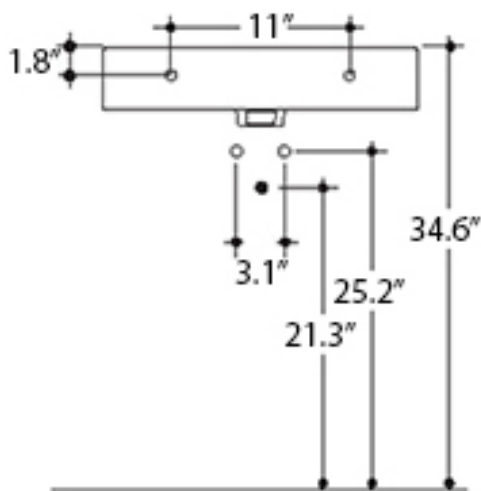

### Features

- Bathroom Sink and Pedestal
- Made of Ceramic
- Glossy White
- Pedestal: Cento 3570
- Pedestal Dimensions: 9.4" L x 11.0" W x 30.5" H
- With Overflow
- Wall Mount Installation
- Available With One or Three Faucet Holes (4" or 8" Spread)
- Designed by Marc Sadler
- Made in Italy

\* WS Bath Collections reserves the right to revise dimensions or information on this sheet without notice

<b>Collection  </b> Cento	<b>Model  </b> Cento Sink & Pedestal	Dimensions Metric <i>1 inch = 2.54 cm</i> <i>1 inch = 25.4 mm</i>	 1051 Lea Drive - Collegeville, PA 19426 Tel. 215 513 9400 - Fax 610 831 0215 <a href="http://www.ws bathcollections.com">www.ws bathcollections.com</a> - <a href="mailto:info@ws bathcollections.com">info@ws bathcollections.com</a>
------------------------------	---	---	---

Collection  
Egrvq

Model |  
Egrvq'5752

Dimensions Metric  
1 inch = 2.54 cm  
1 inch = 25.4 mm

**WS**<sup>®</sup>  
BATH  
COLLECTIONS

1051 Lea Drive - Collegeville, PA 19426  
Tel. 215 513 9400 - Fax 610 831 0215  
[www.ws bathcollections.com](http://www.ws bathcollections.com) - [info@ws bathcollections.com](mailto:info@ws bathcollections.com)

Collection  
Egprq

Model |  
Egprq"5753

Dimensions Metric  
1 inch = 2.54 cm  
1 inch = 25.4 mm

**WS**<sup>®</sup>  
BATH  
COLLECTIONS

1051 Lea Drive - Collegeville, PA 19426  
Tel. 215 513 9400 - Fax 610 831 0215  
[www.ws bathcollections.com](http://www.ws bathcollections.com) - [info@ws bathcollections.com](mailto:info@ws bathcollections.com)